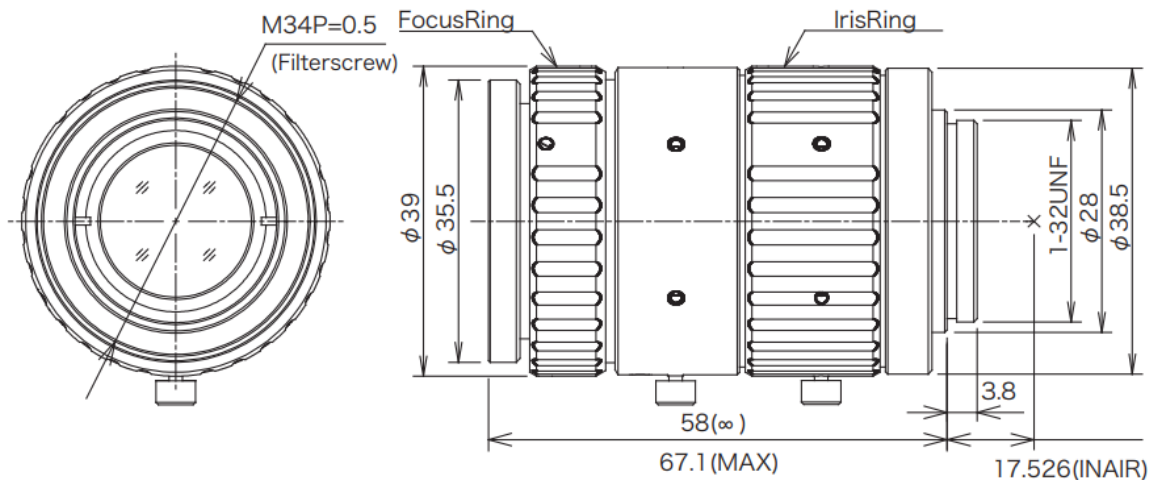

F3526-MPT

F3526-MPT

Focal Length		35mm		Distortion (Inf.)		1.4 Type		0.01%	
Max. Aperture Ratio		1:2.6		Operating Temperature				-10°C - +50°C	
Max. Image Format		φ23.1mm		Mount				C-Mount	
Operation Range	Iris	F2.6 - F16.0		Filter Size	M34 P=0.5mm				
	Focus	0.15m - Inf.		Weight	122g				
Angle of View	D	1.4 Type	36.6°		1.2 Type	30.9°		1.1 Type	28.3°
	H		30.6°			23.6°			23.0°
	V		21.1°			20.5°			16.9°

Dimensions

Distribution Partner:

SCORPION VISION