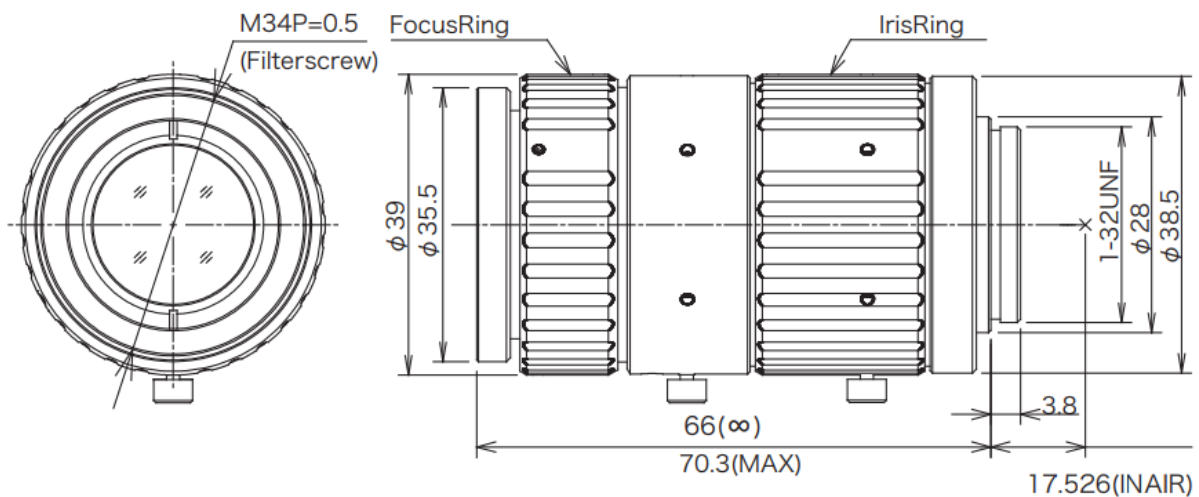

F2524-MPT

F2524-MPT

Focal Length		25mm		Distortion (Inf.)	1.4 Type	0.06%	
Max. Aperture Ratio		1:2.4		Operating Temperature		-10°C - +50°C	
Max. Image Format		φ23.1mm		Mount		C-Mount	
Operation Range	Iris	F2.4 - F16.0		Filter Size	M34 P=0.5mm		
	Focus	0.15m - Inf.		Weight	152g		
Angle of View	D	1.4 Type	49.6°	1.2 Type	42.4°	1.1 Type	39.0°
	H		41.9°		32.7°		31.8°
	V		29.3°		28.5°		23.6°

Dimensions

Distribution Partner:

**SCORPION
VISION**