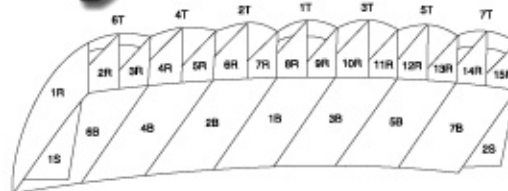

DEALER NAME	ID#	PO#

PD CREW Lightning

Color options on reverse side.
PLEASE FILL-IN FOR DROP SHIPMENTS ONLY

OFFICE USE ONLY
SERIAL # _____

Name		
Shipping Address		
City	State	Zip/ City Code
Country	IS THIS A DROP SHIPMENT? YES ☐ NO ☐	

LINE LENGTH

- ☐ 10-ft. A Lines
- ☐ 9-ft. A Lines (standard)
- ☐ 8.5-ft. A Lines (176 & smaller)
- ☐ 8-ft. A Lines (176 & smaller)

TRIMS

- ☐ Only 525 lb. Dacron is available
- ☐ Sequential
- ☐ Rotation
- ☐ Demo

NOSE REINFORCEMENT

- ☐ Standard
- ☐ 1 1/2" Type 3 ($75 extra)

STABILIZER COLORS

1S	
2S	

SLIDER COLOR

CANOPY CHOICES

- ☐ PD LIGHTNING 126
- ☐ PD LIGHTNING 143
- ☐ PD LIGHTNING 160
- ☐ PD LIGHTNING 176
- ☐ PD LIGHTNING 193
- ☐ PD LIGHTNING 218
- ☐ PD LIGHTNING 235
- ☐ PD LIGHTNING 253

RIB COLORS

MATCH RIBS TO CELLS?		Y ☐ N ☐
IF NO, PLEASE COMPLETE SPACES BELOW.		
1R		
2R		
3R		
4R		
5R		
6R		
7R		
8R		
9R		
10R		
11R		
12R		
13R		
14R		
15R		
F A B R I C		
All Zero P3*		Deployments at terminal velocity are not recommended on All Zero P3 Lightnings.
Top Only Zero P3**		
All low porosity		

TAIL POCKET

Tail Pocket ($75 extra)

Skydiving Canopies by
Performance Designs, Inc.
1300 E. International Speedway Blvd.
DeLand, FL 32724 USA
Telephone: (386) 738-2224 • Fax: (386) 734-8297
www.performancedesigns.com

COLORS OF TOP, BOTTOM & AIRLOCK PANELS

TARGET PANELS	T6			T1			T7
TOP PANELS	6T	4T	2T	1T	3T	5T	7T
BOTTOM PANELS	6B	4B	2B	1B	3B	5B	7B

All orders are final. Colors may vary according to dye lot.