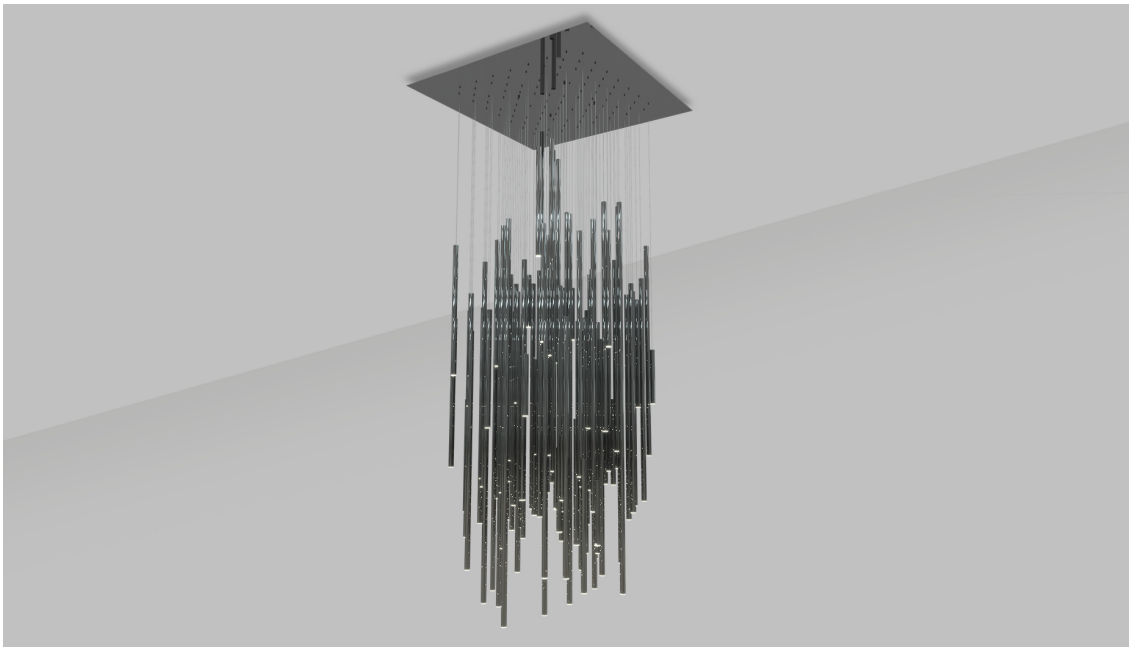

birot™

## Lungo 100 Dark Reflex

Birot Collection  
item COL-107-100-HR

### Description

Application: Suspended  
Installation: Surface mounted  
Material: Stainless steel  
Adjustable maximum drop height: 157.5 in  
Light Source LED  
Power consumption: 100W  
Color temperature: 3000K  
Lumen Flux: 10200lm  
Dimmable: Yes  
IP 20