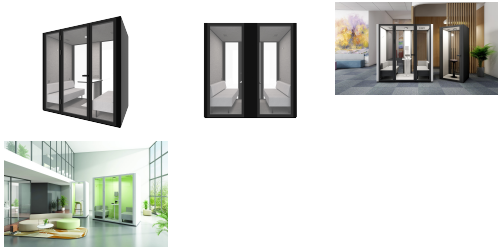

GALLERY IMAGES

PRODUCT DESCRIPTION

B.Quiet 2-4 Person Acoustic Meeting Pod

Overall Size: 2200mm H x 2200mm W x 1200mm D

Internal Size: 2080mm H x 2100mm W x 930mm D

Exterior Finish - Black Powder Coat

Interior Finish GP18 Dark Grey Eco Panel

Desktop Finish: Black Melamine (2 x 50mm Radial Corners)

Table Base Finish: Black P/C

Sofa Finish: 1333 Light Grey Fabric + 30mm Black P/C Tube Legs

Carpet Finish: Dark Grey

45mm Hidden Frame Glass Door, 10mm Safety Glass To Rear & 6mm Safety Glass To Door Finished With Black Silkscreen Print - Black P/C German Door Ware - 3 x Heavy Duty Stainless Steel Hinges

Speech Level Reduction: 30DB

Sofas (x2) Per POD: 1070mm W x 580mm D x 680mm H (Overall)

390mm Seat Height

450mm Seat Depth

290mm Back Rest Height

Table: 500mm W x 700mm W x 640mm H - Rectangular Flat Plate Base Underframe

Doorway Width: 840mm

Acoustic Pod is Fitted With 1 x LED Light 4w 400k - 4 x Ventilation Fans