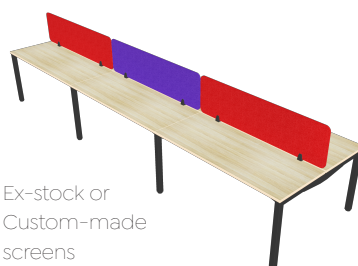

Standard Features

50mm x 50mm Square legs

50mm x 25mm rails

80 mm height adjustment in each foot

Arctic White or Black powdercoat finish

Melamine - 25 mm E1 grade substrate finished in studio white or new oak with matching 2 mm PVC edge

Flexible frame widths to accommodate custom worktop depths & variable thicknesses of screens

Dimensions

6@ 1200 x 600 6@ 1600 x 750
6@ 1200 x 750 6@ 1600 x 800
6@ 1500 x 600 6@ 1800 x 600
6@ 1500 x 750 6@ 1800 x 750
6@ 1500 x 800 6@ 1800 x 800
6@ 1600 x 600

Optional

Ex-stock or Custom-made screens

Colour Options

Frame Colour Options

W White **B** Black

Worktop Colour Options

W White **NO** New Oak