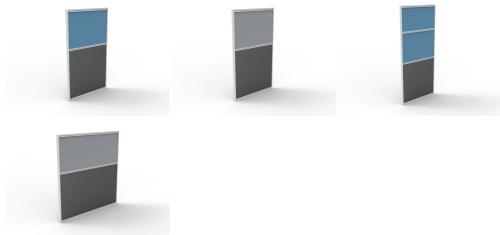

30MM RAPID SPAN SCREENS

The slimline 30mm deep Rapid Screen is easy to assemble, pinnable with fabric upholstery above desk height and charcoal melamine under the desk to minimise wear. Choose 1650mm high for privacy or 1250mm high for greater communication.

GALLERY IMAGES

5 year warranty.

ADDITIONAL INFORMATION

Weight 0.0000 kg

Dimensions 30 × 1200 × 1250 mm

Size 1200mm W x 1250mm H x 30mm T,
1200mm W x 1650mm H x 30mm T,
1500mm W x 1250mm H x 30mm T,
1500mm W x 1650mm H x 30mm T,
1800mm W x 1250mm H x 30mm T,
1800mm W x 1650mm H x 30mm T,
750mm W x 1250mm H x 30mm T,
750mm W x 1650mm H x 30mm T

VARIATIONS

Image	SKU	Stock Status	Stock Quantity	Description	Size	Colour
	SC1212 BE			Box 1 Width: 50 (mm) Box 1 Depth: 1240 (mm) Box 1 Height: 1280 (mm)	1200mm W x 1250mm H x 30mm T	Blue Upholstery
	SC1212 GR			Box 1 Width: 50 (mm) Box 1 Depth: 1240 (mm) Box 1 Height: 1280 (mm)	1200mm W x 1250mm H x 30mm T	Grey Upholstery
	SC1216 BE			Box 1 Width: 50 (mm) Box 1 Depth: 1240 (mm) Box 1 Height: 1680 (mm)	1200mm W x 1650mm H x 30mm T	Blue Upholstery
	SC1216 GR			Box 1 Width: 50 (mm) Box 1 Depth: 1240 (mm) Box 1 Height: 1680 (mm)	1200mm W x 1650mm H x 30mm T	Grey Upholstery

Image	SKU	Stock Status	Stock Quantity	Description	Size	Colour
	SC1512 BE			Box 1 Width: 50 (mm) Box 1 Depth: 1540 (mm) Box 1 Height: 1280 (mm)	1500mm W x 1250mm H x 30mm T	Blue Upholstery
	SC1512 GR			Box 1 Width: 50 (mm) Box 1 Depth: 1540 (mm) Box 1 Height: 1280 (mm)	1500mm W x 1250mm H x 30mm T	Grey Upholstery
	SC1516 BE			Box 1 Width: 50 (mm) Box 1 Depth: 1540 (mm) Box 1 Height: 1680 (mm)	1500mm W x 1650mm H x 30mm T	Blue Upholstery
	SC1516 GR			Box 1 Width: 50 (mm) Box 1 Depth: 1540 (mm) Box 1 Height: 1680 (mm)	1500mm W x 1650mm H x 30mm T	Grey Upholstery