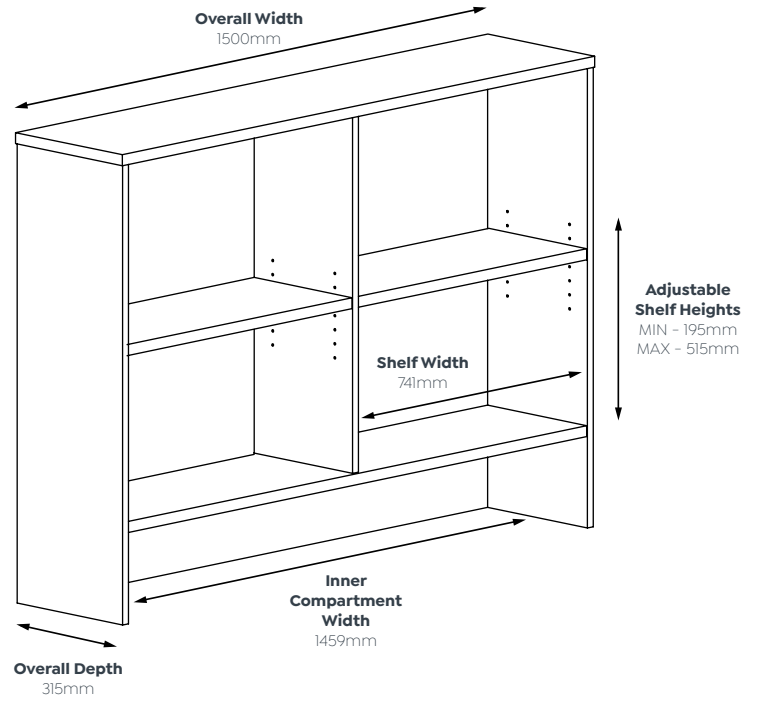

1500mm Wide