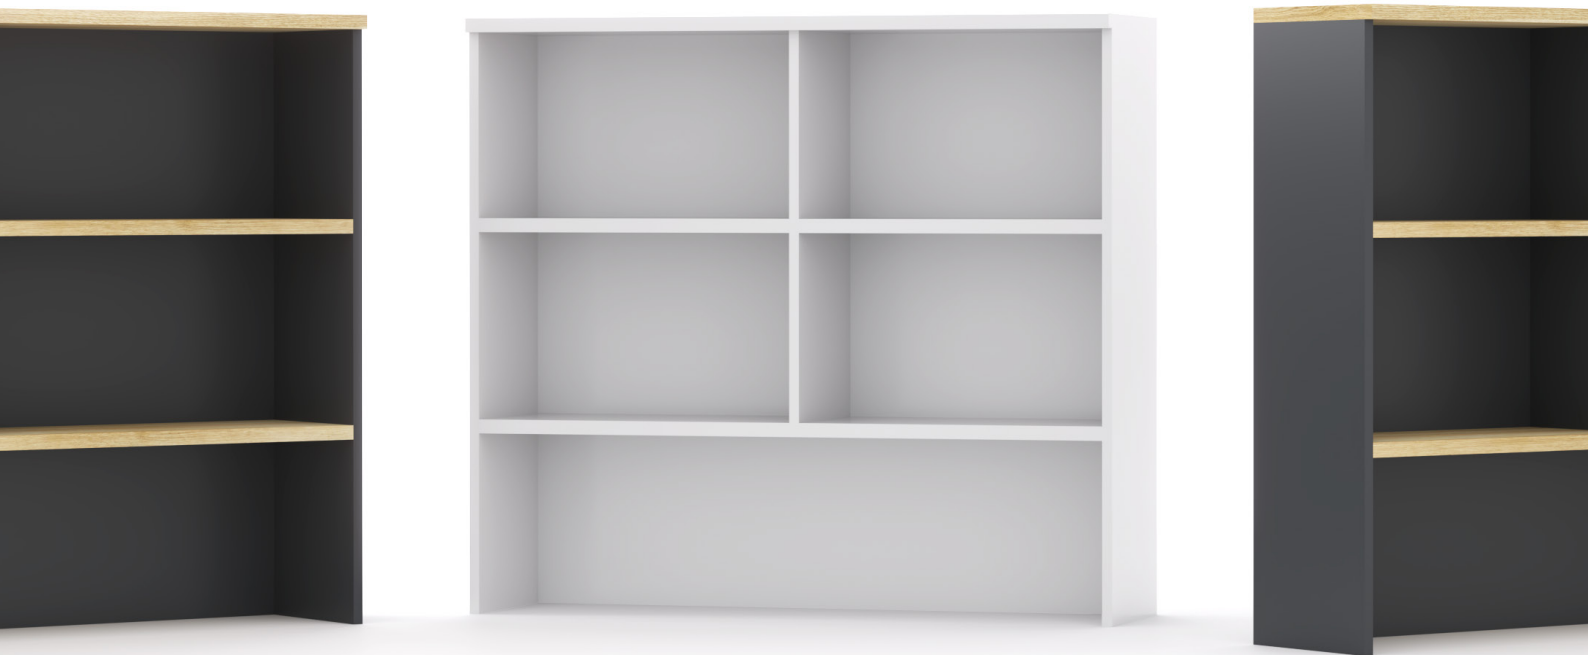

EkoSystem Hutch.

Product **Specifications**

EkoSystem Hutch.

A place where storage meets style, the EkoSystem Hutch is a seamless solution to a messy office.

Utilizing the highest quality materials and expert craftsmanship, the EkoSystem Hutch features E0-grade melamine panels and shelves in your choice of studio white or the new oak/charcoal finish. A matching PVC edge complements the aesthetic look while an additional series of shelving holes allows for effortless customization. More than just a standalone storage solution, the EkoSystem Hutch easily integrates with desks, cupboards, credenzas, bookcases, and a vast array of other office furnishings.

Key Features

A. High Quality Materials

18mm panels and 25mm shelves/top in studio white or new oak/charcoal melamine on E0 grade substrate with matching PVC edge.

B. Adjustable Shelves

Constructed with the additional series of holes for easy customisation and modification of shelf heights.

EkoSystem Hutch.

In Detail

Durable Design

18mm melamine panels & 25mm melamine shelves and top for added strength and durability.

GECA Certified

Made in accordance with 'Good Environmental Choice Australia' guidelines for environmental piece of mind.

Versatile Design

Fits perfectly with desks, cupboards, cradenzas, bookcases and various other office furnishings.

Added Stability

Comes with four tabletop connectors to safely affix the hutch to your desired office storage.