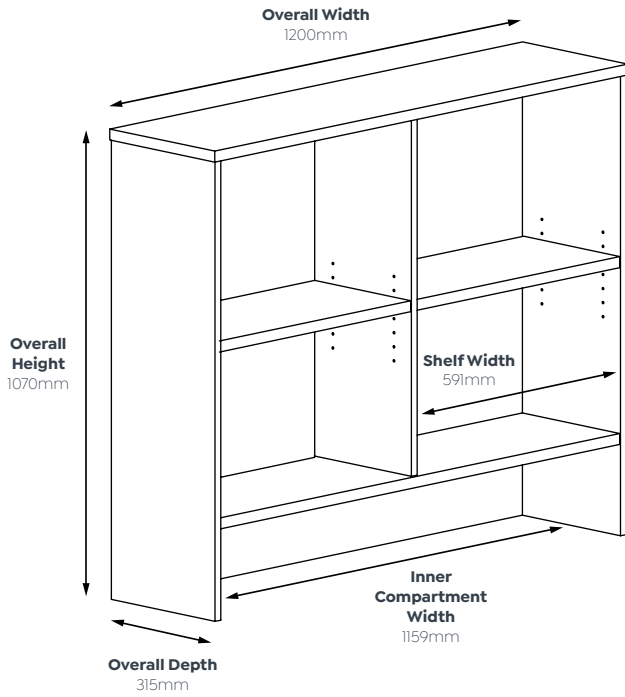

1800mm White Hutch

Melamine Colour Options

Charcoal

New
Oak

White

EkoSystem Hutch.

Dimension Specifications

1200mm Wide