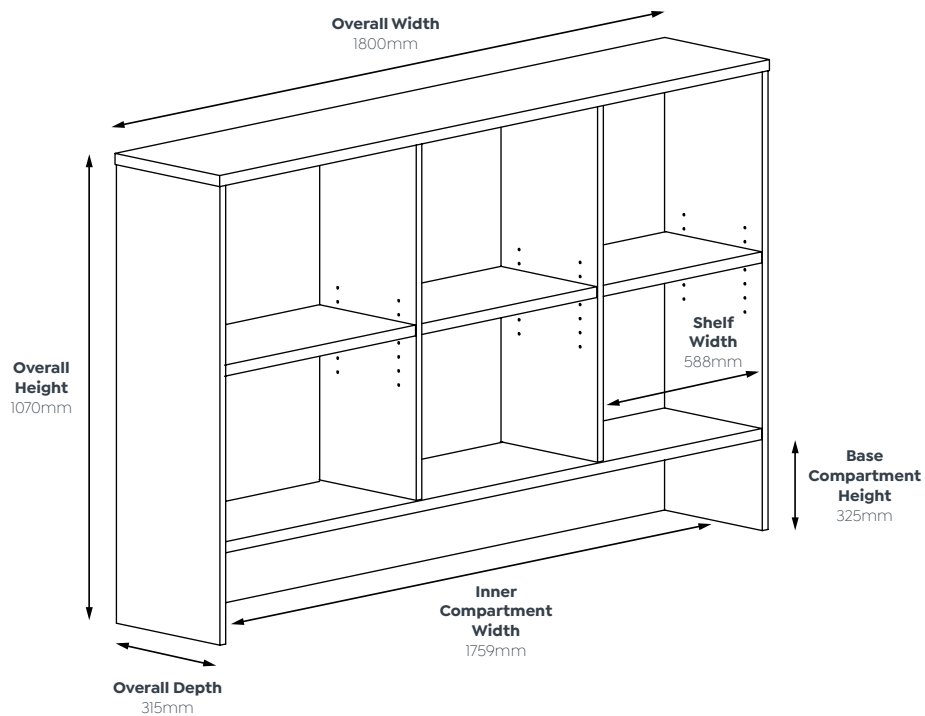

1800mm Wide