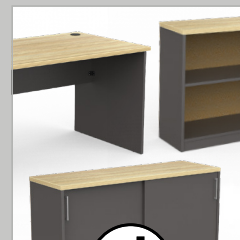

D. Versatile

Suitable to use with desks, cupboards, credenzas, bookcases and various other office furnishings.