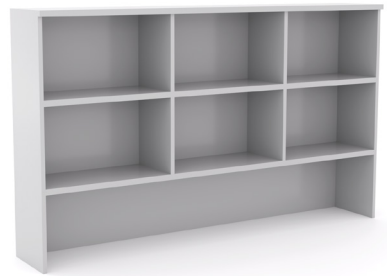

1800mm White Hutch