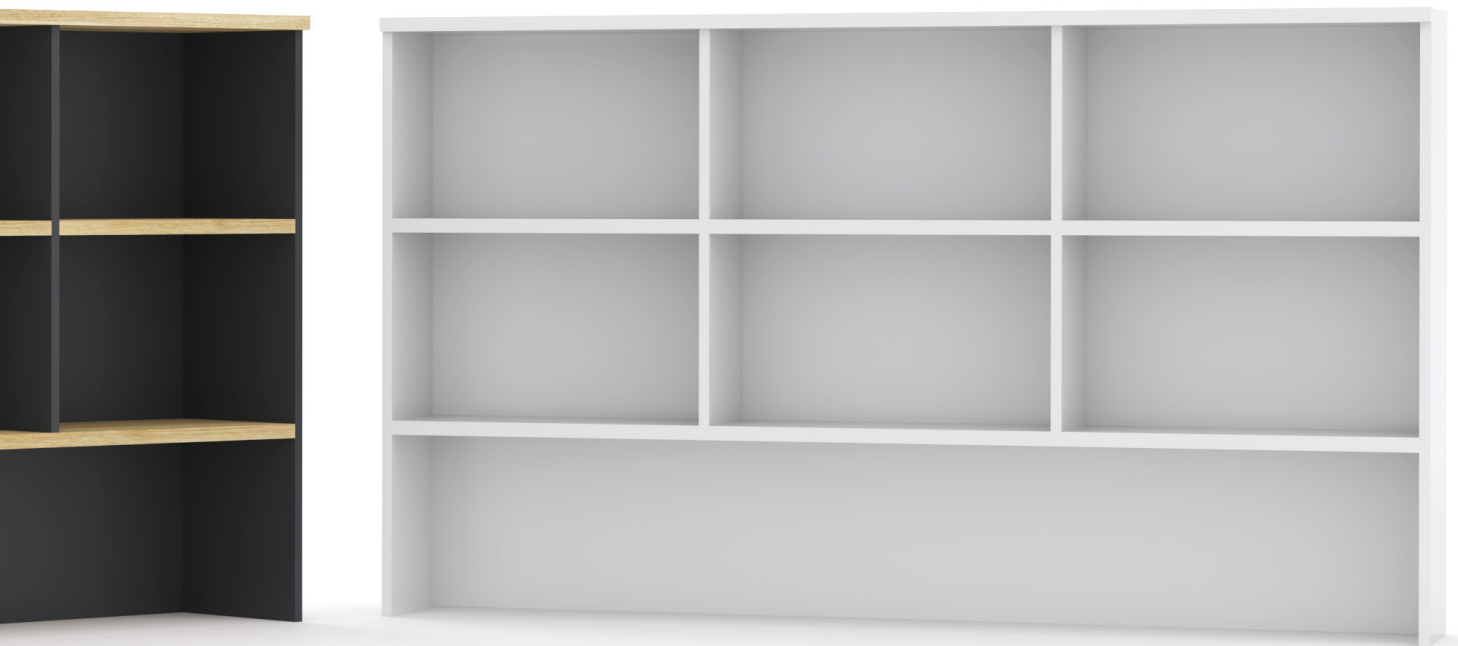

How can we be of help?

02 8188 2732

info@olgoffice.com

myolg.online

olgoffice.com

officedesigner.net

motionoffice.com

officefitoutcalculator.com.au

myolgpricelist.online

acoustiq.com.au