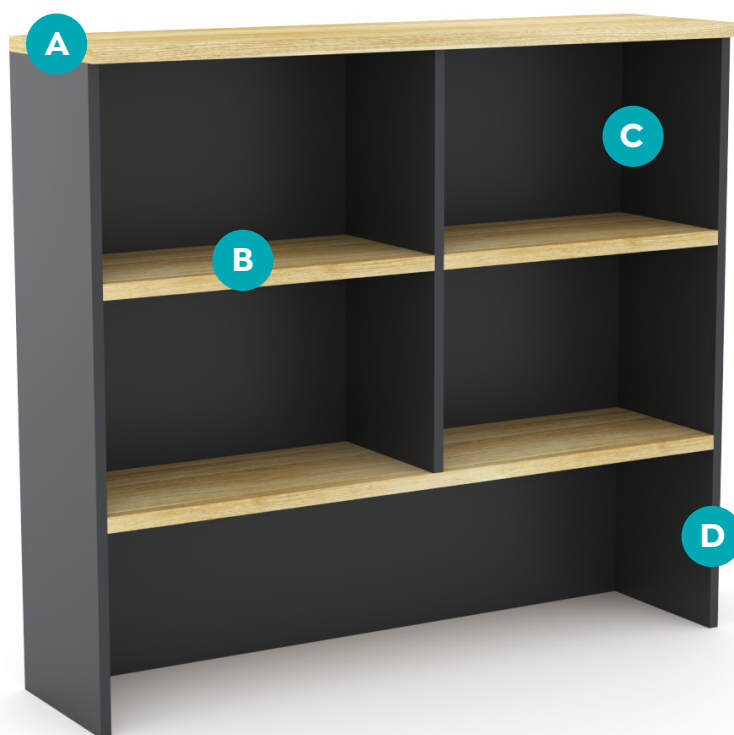

EkoSystem Hutch.

Product **Specifications**

EkoSystem Hutch.

A place where storage meets style, the EkoSystem Hutch is a seamless solution to a messy office.

Utilizing the highest quality materials and expert craftsmanship, the EkoSystem Hutch features E0-grade melamine panels and shelves in your choice of studio white or the new oak/charcoal finish. A matching PVC edge complements the aesthetic look while an additional series of shelving holes allows for effortless customization. More than just a standalone storage solution, the EkoSystem Hutch easily integrates with desks, cupboards, credenzas, bookcases, and a vast array of other office furnishings.

Key Features

A. High Quality Materials

18mm panels and 25mm shelves/top in studio white or new oak/charcoal melamine on E0 grade substrate with matching PVC edge.

B. Adjustable Shelves

Constructed with the additional series of holes for easy customisation and modification of shelf heights.