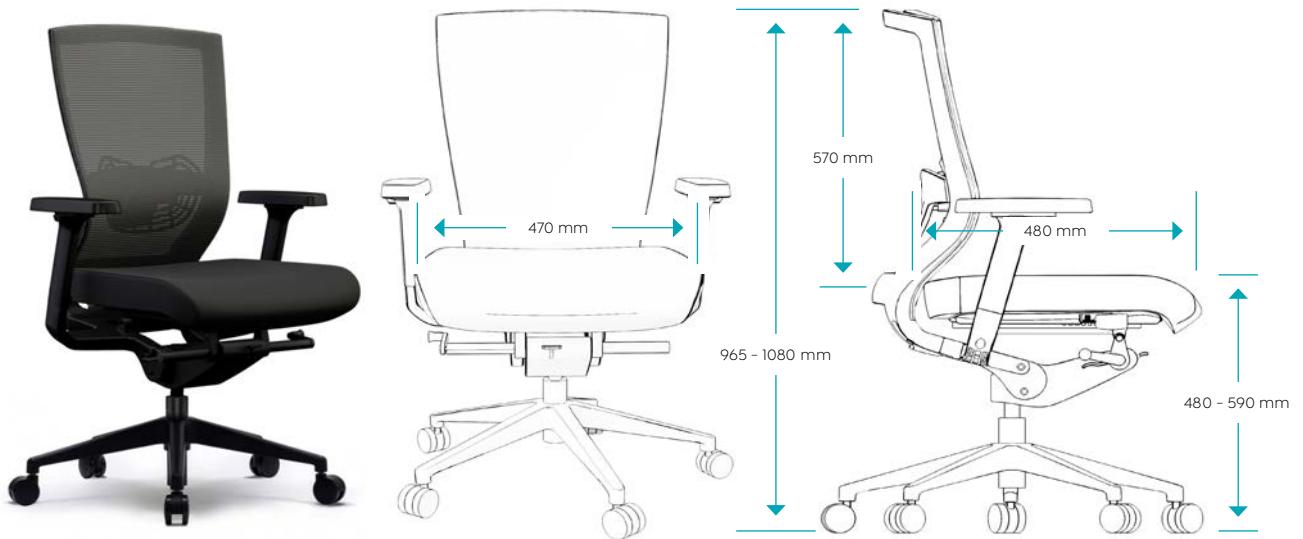

### Standard Features

Synchro tilt mechanism moves the seat in harmony with the back recline

2 lever - seat height and seat slide adjustment

Generous sized black mesh backrest - ergonomically supports your back

Molded seat foam upholstered in black fabric with super smooth seat slide

Stylish black nylon star base

### Dimensions

Seat Height 480 mm

Seat Width 470 mm

Seat Depth 480 mm

Back Height 570 mm

Overall Width 658 mm

Overall height 956 - 1080 mm