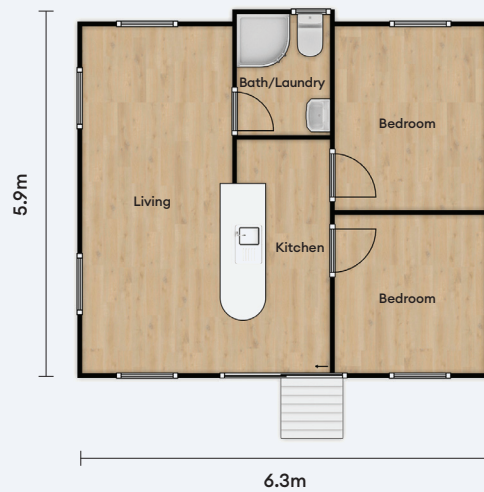

Queenslander 6.3m **Expandable** Suite

Studio

What's Included?

Studio or 1-2 Bedroom Apartment

Full-Sized Bathroom Sink, Toilet, Shower, and Linen Cupboard

Kitchenette with Custom Cabinetry Sink, Benchtops, Custom Cabinetry

Powerpoints and Lights Custom Fitted

Sliding Glass Doors on Sides or Rear

Entry Staircase (optional)

Perfect Size for Single/Couple or Small Family Living

Floor Area 36m²

6.3m **Expandable** Suite

$36,995 Off Trailer
With all Standard Inclusions

$46,995 On Trailer
With all Standard Inclusions

1-Bed

2-Bed