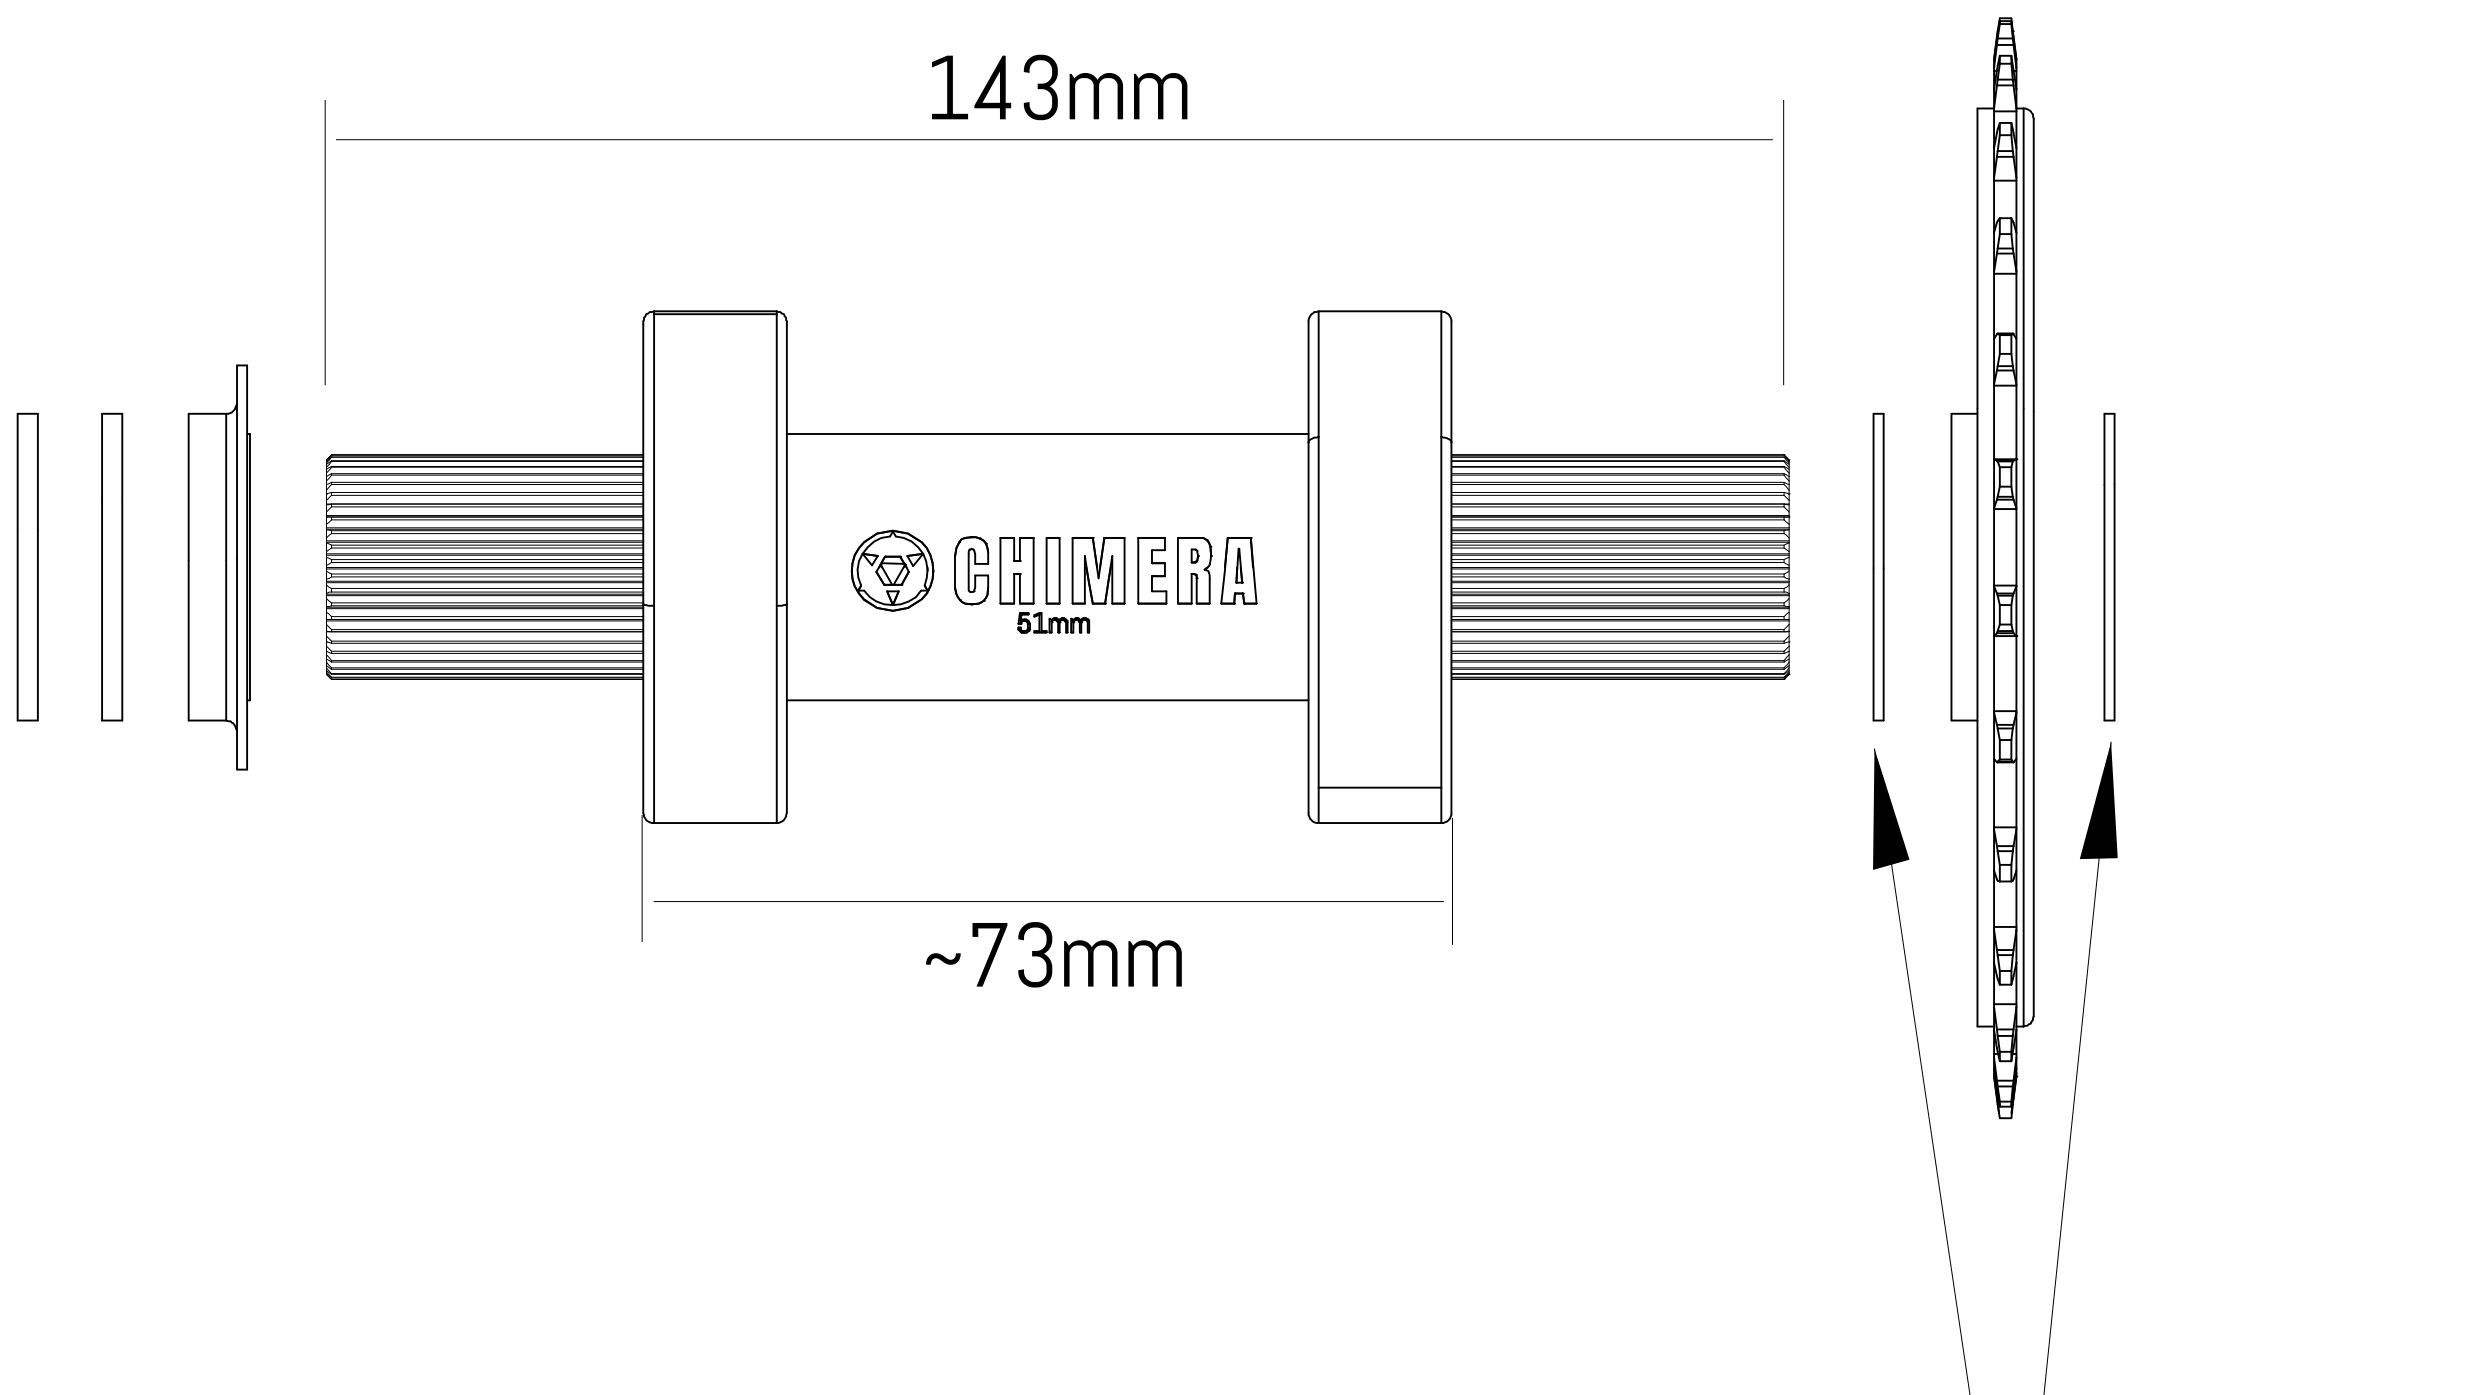

Mid Bottom Bracket

for 73mm shells w/
spline drive sprockets

42mm Chainline

43mm Chainline

44mm Chainline

Check chainline for
location of 1mm spacers.