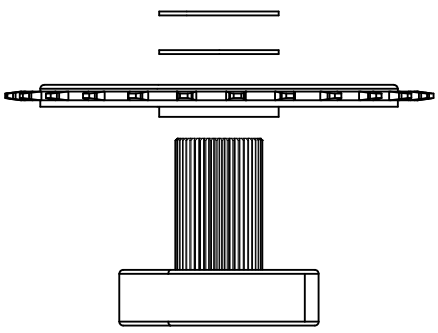

Splines are tight. Install with care, lots of grease, and according to install video.

RIGHT

LEFT

44mm Chainline

43mm Chainline

42mm Chainline

Add additional spacer on each side for 68mm shell.

Check chainline for location of 1mm spacers.