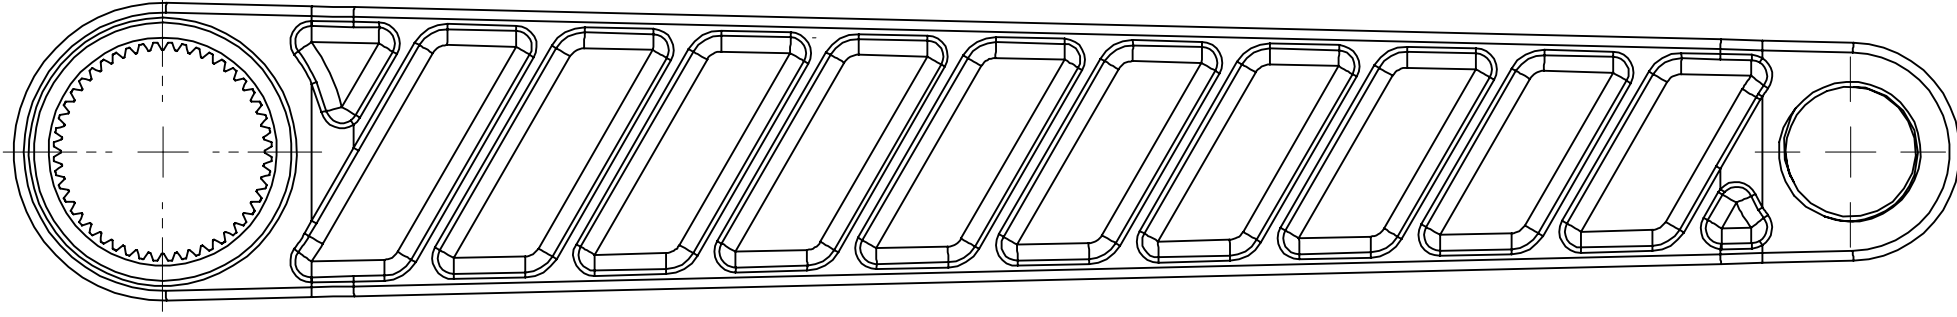

Splines are tight. Install with care, lots of grease, and according to install video.

RIGHT

LEFT

44mm Chainline

43mm Chainline

42mm Chainline

Add additional spacer on each side for 68mm shell.

Check chainline for location of 1mm spacers.