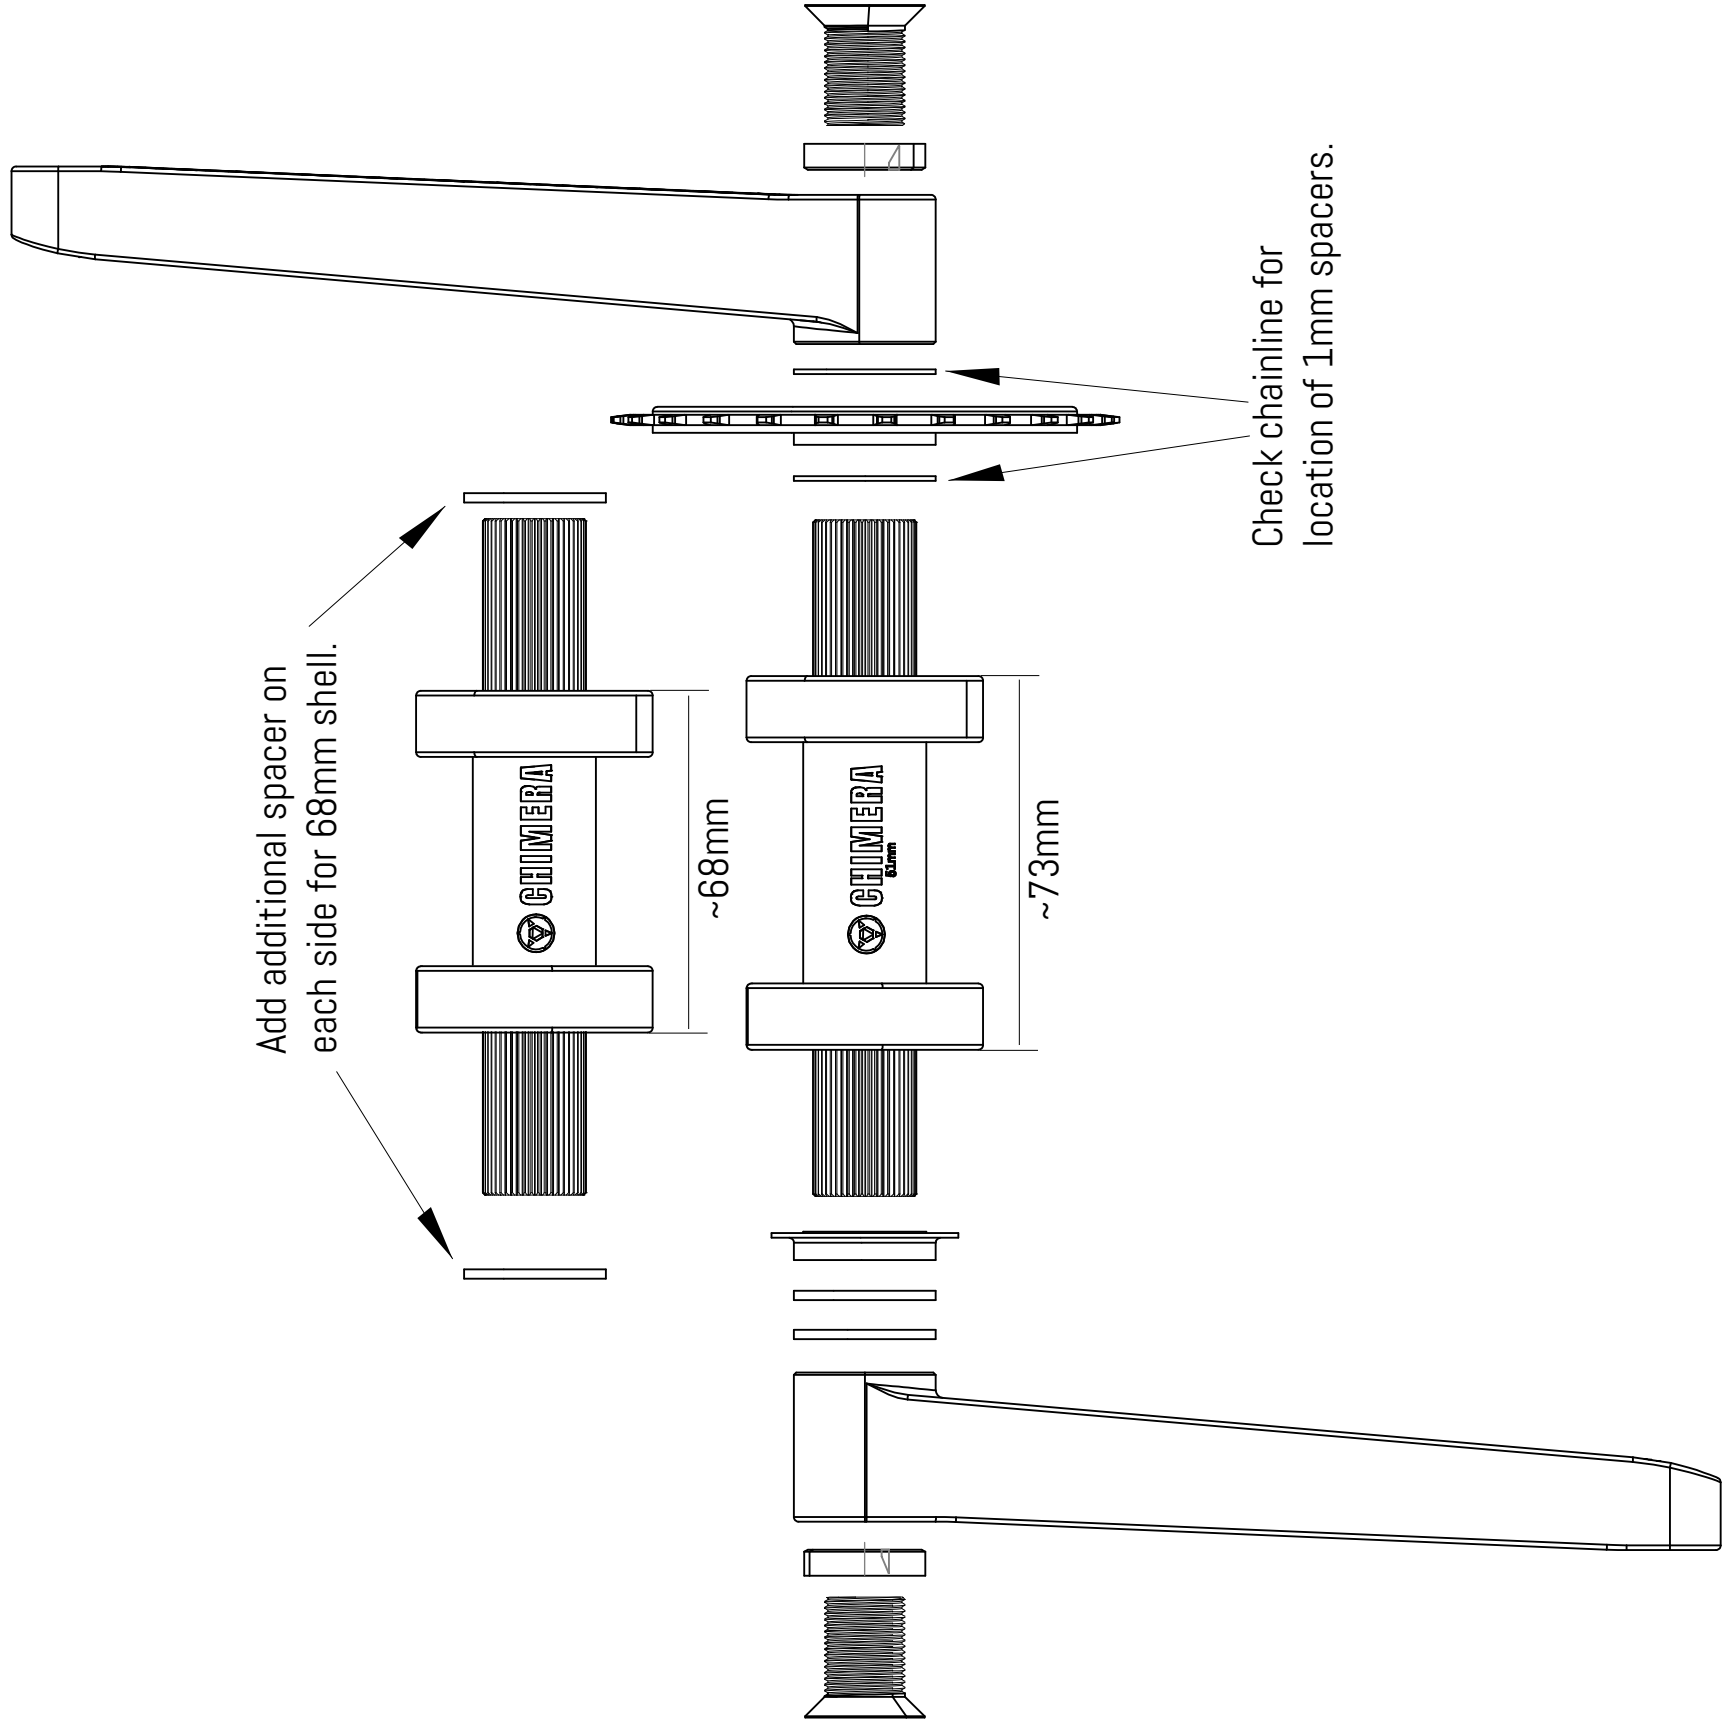

Splines are tight. Install with care, lots of grease, and according to install video.

RIGHT

LEFT

44mm Chainline

43mm Chainline

42mm Chainline

Add additional spacer on each side for 68mm shell.

Check chainline for location of 1mm spacers.