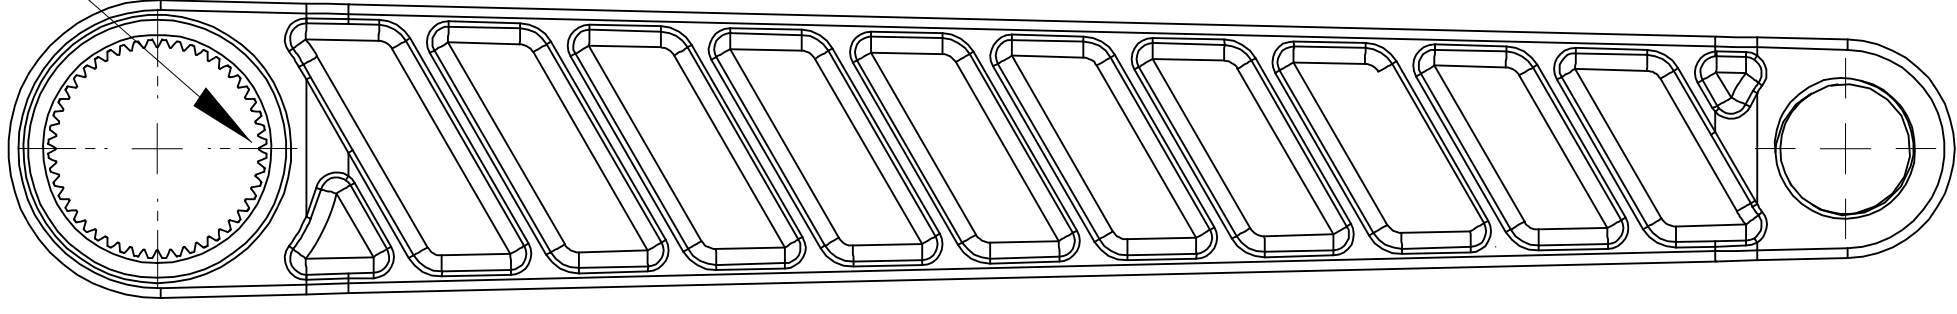

Splines are tight. Install with care, lots of grease, and according to install video.

RIGHT

LEFT

44mm Chainline

43mm Chainline

42mm Chainline

Add additional spacer on each side for 68mm shell.

Check chainline for location of 1mm spacers.