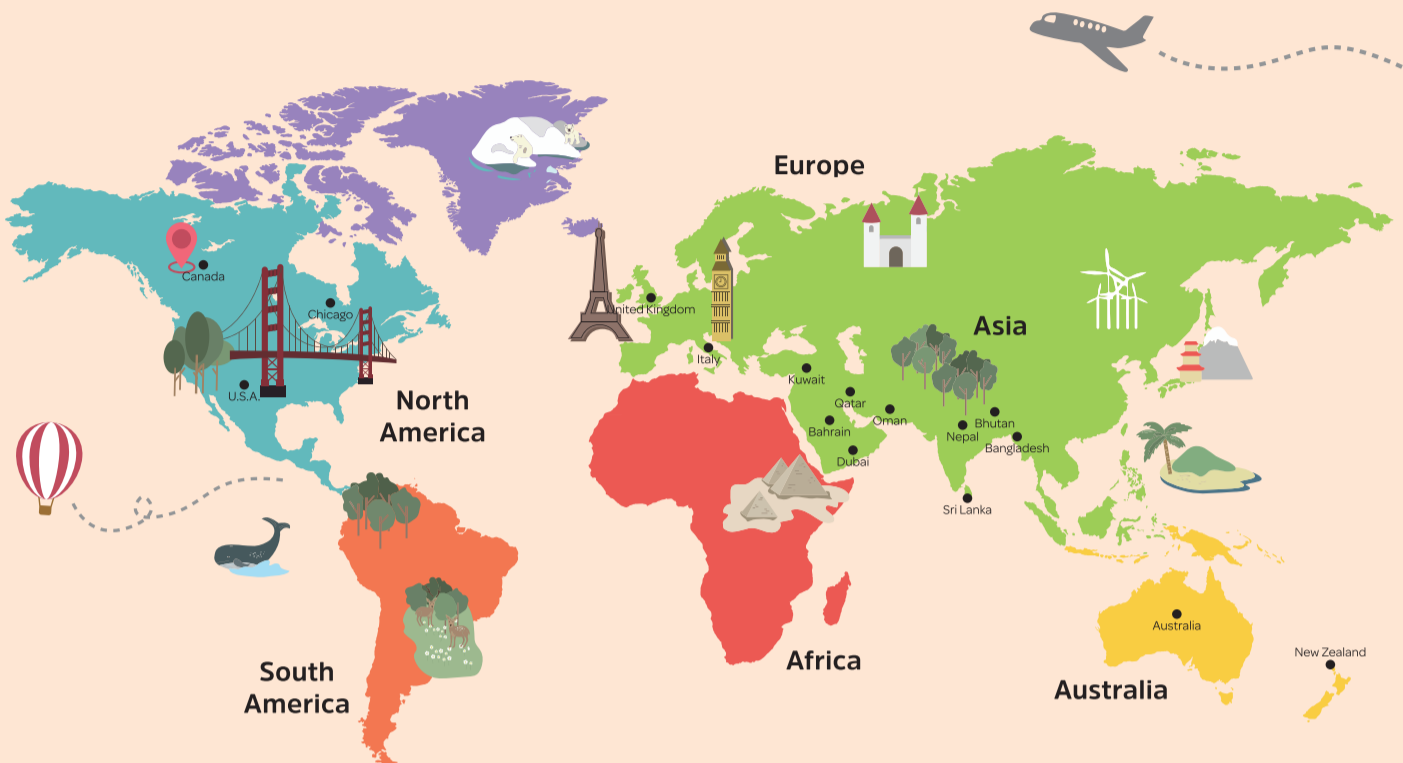

AAKASH GLOBAL FOODS PVT. LTD.

Work Address: Survey No. 13/1/5, Village Kumedi, Tehsil Sanwer, Indore- 453551 (M.P.) India

Correspondence Address: 3, Jawahar Marg, Siyaganj, Indore - 452007 (M.P.) India

Phone: 91-731-2904777, 91-731-2903777, 9713067877.

Email: purchase@aakashglobal.com, Website: www.aakashnamkeen.com