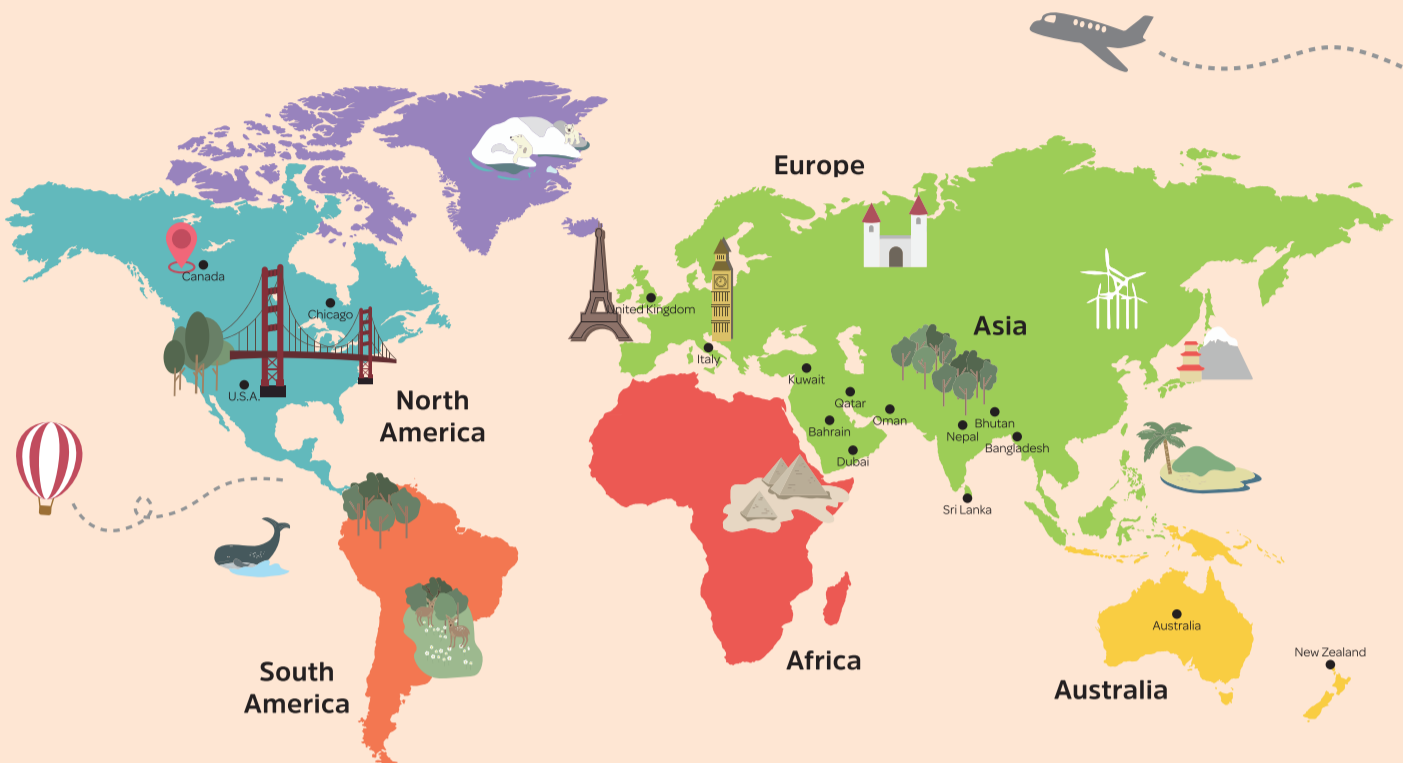

Aakash®

*Journey from
small shop to
technology advanced
organization.*

Ek aisa swad, Jo har pal rahe yaad

www.aakashnamkeen.com

Indore, the business capital of Madhya Pradesh is the land with rich agricultural produce and spices. It is also the soul of 'Malwa' culture which is famous for its warm hospitality and delicious ethnic snacks and sweets. Established in 1936, Aakash Global Foods has successfully captured the soul of Malwa culture and the essence of Indore in the taste of variety of Aakash Namkeen and sweets. Today Aakash Global Foods Pvt. Ltd. is one of the distinguished and leading manufacturer and exporters of namkeen (savories) and sweets from India.

Available in 16g

Available in 80g

Available in 80g

Available in 80g

Scan & Get
1000

Install **App**

AAKASH GLOBAL FOODS PVT. LTD.

Work Address: Survey No. 13/1/5, Village Kumedi, Tehsil Sanwer, Indore- 453551 (M.P.) India