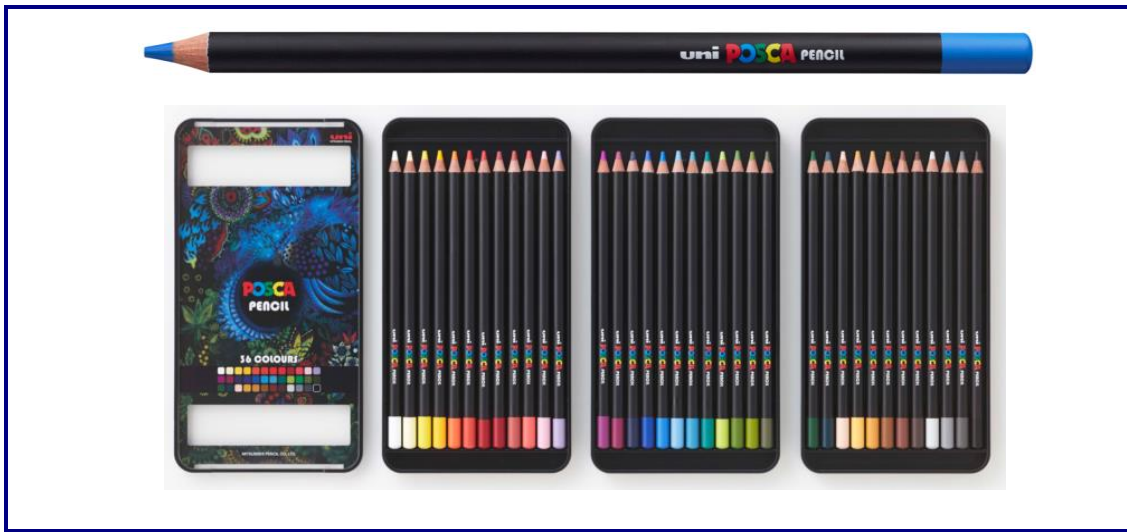

**KPE-200 (POSCA PENCIL )**

**Lead colour (36colours)**

1 WHITE	16 VERMILION	35 MAUVE
2 YELLOW	18 DARK OLIVE	37 GREY
3 B. YELLOW	19 OCHRE	39 BLUE GREEN
4 ORANGE	21 BROWN	46 IVORY
6 GREEN	22 DARK BROWN	51 LIGHT PINK
7 KHAKI GREEN	23 LIGHT GREY	52 FRESH GREEN
8 LIGHT BLUE	24 BLACK	54 LIGHT ORANGE
9 NAVY BLUE	28 LEMON YELLOW	61 DARK GREY
10 PRUSSIAN BLUE	29 ASH BROWN	66 CORAL PINK
11 FUCHSIA	31 EMERALD GREEN	76 GREEN TEA
14 DARK RED	33 BLUE	77 PINE GREEN
15 RED	34 LILAC	78 LIGHT OCHRE

**Introduction**

**Oil coloured Pencil: vivid color and light resistant**

POSCA PENCIL formulation, which is a combination of a high grade pigment and wax provides soft and smooth writing experience. It also writes on canvas.

Delivers an oil paint effect by blending the drawing line with a medium for oil paints.

Shininess does not occur even when painted over heavily, and provides fine finishing.

**Lead**

<b>Material</b>	WAX, TALC, Pigment and Resin
<b>Line Width(mm)</b>	4mm Differs according to the writing angle.
<b>Writing Distance(meter)</b>	150~200meter Differs according to the point load.
<b>Shelf Life</b>	Exceeds 5 years