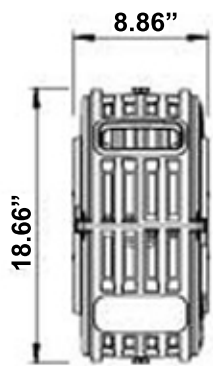

MOUNTING DETAILS

BU200 WALL MOUNT BRACKET

DIMENSIONS

WEIGHT: 11kg (24lb) - 15kg (33lb) MODEL DEPENDENT

NOTE: Not to scale