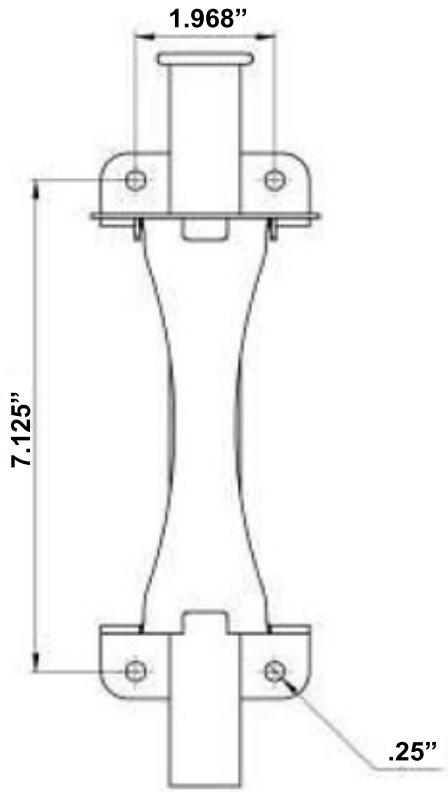

MOUNTING DETAILS

BU200 WALL MOUNT BRACKET

DIMENSIONS

WEIGHT: 11kg (24lb) - 15kg (33lb) MODEL DEPENDENT

NOTE: Not to scale