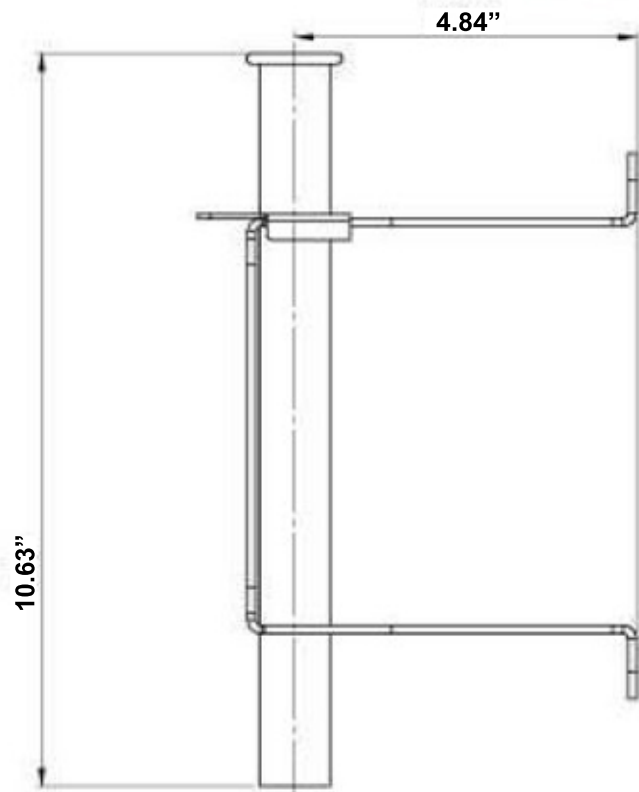

MOUNTING DETAILS

BU200 WALL MOUNT BRACKET

DIMENSIONS

WEIGHT: 11kg (24lb) - 15kg (33lb) MODEL DEPENDENT

NOTE: Not to scale