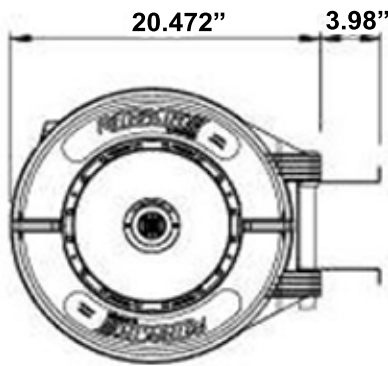

MOUNTING DETAILS

BU200 WALL MOUNT BRACKET

DIMENSIONS

WEIGHT: 11kg (24lb) - 15kg (33lb) MODEL DEPENDENT

NOTE: Not to scale