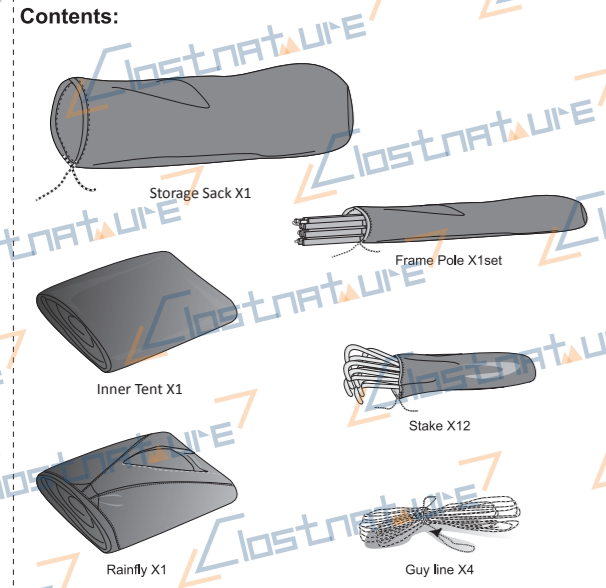

IF YOU HAVE ANY QUESTIONS, PLEASE CONTACT US AS SOON AS POSSIBLE, WE WILL DEFINITELY GIVE YOU A PERFECT SOLUTION. SERVICE@CLOSTNATURE.COM

HOW TO PACK THE TENT