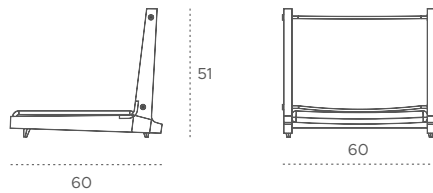

MATERIALS / DIMENSIONS

Monolithic stone (granite – Polished black stone, rough natural stone)

225 L x 113 D x 46 H cm

Kelir

Low Dining Chair

Seat yourself in the deeply rooted traditional design of the Kelir low-seating chairs. This elegantly handcrafted chair pairs traditional materials with detailing in brass. The hidden wheels tucked away discreetly offer the ergonomic comfort and makes manoeuvring effortless. Choose between an intricately woven leather or cotton cord back.

MATERIALS / DIMENSIONS

Solid wood, Pure brushed brass, Leather/cotton cord, Upholstery, Wheels, Brass Inlay
60 L X 60 D X 51 H cm

Kalai

Console

Enrich your living room with the Kalai console, featuring a minimal design with clean lines and a geometric form. Choose from stone or ribbed wood veneer finishes on the drawer to match your home's aesthetic. The intricately woven cane shelf accentuates the design while being reminiscent of traditional furniture styles.

MATERIALS / DIMENSIONS

Ply & veneer, Solid wood, Brass legs, Leatherette, LED illumination, Black tinted glass
123 L x 46 D x 148 H cm

Technical Specifications

Aayutha

225 x 113 x 46 cm

Kelir

60 x 60 x 51 cm