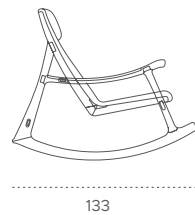

MATERIALS / DIMENSIONS - Armchair

Solid wood, SS (Brass coated) back frame, Upholstery,
Leather or Paper cord, Brass inlay
73 L x 80 D x 83 H cm

MATERIALS / DIMENSIONS - Ottoman

Solid wood, Upholstery
56 L x 49 D x 39 H cm

MATERIALS / DIMENSIONS

Solid wood, Upholstery, Brass inlay
72 L x 133 D x 109 H cm

Mannai

Centre Table

Designed to be the focal point of your living room experience, the Mannai Centre table takes inspiration from the Aayutha dining table in craftsmanship. It features a monolithic granite design with contrasting stone finishes for a simple yet bold expression. The smoothed raw stone offers a distinct yet natural character to the table.