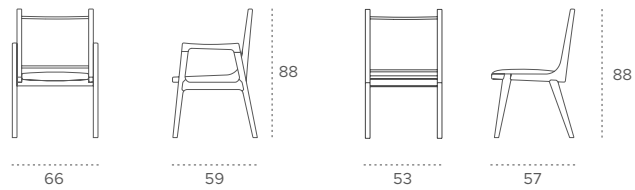

MATERIALS / DIMENSIONS

Solid wood, Ply & veneer, Stone Veneer, Brass handle, cane woven shelf (scissor weave)
120 L X 42 D X 80 H cm

Suvai

Dining Table

The Suvai table has been designed for those who look for the traditional Sangam Tamil aesthetic but with an ergonomic high-seating dining experience. Choose between brass and monolithic stone stand options to make the table truly at home in your home.

MATERIALS / DIMENSIONS

Monolithic stone (granite – Polished black stone, rough natural stone)
240 L x 110 D x 75 H cm

Kalvi

Dining Chairs

The Kalvi high dining chair is the perfect companion for the Suvai table, an elevated take on the Aayutha dining set. Its elegant design is handcrafted from solid wood and inlaid with brass detailing to complete the look. Choose between an intricately woven leather cord or paper cord that is reminiscent of traditional furniture craftsmanship.

MATERIALS / DIMENSIONS

Solid wood, SS (Brass coated) back frame, Upholstery, Leather or paper cord, Brass Inlay

66 L x 59 D x 88 H cm (With Arms)

53 L x 57 D x 88 H cm (Armless)

Kalvi

Study chair

MATERIALS / DIMENSIONS
Solid wood, SS (Brass coated) back frame, Upholstery,
Leather or papercord, Brass inlay.

MATERIALS / DIMENSIONS

Ply & veneer, Solid wood, Brass legs, Leatherette, LED illumination, Black tinted glass
123 L x 46 D x 148 H cm

Technical Specifications

Aayutha

225 x 113 x 46 cm

Kelir

60 x 60 x 51 cm