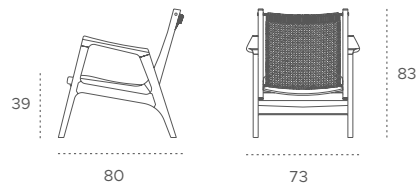

MATERIALS / DIMENSIONS

Solid wood, SS (Brass coated) back frame, Upholstery, Leather or paper cord, Brass Inlay

66 L x 59 D x 88 H cm (With Arms)

53 L x 57 D x 88 H cm (Armless)

Kalvi

Study chair

MATERIALS / DIMENSIONS
Solid wood, SS (Brass coated) back frame, Upholstery,
Leather or papercord, Brass inlay.

MATERIALS / DIMENSIONS - Armchair

Solid wood, SS (Brass coated) back frame, Upholstery,
Leather or Paper cord, Brass inlay
73 L x 80 D x 83 H cm

MATERIALS / DIMENSIONS - Ottoman

Solid wood, Upholstery
56 L x 49 D x 39 H cm