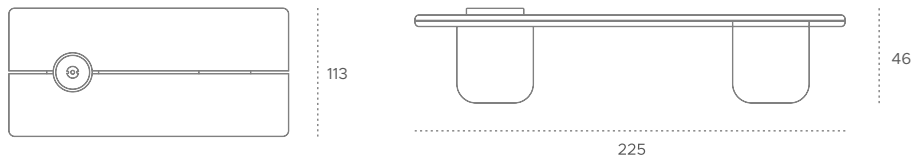

Contents

8	Aayutha <i>Low Dining Table</i>	24	Aattam <i>Rocking Chair</i>
10	Kelir <i>Low Dining Chair</i>	26	Mannai <i>Centre Table</i>
12	Kalai <i>Console</i>	28	Thunai <i>Side Table</i>
14	Suvai <i>Dining Table</i>	30	Paai <i>Charpai</i>
18	Kalvi <i>Dining Chair</i>	32	Arivu <i>Study Table</i>
22	Aaram <i>Easy Chair & Ottoman</i>	34	Madhusala <i>Bar Unit</i>
		36	Technical Specifications

MATERIALS / DIMENSIONS

Monolithic stone (granite – Polished black stone, rough natural stone)

225 L x 113 D x 46 H cm

Kelir

Low Dining Chair

Seat yourself in the deeply rooted traditional design of the Kelir low-seating chairs. This elegantly handcrafted chair pairs traditional materials with detailing in brass. The hidden wheels tucked away discreetly offer the ergonomic comfort and makes manoeuvring effortless. Choose between an intricately woven leather or cotton cord back.