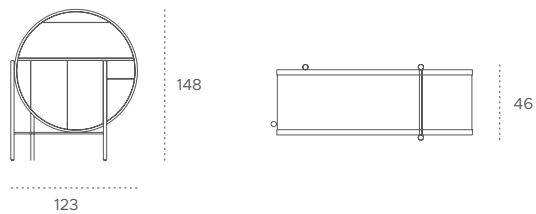

MATERIALS / DIMENSIONS

Solidwood, Brass inlay, woven paper cord, Upholstered cushions on the sides.
195 L X 90 D X 44 H cm

Arivu

Study Table

Arivu, meaning 'Knowledge' or 'Wisdom', is the minimal yet aesthetically designed study table. It also features removable storage and wooden trays for organizing your workspace, while the footrest ensures your posture remains unaffected through long hours of work. The straight lines and fluidic form take inspiration from the fluidity and geometric aesthetic of the Tamil script.

MATERIALS / DIMENSIONS

Solid wood, removable storage, Sliding wooden trays, brass support
136 L X 65 D X 76 H cm

136

65

76

Madhusala

Bar Unit

Enrich your home's interiors with the perfectly circular form of the Madhusala bar unit. The minimal front and clean lines allow it to blend inconspicuously into its surroundings. The leather-cladded serving tray and illuminated upper closet ensures this unit is suited for the finest of wines and single malts you would want on display.

MATERIALS / DIMENSIONS

Ply & veneer, Solid wood, Brass legs, Leatherette, LED illumination, Black tinted glass
123 L x 46 D x 148 H cm

Technical Specifications

Aayutha

225 x 113 x 46 cm

Kelir

60 x 60 x 51 cm