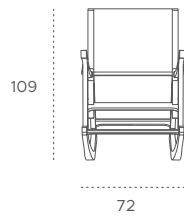

MATERIALS / DIMENSIONS - Armchair

Solid wood, SS (Brass coated) back frame, Upholstery,
Leather or Paper cord, Brass inlay
73 L x 80 D x 83 H cm

MATERIALS / DIMENSIONS - Ottoman

Solid wood, Upholstery
56 L x 49 D x 39 H cm

MATERIALS / DIMENSIONS

Solid wood, Upholstery, Brass inlay
72 L x 133 D x 109 H cm

Mannai

Centre Table

Designed to be the focal point of your living room experience, the Mannai Centre table takes inspiration from the Aayutha dining table in craftsmanship. It features a monolithic granite design with contrasting stone finishes for a simple yet bold expression. The smoothed raw stone offers a distinct yet natural character to the table.

MATERIALS / DIMENSIONS

Ply & veneer, Solid wood, Brass legs, Leatherette, LED illumination, Black tinted glass
123 L x 46 D x 148 H cm

Technical Specifications

Aayutha

225 x 113 x 46 cm

Kelir

60 x 60 x 51 cm