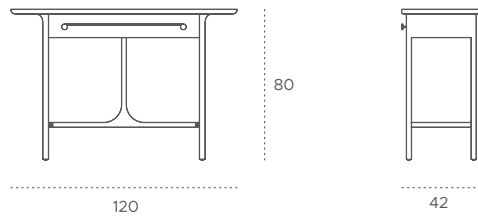

MATERIALS / DIMENSIONS

Solid wood, Pure brushed brass, Leather/cotton cord, Upholstery, Wheels, Brass Inlay
60 L X 60 D X 51 H cm

Kalai

Console

Enrich your living room with the Kalai console, featuring a minimal design with clean lines and a geometric form. Choose from stone or ribbed wood veneer finishes on the drawer to match your home's aesthetic. The intricately woven cane shelf accentuates the design while being reminiscent of traditional furniture styles.

MATERIALS / DIMENSIONS

Solid wood, Ply & veneer, Stone Veneer, Brass handle, cane woven shelf (scissor weave)
120 L X 42 D X 80 H cm

Suvai

Dining Table

The Suvai table has been designed for those who look for the traditional Sangam Tamil aesthetic but with an ergonomic high-seating dining experience. Choose between brass and monolithic stone stand options to make the table truly at home in your home.

MATERIALS / DIMENSIONS

Ply & veneer, Solid wood, Brass legs, Leatherette, LED illumination, Black tinted glass
123 L x 46 D x 148 H cm

Technical Specifications

Aayutha

225 x 113 x 46 cm

Kelir

60 x 60 x 51 cm