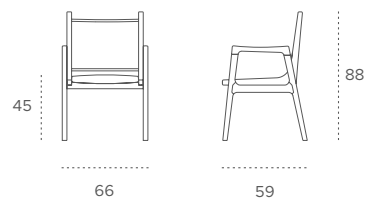

MATERIALS / DIMENSIONS
Solid wood, SS (Brass coated) back frame, Upholstery,
Leather or papercord, Brass inlay.

66 L x 59 D x 88 H cm