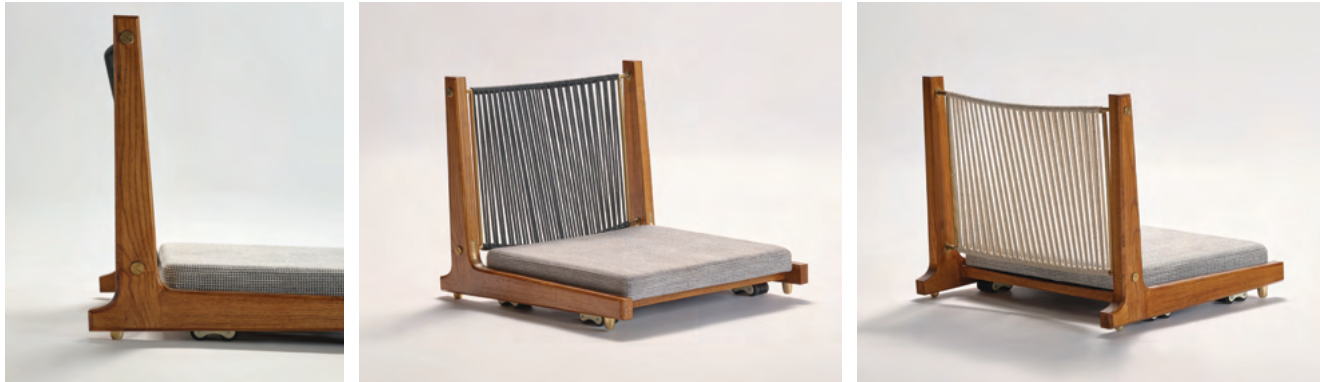

Aayutha

Low Dining Table

Explore the singular amalgamation of culture and tradition from the Sangam Tamil era in the masterfully designed Aayutha monolithic dining table. The low seating design originates from the traditional style of seating on the ground in a showcase of humility and togetherness. The polished stone finish contrasts with the rough-cut natural texture of granite to elevate the senses.

MATERIALS / DIMENSIONS

Monolithic stone (granite – Polished black stone, rough natural stone)

225 L x 113 D x 46 H cm

Kelir

Low Dining Chair

Seat yourself in the deeply rooted traditional design of the Kelir low-seating chairs. This elegantly handcrafted chair pairs traditional materials with detailing in brass. The hidden wheels tucked away discreetly offer the ergonomic comfort and makes manoeuvring effortless. Choose between an intricately woven leather or cotton cord back.

MATERIALS / DIMENSIONS

Solid wood, Pure brushed brass, Leather/cotton cord, Upholstery, Wheels, Brass Inlay
60 L X 60 D X 51 H cm

Kalai

Console

Enrich your living room with the Kalai console, featuring a minimal design with clean lines and a geometric form. Choose from stone or ribbed wood veneer finishes on the drawer to match your home's aesthetic. The intricately woven cane shelf accentuates the design while being reminiscent of traditional furniture styles.