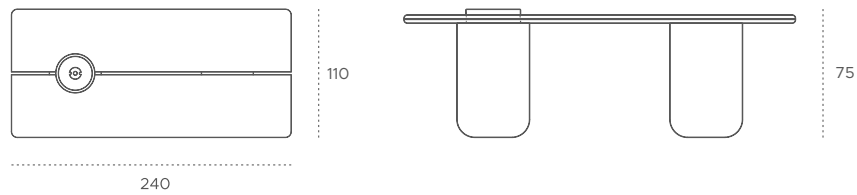

MATERIALS / DIMENSIONS

Monolithic stone (granite – Polished black stone, rough natural stone)
240 L x 110 D x 75 H cm