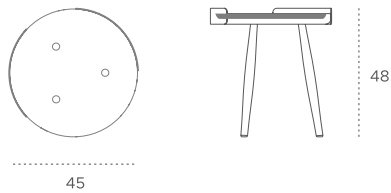

MATERIALS / DIMENSIONS

Solid wood, Upholstery, Brass inlay
72 L x 133 D x 109 H cm

Mannai

Centre Table

Designed to be the focal point of your living room experience, the Mannai Centre table takes inspiration from the Aayutha dining table in craftsmanship. It features a monolithic granite design with contrasting stone finishes for a simple yet bold expression. The smoothed raw stone offers a distinct yet natural character to the table.

MATERIALS / DIMENSIONS

Monolithic stone (granite – Polished black stone, rough natural stone), Brass flats
154 L X 83 D X 36 H cm

Thunai

Side Tables

Explore the clean, artful look offered by the Thunai side tables, featuring a three-legged construction that pushes through the table surface to accentuate the design with brass inlays that also represents the triple-dotted Aayutha letter. This brass-work carries through the design with brass boundaries around the circular outer frame to give it a distinguishing character.

MATERIALS / DIMENSIONS

Solidwood, brass inlay, brass side details.

45 Ø x 48 H cm

Paai

Charpai

The Paai takes inspiration from its traditional furniture counterpart, offering versatility in seating, be it as a daybed, casual seating, or a handy bench. Make the most of those hot summer days and stretch out on the Paai with your favourite book for a relaxing read. The design features four wooden legs with brass accents held together with an intricately woven paper cord.

MATERIALS / DIMENSIONS

Ply & veneer, Solid wood, Brass legs, Leatherette, LED illumination, Black tinted glass
123 L x 46 D x 148 H cm

Technical Specifications

Aayutha

225 x 113 x 46 cm

Kelir

60 x 60 x 51 cm