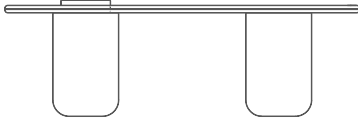

MATERIALS / DIMENSIONS

Solid wood, removable storage, Sliding wooden trays, brass support
136 L X 65 D X 76 H cm

136

65

76

Madhusala

Bar Unit

Enrich your home's interiors with the perfectly circular form of the Madhusala bar unit. The minimal front and clean lines allow it to blend inconspicuously into its surroundings. The leather-cladded serving tray and illuminated upper closet ensures this unit is suited for the finest of wines and single malts you would want on display.

MATERIALS / DIMENSIONS

Ply & veneer, Solid wood, Brass legs, Leatherette, LED illumination, Black tinted glass
123 L x 46 D x 148 H cm

Technical Specifications

Aayutha

225 x 113 x 46 cm

Kelir

60 x 60 x 51 cm

Kalai

120 x 42 x 80 cm

Suvai

240 x 110 x 75 cm

Kalvi

66 x 59 x 88 cm 53 x 57 x 88 cm

Aaram

73 x 80 x 83 cm 56 x 49 x 39 cm