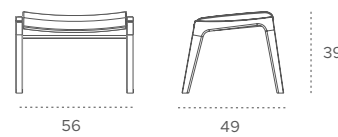

MATERIALS / DIMENSIONS

Solid wood, SS (Brass coated) back frame, Upholstery, Leather or paper cord, Brass Inlay

66 L x 59 D x 88 H cm (With Arms)

53 L x 57 D x 88 H cm (Armless)

Kalvi

Study chair

MATERIALS / DIMENSIONS
Solid wood, SS (Brass coated) back frame, Upholstery,
Leather or papercord, Brass inlay.

MATERIALS / DIMENSIONS - Armchair

Solid wood, SS (Brass coated) back frame, Upholstery,
Leather or Paper cord, Brass inlay
73 L x 80 D x 83 H cm

MATERIALS / DIMENSIONS - Ottoman

Solid wood, Upholstery
56 L x 49 D x 39 H cm