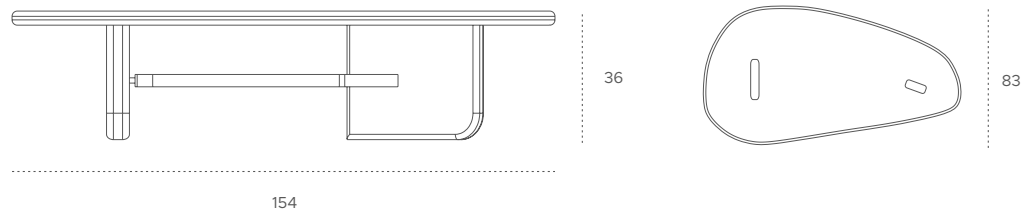

MATERIALS / DIMENSIONS

Monolithic stone (granite – Polished black stone, rough natural stone), Brass flats
154 L X 83 D X 36 H cm