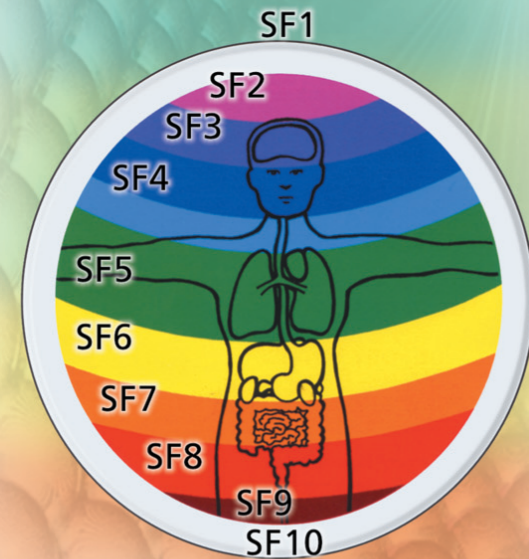

PHYTOBIOPHYSICS®

SUPERFIT FORMULAS

SF1 - SF10
TREE
FORMULAS

www.phytob.com

A GUIDE TO THE USE OF
PHYTOBIOPHYSICS®
SUPERFIT FORMULAS

THE COLOURS OF THE RAINBOW DIRECT
ENERGY TO WHERE IT IS NEEDED

HOW TO CHOOSE YOUR FORMULA

MATCH THE COLOUR OF THE AREA ON
THE RAINBOW CHART
TO YOUR REQUIRED FORMULA

PHYTOBIOPHYSICS®

SUPERFIT FORMULAS

SF1 PEAK PERFORMANCE

Oak Formula Quercus Robur
Cardio-vascular System

England

Druids in Celtic Britain held the Oak tree sacred and ever since those days the Oak is regarded as the King of Trees. Its name Robur means sturdy and strong and the timber was used to construct houses and the hull of ships. The essence of Oak was created from the acorn of the Oak tree thought to be the oldest tree in England. Oak vibrates on the frequency of light, the rainbow spectrum and Amber.

- Governor Meridian
- Conception Meridian
- Heart Meridian

In order to sustain Peak Performance a harmonious balance must be achieved within the cardio-vascular system enabling the correct transport of oxygen, plus nutrient laden blood, around the body. Anything that enables deeper inhalation and more effective gaseous exchange within the lungs will increase oxygen levels in the blood allowing cells to operate at maximum efficiency.