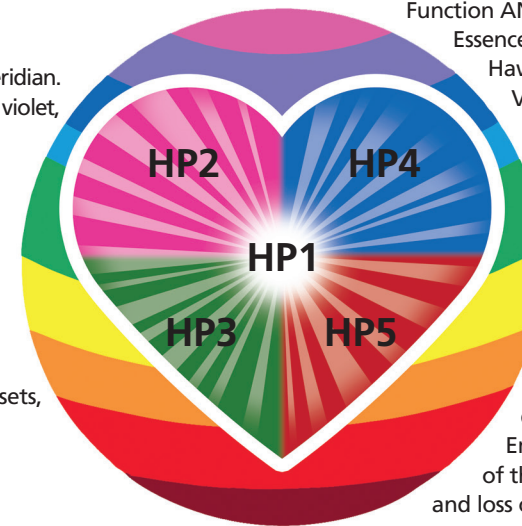

HP5 Structural Integrity

**Aortic Constitution : Physical Journey
Lower left quadrant : Baby, Babyhood - Structure
- Now**

Circulation, Teeth, Large Intestine/ Kidney/Left Bladder Meridian
Vibrates on the colour frequency of Orange, Red and Infra-Red.

Essence of Cherry, Red Pine, Poppy, Tulip, Red Chrysanthemum
and Anemone.

Supports:

Teeth, bones, legs, sacrum and reproduction. Easily wounded/
victim of accident/physical abuse/negation and neglect,
Courage/fear/Structural Balance/harmony /integrity.
Reproduction.

Recovery from:

Bereavement. Wounds during babyhood which manifest as
disorders now.

Victimisation, aggression, fear. Accident. Physical abuse/negation
and neglect, interfering with structural balance, harmony and
integrity.