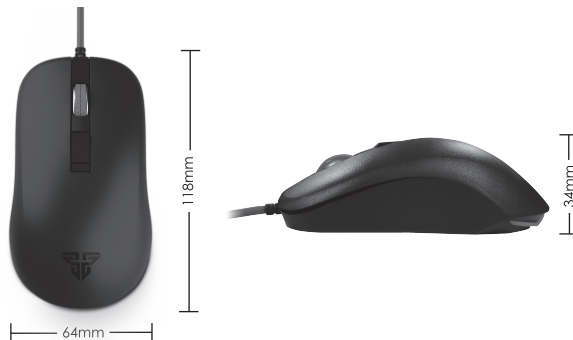

## Instruction Manual

Thank you for purchasing FANTECH RHASTA II G13 Pro Gaming Mouse.

FANTECH RHASTA II G13 has 5 millions click lifetime and also support up to 2400DPI with DPI switch button, to make you pinpoint accurate and to land more killing blows when playing the game.

FANTECH RHASTA II G13 is a plug and play mouse, no need to install any driver to use.

## Technical Specification

- Gaming optical Sensor
- On-The-Fly DPI Adjustable DPI(800-1200-1600-2400)
- 5 millions Click Lifetime
- 1.8m Nylon Braided Cable
- Silicon Rubber Roller
- Low-friction Feet
- Size: 118mm x 64mm x 34mm

## Size