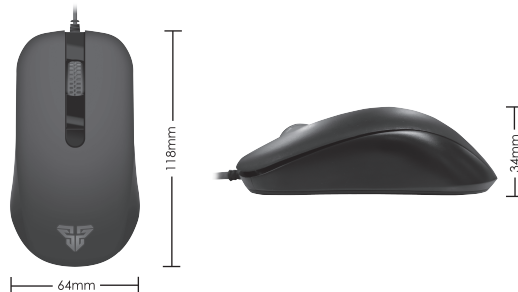

RHASTA G10

PRO GAMING MOUSE

What's included in the box

1. FANTECH RHASTA G10 Pro Gaming Mouse
2. User manual

System requirements

1. Operating systems: Windows XP/7/8/10; MAC OS
2. One free USB 2.0/3.0 port

USER MANUAL

Instruction Manual

Thank you for purchasing FANTECH RHASTA G10 Pro Gaming Mouse.

FANTECH RHASTA G10 has 3 millions switch lifetime and also support up to 2400DPI with DPI switch button, to make you pinpoint accurate and to land more killing blows when playing the game.

FANTECH RHASTA G10 is a plug and play mouse, no need to install any driver to use.

Technical Specification

- Gaming optical Sensor
- On-The-Fly DPI Adjustable DPI(800-1200-1600-2400)
- 3,000,000 Click Lifetime
- 1.8m Nylon Braided Cable
- Silicon Rubber Roller
- Chroma Luminous Logo
- Low-friction Feet
- Size: 118mm x 64mm x 34mm

Size

Keys Function Map

KEY	KEY FUNCTION MAP
1	LEFT BUTTON
2	MID BUTTON
3	RIGHT BUTTON
4	DPI SWITCH

How to connect

It's plug and play. Connect the mouse to computer by inserting USB jack to your computer USB port.

RHASTA G10

PRO GAMING MOUSE