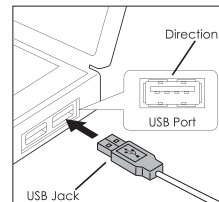

FANTECH RHASTA G10 is a plug and play mouse, no need to install any driver to use.

Technical Specification

- Gaming optical Sensor
- On-The-Fly DPI Adjustable DPI(800-1200-1600-2400)
- 3,000,000 Click Lifetime
- 1.8m Nylon Braided Cable
- Silicon Rubber Roller
- Chroma Luminous Logo
- Low-friction Feet
- Size: 118mm x 64mm x 34mm

Size

Keys Function Map

KEY	KEY FUNCTION MAP
1	LEFT BUTTON
2	MID BUTTON
3	RIGHT BUTTON
4	DPI SWITCH

How to connect

It's plug and play. Connect the mouse to computer by inserting USB jack to your computer USB port.