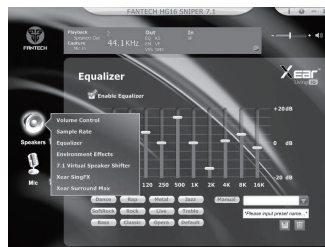

Instruction Manual

Thank you for purchasing HG22 FUSION RGB Virtual 7.1 Surround Sound Gaming Headset.

FANTECH FUSION Series Gaming Headset is the essential headphone that focuses on what truly matters balanced virtual surround sound for all your gaming and music needs encapsulated in a sleek and comfortable industrial design.

The FUSION brings you heightened surround awareness so you know exactly where your enemy is striking from. You can also calibrate the headphone to your own listening preferences. Thanks to advanced RGB Virtual 7.1 surround sound software. You can install the software from our website www.fantechworld.com

Technical Specification

- Driver Unit: 50MM
- Frequency Response: 50-20kHz
- Speaker Sensitivity: 115±3dB
- Microphone Sensitivity: -42±2dB
- Impedance: 24Ω±15%
- Directivity: Omni Directional
- Cord Length: 2.1m±5%
- Voltage: 5V
- Output Power: 15mW
- Plug Type: USB

Software

Speaker Setting

To customize the speaker setting, right click your mouse on the speaker icon, and you can customize these setting below:

1. *Volume Control
   - *Sample Rate
   - *Equalizer
   - *Environment Effects
   - *7.1 Virtual Speaker Shifter
   - *Xear SingFX
   - *Xrear surround Max
2. after customize the speaker setting, you can name the setting and save it.