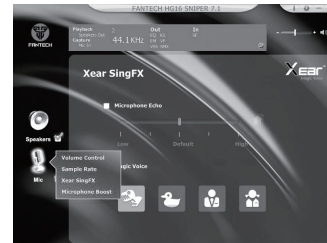

Instruction Manual

Thank you for purchasing HG22 FUSION RGB Virtual 7.1 Surround Sound Gaming Headset.

FANTECH FUSION Series Gaming Headset is the essential headphone that focuses on what truly matters balanced virtual surround sound for all your gaming and music needs encapsulated in a sleek and comfortable industrial design.

The FUSION brings you heightened surround awareness so you know exactly where your enemy is striking from. You can also calibrate the headphone to your own listening preferences. Thanks to advanced RGB Virtual 7.1 surround sound software. You can install the software from our website www.fantechworld.com

Software

Speaker Setting

To customize the speaker setting, right click your mouse on the speaker icon, and you can customize these setting below:

- *Volume Control
 - *Sample Rate
 - *Equalizer
 - *Environment Effects
 - *7.1 Virtual Speaker Shifter
 - *Xear SingFX
 - *Xrear surround Max
- after customize the speaker setting, you can name the setting and save it.