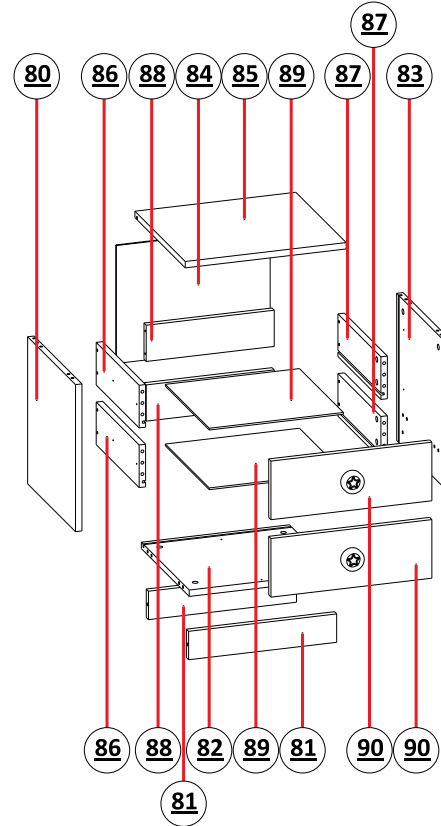

STAR KOMODİN MONTAJ KİTAPÇIĞI

STAR NIGHTSTAND
ASSEMBLY BOOK

STAR KOMODİN MONTAJ TALİMATI

STAR NIGHTSTAND ASSEMBLY INSTRUCTIONS

GEREKEN MALZEMELER

Required Materials

							
C	D	E	G	H	I	L	P
16 ADET / Qty.	16 ADET / Qty.	16 ADET / Qty.	2 ADET / Qty.	4 ADET / Qty.	16 ADET / Qty.	8 ADET / Qty.	2 ADET / Qty.
							
R	S	U					
2 TAKIM / Qty.	8 ADET / Qty.	2 ADET / Qty.					

Paket / Package

STAR KOMODİN

1/1

Star Nightstand

80	Sol Dikme / Left Stitch	1	Adet / Qty.
81	Baza / Base	2	Adet / Qty.
82	Alt Tabla / Bottom Tray	1	Adet / Qty.
83	Sağ Dikme / Right Stitch	1	Adet / Qty.
84	Arkalık / Backrest	2	Adet / Qty.
85	Üst Tabla / Upper Table	1	Adet / Qty.
86	Çkm. Kasa Sol Yan / Drawer Case Left Side	2	Adet / Qty.
87	Çkm. Kasa Sağ Yan / Drawer Case Right Side	2	Adet / Qty.
88	Çkm. Kasa Arka / Drawer Chassis Back	2	Adet / Qty.
89	Çkm. Dip / Drawer Backrest	2	Adet / Qty.
90	Çkm. Kapak / Drawer Cover	2	Adet / Qty.