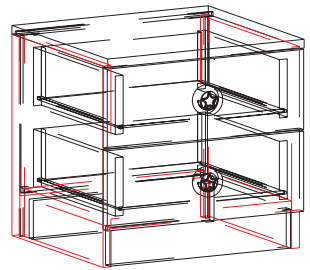

STAR NIGHTSTAND ASSEMBLY BOOK