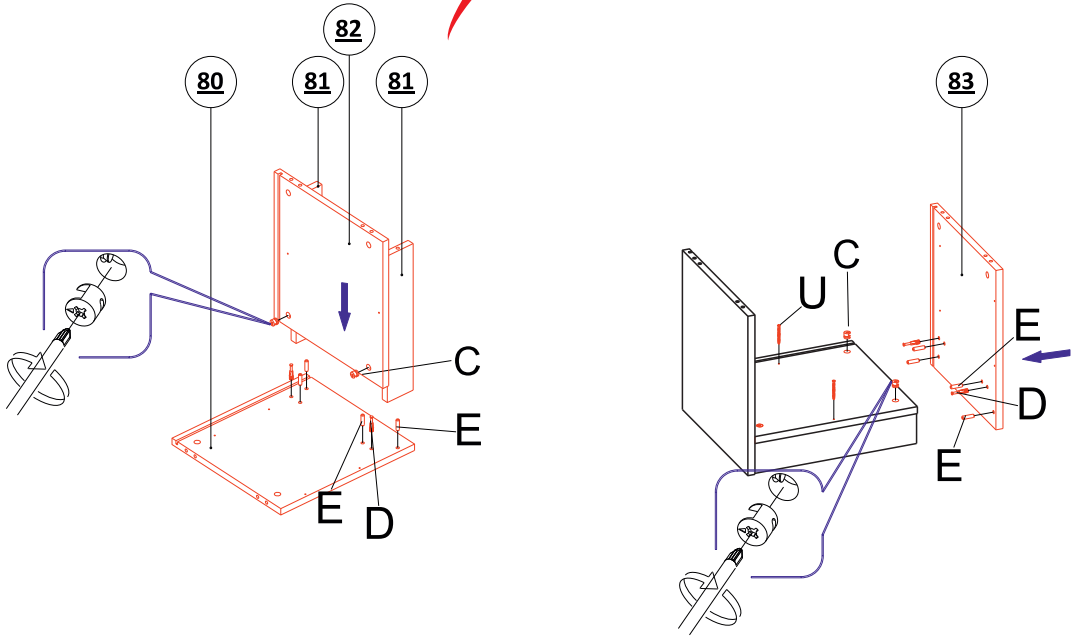

Bu İşlem
This Process