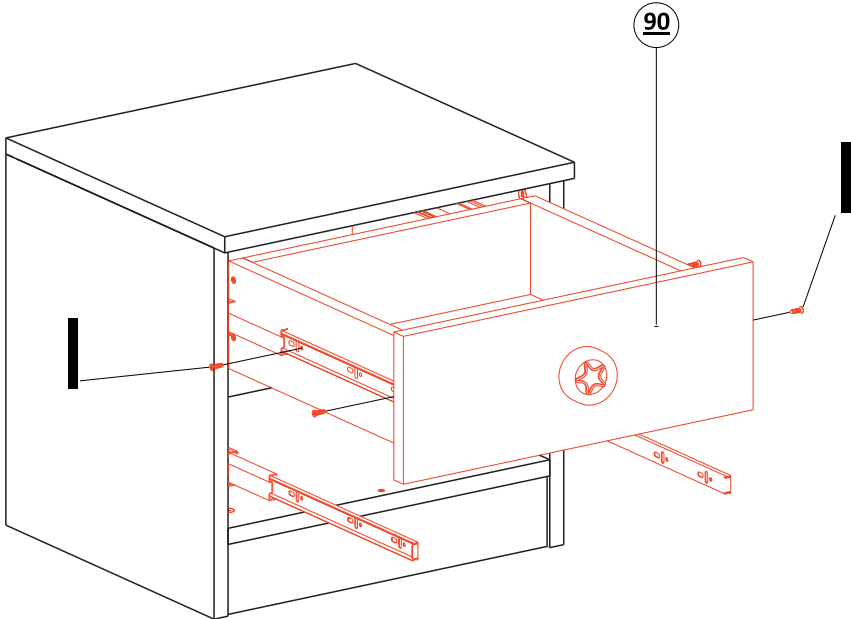

STAR NIGHTSTAND ASSEMBLY BOOK

4
STEP