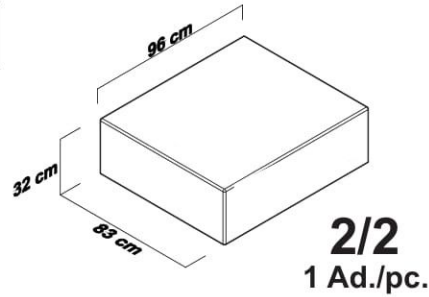

# PRINCESS CARRIAGE ASSEMBLY

The Total Time 1.5 Hours

KOD/MODEL NR

PRINCESS

ÜRÜN ADI/PRODUCT NAME

PRENSES ARABA KARYOLA - (PRINCESS CAR BED 90 X 190)

Montaj Klavuzu-Assembly Instructions

Sayfa-Page:8/1

2/1

2/2

1

2

3

4

5

4