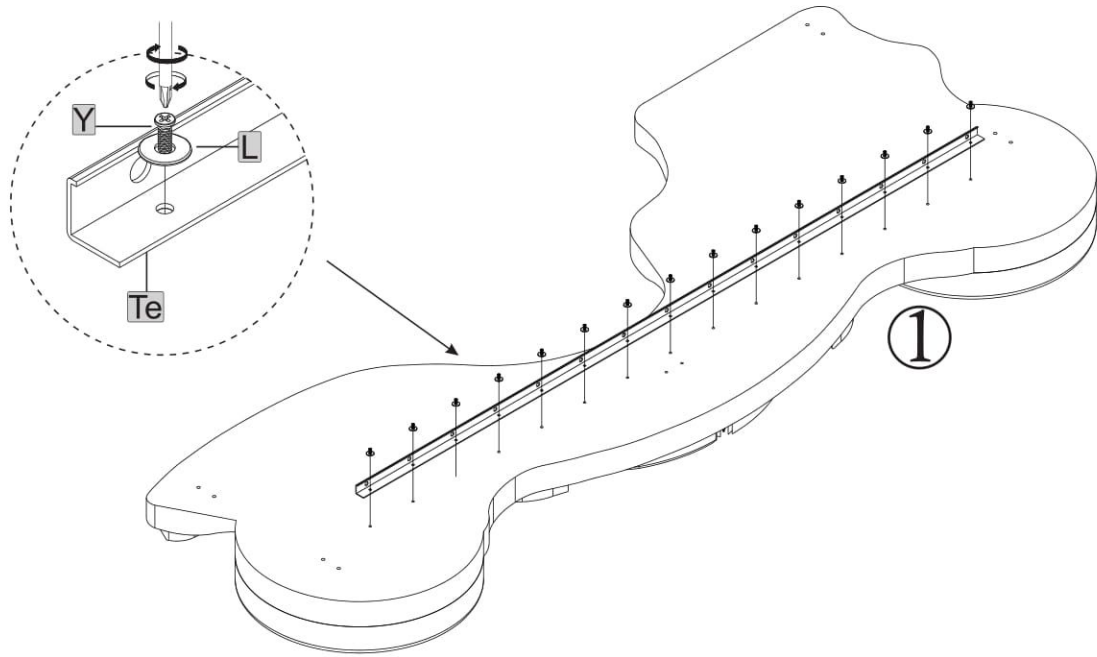

# PRINCESS CARRIAGE ASSEMBLY

The Total Time 1.5 Hours

KOD/MODEL NR

PRINCESS

ÜRÜN ADI/PRODUCT NAME

PRENSES ARABA KARYOLA - (PRINCESS CAR BED 90 X 190)

Montaj Klavuzu-Assembly Instructions

Sayfa-Page:8/1

2/1

2/2

1

2

3

4

5

4