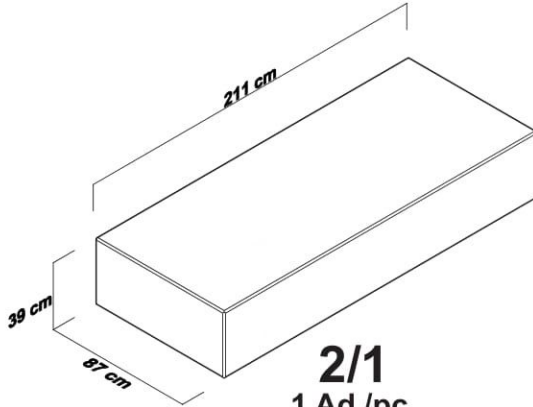

# PRINCESS CARRIAGE ASSEMBLY

The Total Time 1.5 Hours

KOD/MODEL NR

PRINCESS

ÜRÜN ADI/PRODUCT NAME

PRENSES ARABA KARYOLA - (PRINCESS CAR BED 90 X 190)

Montaj Klavuzu-Assembly Instructions

Sayfa-Page:8/1

2/1

2/2

1

2

3

4

5

4