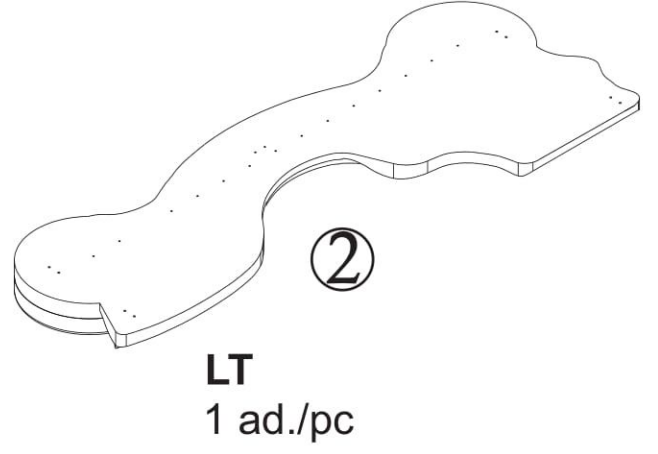

# PRINCESS CARRIAGE ASSEMBLY

The Total Time 1.5 Hours

KOD/MODEL NR

PRINCESS

ÜRÜN ADI/PRODUCT NAME

PRENSES ARABA KARYOLA - (PRINCESS CAR BED 90 X 190)

Montaj Klavuzu-Assembly Instructions

Sayfa-Page:8/1

2/1

2/2

1

2

3

4

5

4