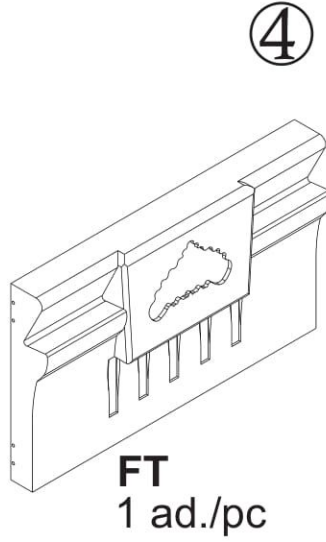

# PRINCESS CARRIAGE ASSEMBLY

The Total Time 1.5 Hours

KOD/MODEL NR

PRINCESS

ÜRÜN ADI/PRODUCT NAME

PRENSES ARABA KARYOLA - (PRINCESS CAR BED 90 X 190)

Montaj Klavuzu-Assembly Instructions

Sayfa-Page:8/1

2/1

2/2

1

2

3

4

5

4