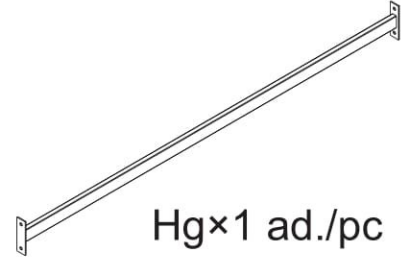

# PRINCESS CARRIAGE ASSEMBLY

The Total Time 1.5 Hours

KOD/MODEL NR

PRINCESS

ÜRÜN ADI/PRODUCT NAME

PRENSES ARABA KARYOLA - (PRINCESS CAR BED 90 X 190)

Montaj Klavuzu-Assembly Instructions

Sayfa-Page:8/1

2/1

2/2

1

2

3

4

5

4