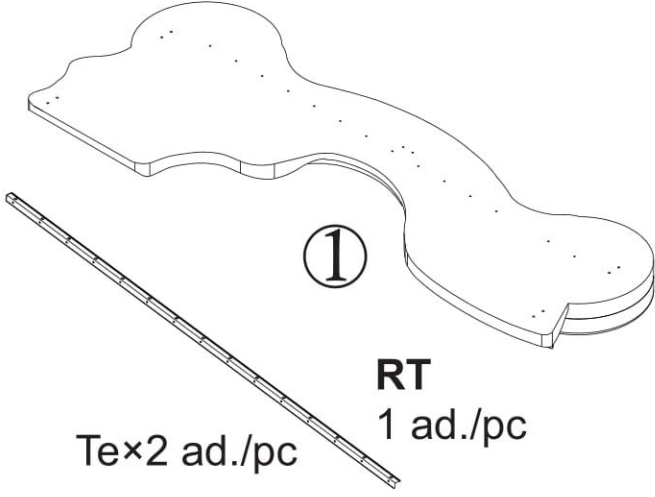

# PRINCESS CARRIAGE ASSEMBLY

The Total Time 1.5 Hours

KOD/MODEL NR

PRINCESS

ÜRÜN ADI/PRODUCT NAME

PRENSES ARABA KARYOLA - (PRINCESS CAR BED 90 X 190)

Montaj Klavuzu-Assembly Instructions

Sayfa-Page:8/1

2/1

2/2

1

2

3

4

5

4