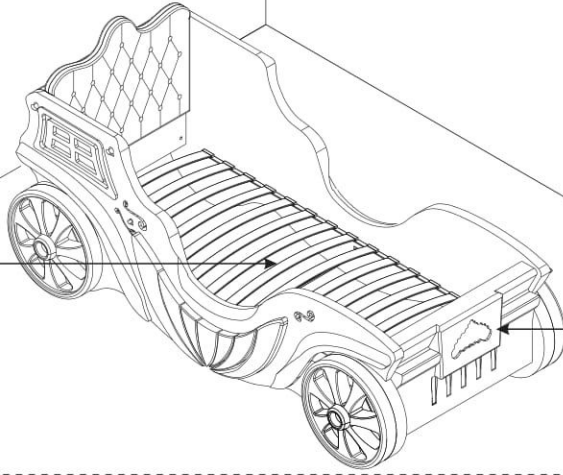

# PRINCESS CARRIAGE ASSEMBLY

The Total Time 1.5 Hours

KOD/MODEL NR

PRINCESS

ÜRÜN ADI/PRODUCT NAME

PRENSES ARABA KARYOLA - (PRINCESS CAR BED 90 X 190)

Montaj Klavuzu-Assembly Instructions

Sayfa-Page:8/1

2/1

2/2

1

2

3

4

5

4