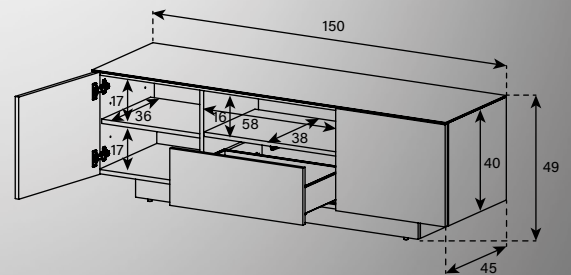

European
Manufactured

LB1530-BNW

42 - 65"

40 KG

Laminated
MDP + Glass

W150 x D45 x H49 cm

Introduction

Functional and Stunning audio video furniture from the Value Series by Sonorous. Handmade using the highest quality materials, the Sonorous LB1530 offers a plentiful and complete solution to store and conceal your audio video and gaming equipment.

Features

- Right and Left hand side doors conceal two shelved compartments.
- A lower central storage drawer.
- The central upper section is designed to house a centre speaker or soundbar.
- Black body, front doors and drawer Black North Wood decor.