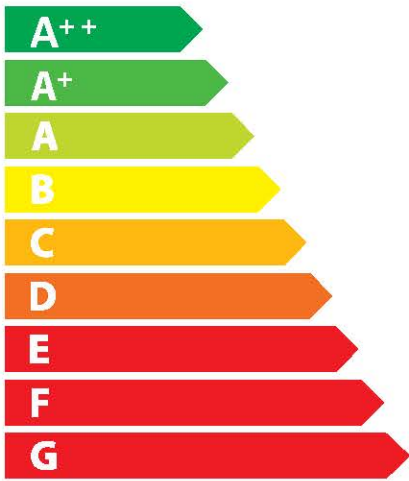

ENERG
енергия · ενεργεια

Bullerjan GmbH

B⁴

Icon representing a room with a window, a lamp, and a radiator, indicating the power rating for room heating.

8,0
kW

ENERGIA · ЕНЕРГИЯ · ΕΝΕΡΓΕΙΑ · ENERGIJA · ENERGY · ENERGIE · ENERGI