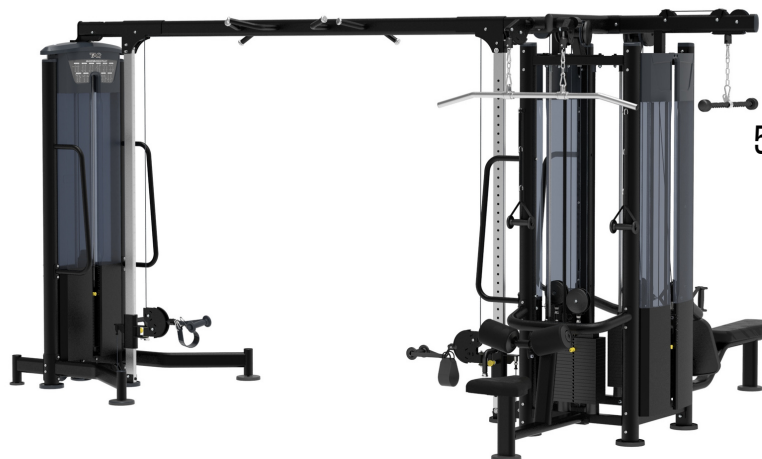

ELITE STRENGTH LINE

CABLE CROSSOVER

ELITE - CC

PLATE LOADED
 COLOR: BLACK FRAME
 SIZE: 94"H X 166"W X 58"D

PLATE LOADED LEG PRESS

ELITE - LP

PLATE LOADED
 COLOR: BLACK FRAME
 SIZE: 61"H X 77"W X 97"D

TAGFITNESS.NET

SMITH MACHINE

ELITE - SM

PLATE LOADED
 COLOR: BLACK FRAME
 SIZE: 94"H X 89"W X 53"D

5-STACK CABLE CROSSOVER

ELITE - 5S

PLATE LOADED
 COLOR: BLACK FRAME
 SIZE: 94"H X 201"W X 138"D