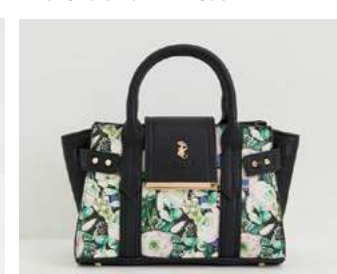

Sage Quilted Camera Bag 47034
WS £17.39 / RRP £40

Sage Large Quilted Twist Lock Purse 47036
WS £10 / RRP £25

Buttermere Embroidery Camera bag with flap 47051
WS 25.22 / RRP £58

Buttermere Medium Cross Body Bag 47048
WS £26.09 / RRP £60

Buttermere Floral Medium Cross Body Bag 47047
WS £26.09 / RRP £60

Pink Quilted Backpack 47033
WS £28.26 / RRP £65

Quilted Satchel 47035
WS £29.57 / RRP £68

Pink Large Quilted Twist Lock Purse 47037
WS £10.87 / RRP £25

Buttermere Large Cross Body 47045
WS £26.09 / RRP £60

Buttermere Handheld Bag 47049
WS £28.26 / RRP £65

Buttermere Floral Handheld Bag 47050
WS £28.26 / RRP £65

Hare & Fox Printed Book Tote
47007
WS £ 22.61 / RRP £52