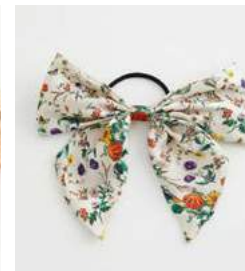

Toile de Jouy Oversized Hairbow 45004
WS £2.86 / RRP £8

Curiouser Oversized Hairbow 45008
WS £3.57 / RRP £10

Pumpkin Ivory Oversized Bow 45014
WS £3.57 / RRP £10

Pumpkin Black Oversized Bow 45015
WS £3.57 / RRP £10