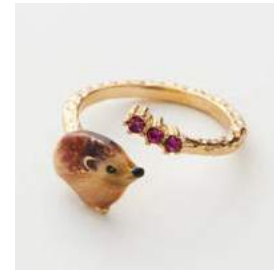

Enamel Dormouse Ring
M: 62168
WS £7.50 / RRP £21

Enamel Dormouse Bangle
M: 62167 / GH: 62186
WS £9.64 / RRP £27

Enamel Dormouse Brooch
M: 62166 / GH: 62185 |
WS £7.50 / RRP £21

Enamel Frog Brooch
M: 40025 / CH: 40059 |
WS £7.50 / RRP £21

Enamel Frog Huggie Hoops
M: 40023 / CH: 40057
WS £9.64 / RRP £27

Enamel Frog Short NL
M: 40024 / CH: 40058
WS £7.50 / RRP £21

Enamel Hedgehog Studs
GH: 62188
WS £8.57 / RRP £24

Enamel Hedgehog NL
GH: 62189
WS £7.50 / RRP £21

Stacking Ring Set
M: 40029 / G: 40063
WS £7.50 / RRP £21

Enamel Frog Ring
Small M: 40027 / CH: 40061
Med M: 40028 / CH: 40062
WS £7.50 / RRP £21

Enamel Frog Bangle
M: 40026 / CH: 40060
WS £9.64 / RRP £27

Enamel Hedgehog Ring
GH: 62192
WS £7.50 / RRP £21

Enamel Hedgehog Bangle
M: 62172 / GH: 62191
WS £9.64 / RRP £27

Enamel Hedgehog Brooch
GH: 62190
WS £7.50 / RRP £21

Enamel Otter Ring
M: 40070 / G: 40084
WS £7.50 / RRP £21