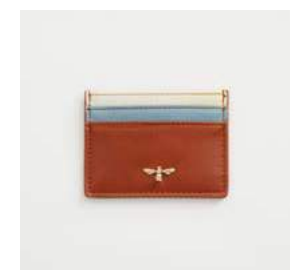

Toile de Jouy Saddle Bag 47017
WS £19.57 / RRP £45

Mini Alice Tan Tote 47028
WS £21.74 / RRP £50

Mini Alice Blue Tote 47027
£21.74 / RRP £50

Buckle Bag 47023
WS £19.57 / RRP £45

Curiouser Frog Embroidered Messenger Bag 47022
WS £20.87 / RRP £48

Toile de Jouy Quilted Camera Bag 47019
WS £17.39 / RRP £40

Toile de Jouy Quilted Camera Bag 47018
WS £17.39 / RRP £40

Woven Mini Alice Tote 47025
£21.74 / RRP £50

Mini Alice Green Tote 47026
£21.74 / RRP £50

Curiouser Purse 47013
WS £9.57 / RRP £22

Curiouser Camera Bag 47020
WS £17.39 / RRP £40

Toile de Jouy Quilted Tote 47031
WS £26.09 / RRP £60

Woven Saddle Bag 47016
WS £19.57 / RRP £45

Dig Deep Ochre Card Holder 47010
WS £6.52 / RRP £15

Dig Deep Tan Card Holder 47009
WS £6.52 / RRP £12

Toile de Jouy Purse 47014
WS £9.57 / RRP £22

Toile de Jouy Jewellery Pouch | 47015
WS £11.74 / RRP £27

Blue Alice Tote 47054
WS £26.09 / RRP £60

Woven Alice Tote 47029
WS £26.09 / RRP £60