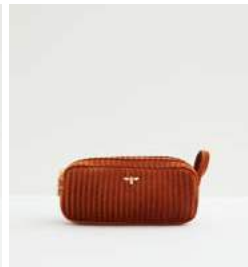

Tan PU Saddle Bag
71589
WS £17.39 / RRP £40

Navy Meadow Tote
71583
WS £23.91 / £55

Navy Meadow Travel Pouch
76599
WS £8.70 / £20

Oatmeal Meadow Tote
71582
WS £23.91 / £55

Black Faux Suede Hobo
71590
WS £26.09 / RRP £60

Black Faux Suede Backpack
71591
WS £23.91 / RRP £55

Green Velvet Waist Bag
76598
WS £10.87 / RRP £25

Navy Velvet Waist Bag
76597
WS £10.87 / RRP £25

Green Velvet Make up
Pouch | 76592
WS £6.52 / RRP £15

Tan Velvet Make up
Pouch | 76589
WS £6.52 / RRP £15

Pink Velvet Make up
Pouch | 76590
WS £6.52 / RRP £15

Navy Velvet Make up
Pouch | 76591
WS £6.52 / RRP £15

Toile de Jouy Buckle Bag 47024
WS £19.57 / RRP £45

Toile de Jouy Messenger Bag 47021
WS £20.87 / RRP £48

Toile de Jouy Saddle Bag 47017
WS £19.57 / RRP £45

Mini Alice Tan Tote 47028
WS £21.74 / RRP £50

Mini Alice Blue Tote 47027
£21.74 / RRP £50

Buckle Bag 47023
WS £19.57 / RRP £45

Curiouser Frog Embroidered Messenger Bag 47022
WS £20.87 / RRP £48