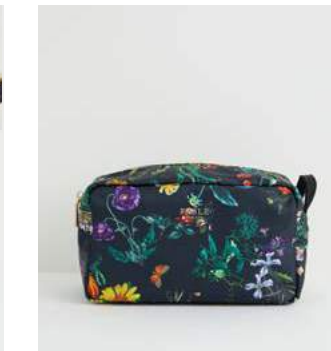

Pumpkin Ivory Travel Pouch
47074
WS £9.57 / RRP £22

Pumpkin Black Travel Pouch
47075
WS £9.57 / RRP £22