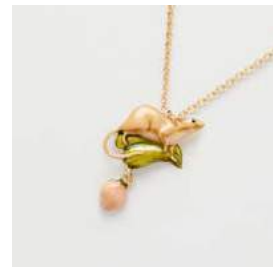

Enamel Black Bird Brooch
M: 40109 / CH: 40140
WS £8.57 / £24

Enamel Pigeon Stud Earrings
M: 40110 / CH: 40141
WS £9.64 / £27

Enamel Pigeon Short Necklace
M: 40111 / CH: 40142
WS £8.57 / £24

Enamel Pigeon Brooch
M: 40112 / CH: 40143
WS £8.57 / £24

Enamel Vole Stud Earrings
M: 40098 / CH: 40129
WS £9.64 / £27

Enamel Vole Short Necklace
M: 40099 / CH: 40130
WS £8.57 / £24

Enamel Vole Brooch
M: 40100 / CH: 40131
WS £8.57 / £24

Enamel Vole Ring
M: 40102 / CH: 40133
WS £8.57 / £24

Enamel Vole Bangle
M: 40101 / CH: 40132
WS £9.64 / £27

Enamel Rose bud & Mouse NL
M: 40149 / CH: 40153
WS £9.64 / £27

Enamel Badger Short NL
M: 40113 / CH: 40144
WS £8 / £24

Enamel Badger Brooch
M: 40114 / CH: 40145
WS £8 / £24

Enamel Rose bud earrings
M: 40148 / CH: 40152
WS £9.64 / £27

Enamel Pheasant Short NL
M: 40115 / CH: 40146
WS £9.64 / £27

Enamel Pheasant Brooch
M: 40116 / CH: 40147
WS £9.64 / £27

Enamel Spade Brooch
M: 40030 / CH: 40064
WS £7.50 / RRP £21