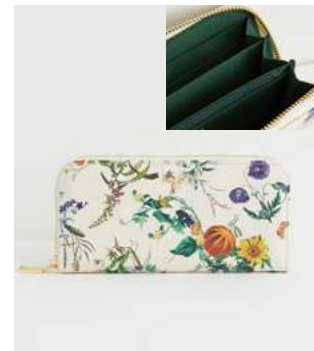

Pumpkin Ivory Card Holder
47070
WS £6.52 / RRP £15