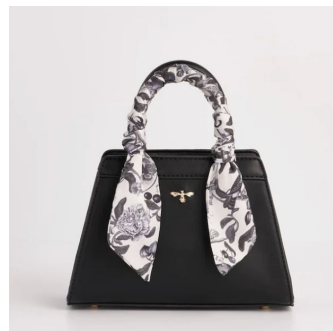

Printed Bangle
£12.86

Purse
£8.93

90cm Silk Square Scarf
£28.50

Love Potion
Embroidered Pouch
£17.24 x 1 piece

Double Cherry
Embroidered Pouch
£17.24 x 1 piece

Medium Backpack x 1 piece
£33.91

TREE OF LIFE

~ Luxury Edit ~

Raffia Basket Bag
£33.91

Black Saddle Bag
£21.90

Raffia Visor
£14

Raffia Saddle Bag
£25.22

Mini Structured Tote
£26.09

Sleep-mask
£7.83

Pyjamas
£32.61 x 3 (1 x each size)

Kimono
£36.96