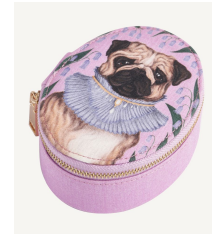

Backpack
£36.52

Camera Bag
£26.09

Tote
£33.91

Whippet Scarf
£11

Pug Scarf
£11

70cm Square Scarf
£12.50

Pug Pendant
£11.43

Whippet Pendant
£11.43

Tabby Pendant
£11.43

Doodle Pendant
£11.43

Ginger Pendant
£11.43

70cm Square Scarf
£12.50

Bundle Two £450

Includes 2 x pieces of each sku & packaging,
(unless otherwise noted)

PET PORTRAITS

~ Gift Edit ~

Whippet Jewellery Box
£13.57

Whippet Pouch 1 x piece
£15

Pug Pouch 1 x piece
£15

Pug Jewellery Box
£13.57

90cm Silk Square Scarf
£30.50

90cm Silk Square Scarf
£30.50

90cm Silk Square Scarf
£30.50

90cm Silk Square Scarf
£30.50