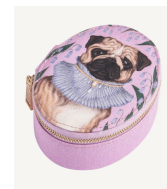

Whippet Jewellery Box
£13.57

Whippet Pouch 1 x piece
£15

Pug Pendant
£11.43

Whippet Pendant
£11.43

Tabby Pendant
£11.43

Doodle Pendant
£11.43

Ginger Pendant
£11.43

Pug Pouch 1 x piece
£15

Pug Jewellery Box
£13.57

Scarf Bundle £350

Includes 2 x pieces of each sku & packaging,
(unless otherwise noted)

- All placement print square scarves are 100% silk
90x90cm

- Repeat pet print square scarves designed at
70x70cm on imitation silk, recycled polyester