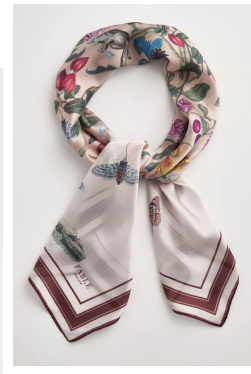

Mini Structured Tote
£26.09

Black Saddle Bag
£21.90

Bucket Bag
£28.90

70cm Square Scarf
£11

90cm Silk Square Scarf
£28.50

Square Scarf
£11

Lightweight Scarf
£9

Lightweight Scarf
£9