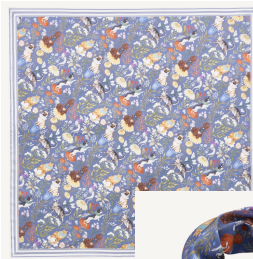

Pug Jewellery Box
£13.57

Scarf Bundle £350

Includes 2 x pieces of each sku & packaging,
(unless otherwise noted)

- All placement print square scarves are 100% silk
90x90cm

- Repeat pet print square scarves designed at
70x70cm on imitation silk, recycled polyester

- Rectangles scarves, soft lightweight
190 x 100cm on polyester

Whippet Scarf
£11
x 3 pieces

Pug Scarf
£11
x 3 pieces

70cm Square Scarf
£12.50

70cm Square Scarf
£12.50

90cm Silk Square Pet Scarves
£30.50 each