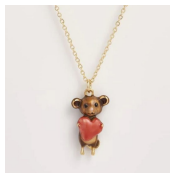

Lightweight Scarf
£9

Bucket Bag
£28.90

TREE OF LIFE

~ Press "Must Haves" ~

Bundle Three £650

Includes 2 x pieces of each sku & packaging,
(unless otherwise noted)

Lysander Mouse
Huggie Earrings
£12.86

Lysander Mouse
Necklace
£9.64

Printed Bangle
£12.86

Purse
£8.93

90cm Silk Square Scarf
£28.50

Love Potion
Embroidered Pouch
£17.24 x 1 piece

Double Cherry
Embroidered Pouch
£17.24 x 1 piece

Medium Backpack x 1 piece
£33.91

TREE OF LIFE

~ Luxury Edit ~