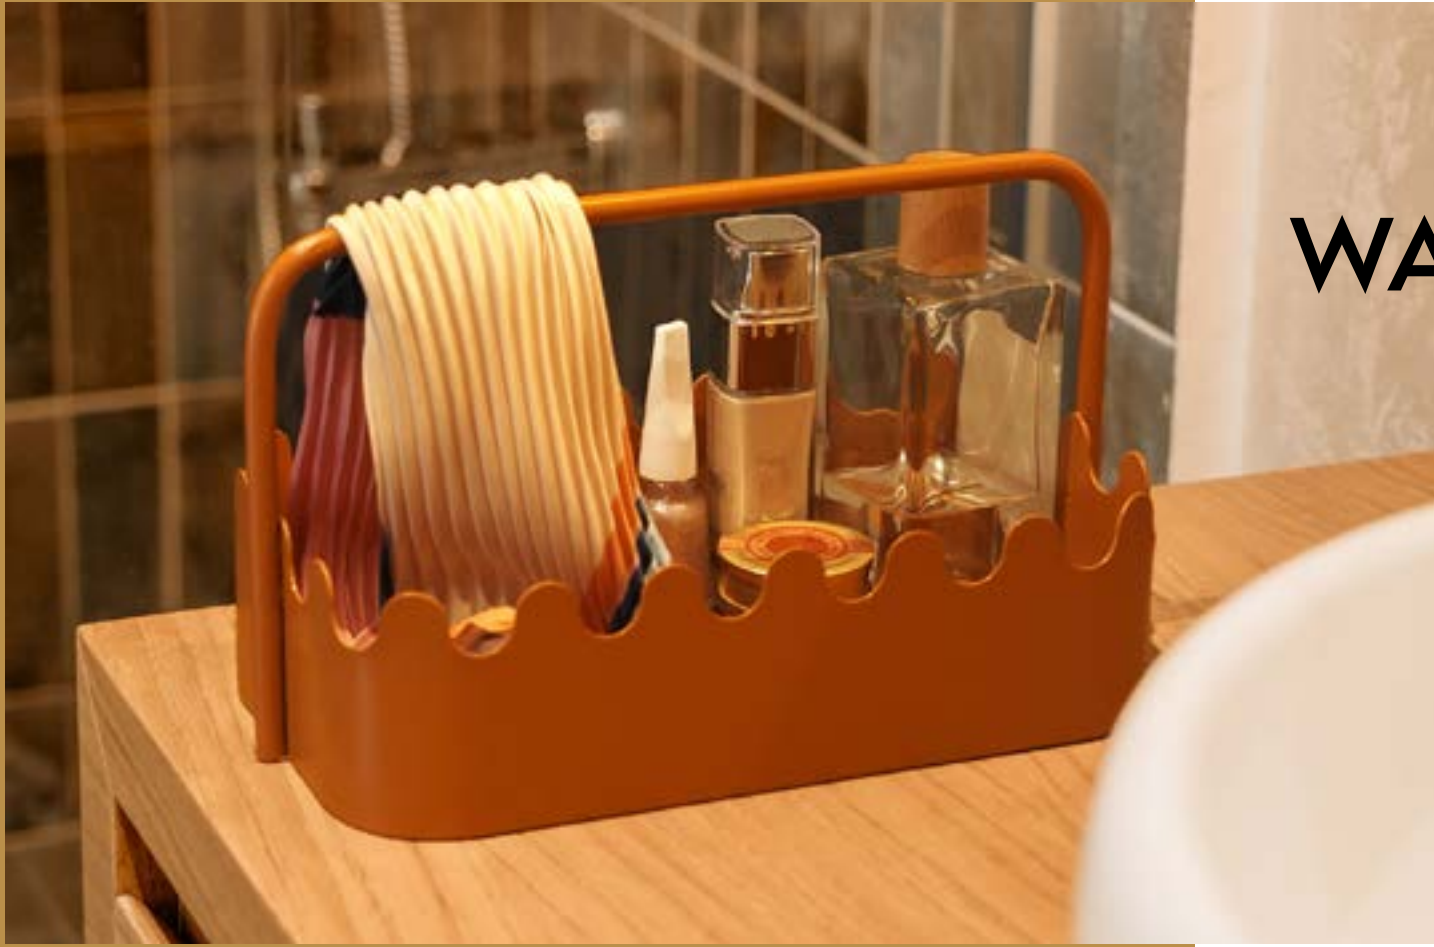

Sizes:  
35x38h cm

**Triple** Side & Coffee Table

**DANGER**

**PINCH  
POINT**

**GREASE**

**Tiny Mirror**

WAVY

**Organizer**  
designed by [studio.o](#)