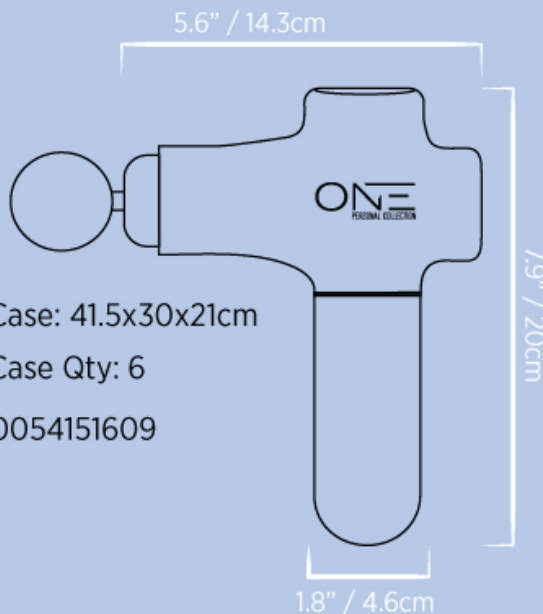

# Mini Percussive Therapy Massager

 LIGHTWEIGHT & COMPACT	 2000mAh RECHARGEABLE BATTERY	 3 ATTACHMENTS
 BRUSHLESS MOTOR	 3 SPEEDS 1600 / 2100 / 2600 RPMs	 UP TO 5 HOURS RUN TIME

## Product Dimensions:

Master Case: 41.5x30x21cm

Master Case Qty: 6

UPC: 810054151609

The ONE Home Collection Mini Percussive Therapy Massager is a pocket-sized device, which gives the quality muscle treatment with ideal portability. The compact but powerful high speed brushless motor with strong power and low noise. Providing the most versatile massage whenever it's needed. Utilized by numerous physical therapists, trainers, chiropractors and athletes. ONE Home Collection Mini Percussive Therapy Massager was designed and for maximum ergonomic comfort. The quick relief and relaxation gives the comfortable experience of hitting the depths of your body.