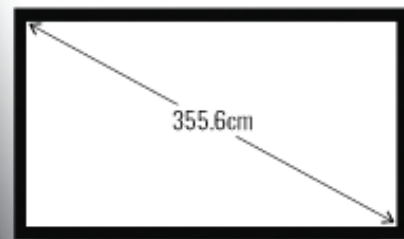

FIXED FRAME PROJECTION SCREEN

355.6cm / 16:9
PVC FABRIC

LENGTH	WIDTH	HEIGHT	WEIGHT
325.9cm	190.3cm	4.2cm	14.8kg

355.6cm / 16:9 4K WHITE PVC FABRIC FOR NORMAL / LONG THROW PROJECTORS

Product Dimension: 325.9cm x 190.3cm x 4.2cm
Weight: 14.8kg
UPC: 810054150558

- Viewing Size: 355.6cm
- Screen Resolution: 16:9
- Compatible with Active 3D Movies, 4K, Pictures and Games

Fixed Frame Projector Screens are among the most popular projector screens. The OPFIX140 is perfect for your home theater setup, business meetings, and more! With its 16:9 screen format and diagonal 355.6cm of screen, enjoy the view from any angle. The projector screen features a 1.1 gain reflectivity, enhancing the movie watching experience. The amazing quality of the OPFIX140 screen's reflective properties bring the vibrant colors to life and high-resolution images produced by your projector.