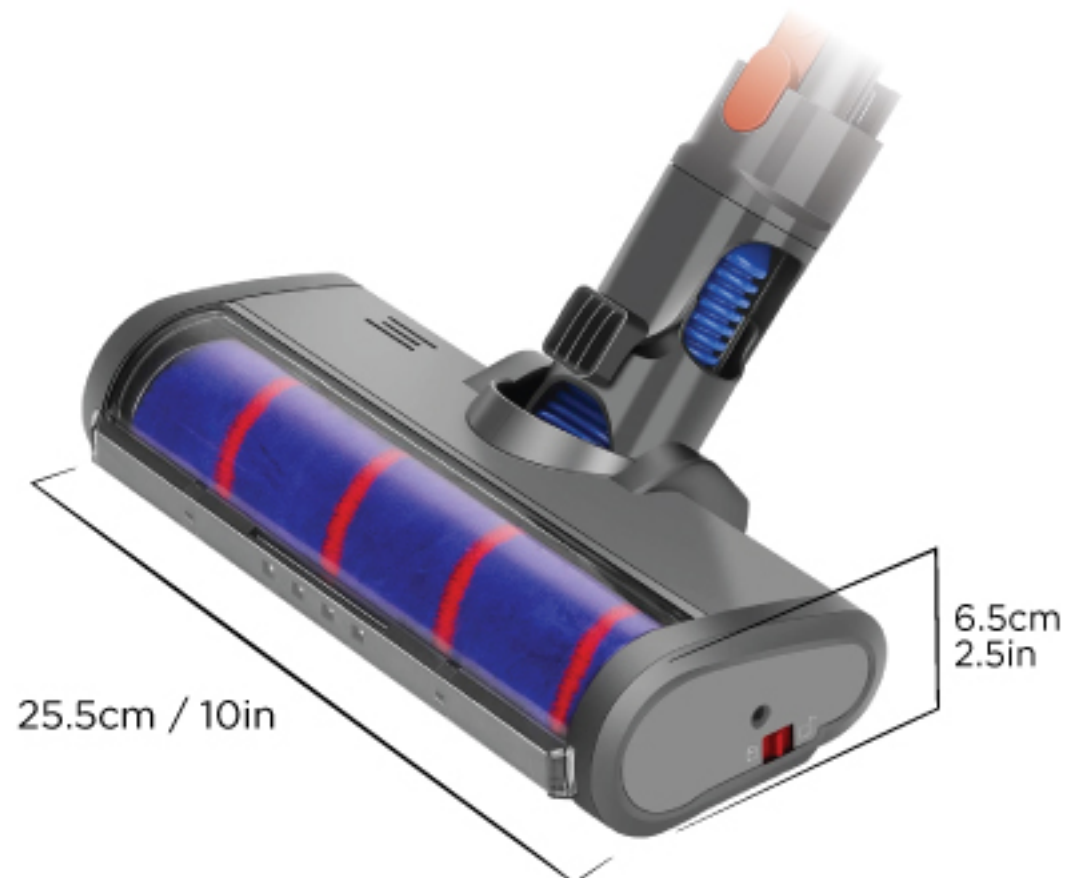

SOFT ROLLER HEAD

OVERVIEW:

Picks up Dirt and Dust

Suitable on Hard Floors

LED Front Lights

Washable Roller

FEATURES:

- **Compatible With:**
V7, V8, V10, V11, V15
- **Product Size: 25.5 x 6.5cm**
- **Detachable & Washable Roller Head**
- **Nylon Strips for Hard Floors**
- **Front LED Lights**
- **±90° Swivel**
- **Toggle Lock for Easy Detachment**

UPC: 810054152088

The ONE Home Collection Soft Roller Head is an attachment that excels when it comes to hard flooring. It is a versatile attachment where it can pick up dirt, dust, and bacteria in between crevices with its brush. It is compact in size and with the ±90° swivel, it can fit into hard to reach places like under couches and gaps in between furniture. See in dark areas of your floor with the LED lights attached in the front.

The roller itself is detachable and washable. Simply unlock it from the side of the attachment and remove the roller. Hand wash only as this may cause complications within a washer.