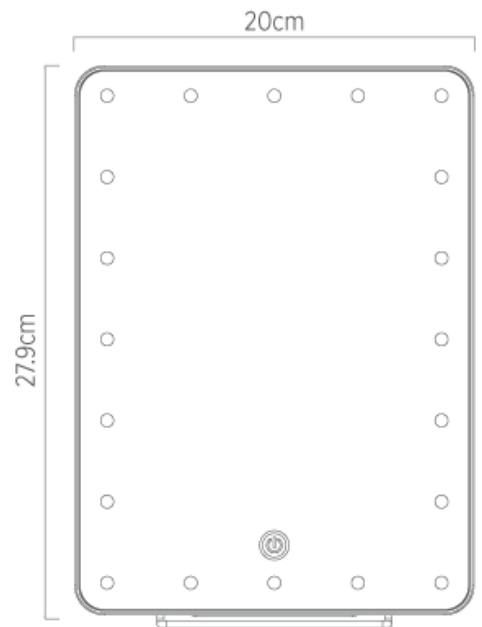

## FEATURES:

- **20x Energy Saving LED Bulbs**
- **Brightness Adjustment**
- **Touch Control**
- **Multifunctional Metal Hinges**
- **USB Charge**
- **Optional Battery Slot**

ONE Home Collection Portable LED Beauty Mirror provides the perfect platform to follow your favorite make-up tutorials or get creative. With 20 adjustable flushed LED lights and with the collapsible hinges, bring the LED mirror anywhere.

ONE Home Collection LED Beauty Mirror has a small slim design (smaller than a binder) to carry around. It can be placed on top of your vanity table in bathroom or studio workshop. Equipped with multifunctional metal hinges, our mirror can be placed on walls or table tops. Our LED Beauty Mirror is perfect for commercial areas such as hair salon, wedding or dressing room.