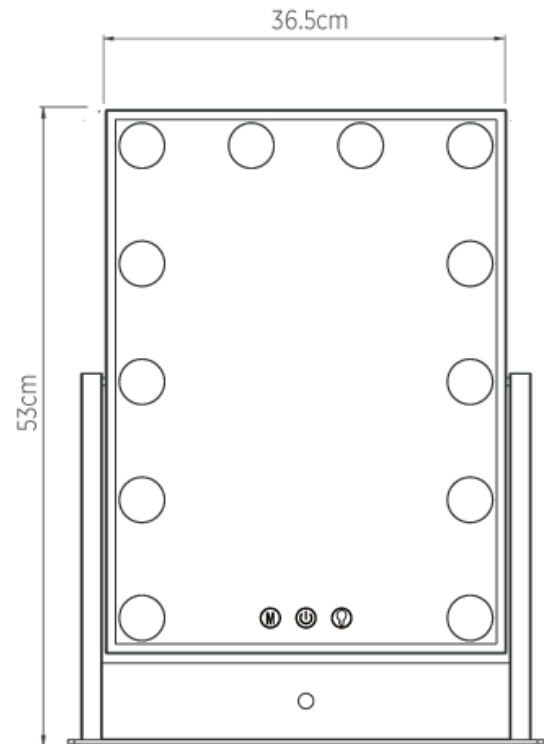

ONE Home Collection LED Beauty Mirror has a Hollywood style design which has 12 LED bulbs surrounding the mirror. It can be placed on top of your vanity table in bathroom or studio workshop. Equipped with a drawer, we can store makeup and other utilites. Our LED Beauty Mirror is perfect for commercial areas such as hair salon, wedding or movie dressing room.