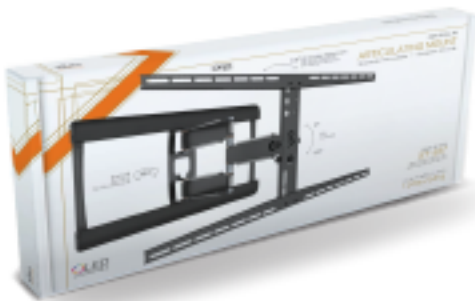

37-85"
TV Size

54kg
Max

200x200 to
400x400

4.8cm
Depth

-15° to 3°
Tilt

48.5cm
Extension

Universal Articulating Mount

A secure & easy to install, low profile design.

- Fits most TVs 37-85" in size and up to 120lbs/54kg in weight.
- Works with VESA patterns between 200x200 - 400x400.
- Low profile design sits just 1.9" (4.8 cm) from the wall.
- Extends over 19.1" (48.5cm) from the wall with a $\pm 180^\circ$ swivel.
- Tilts from -15° to 3° to help find the best viewing angle to suite your needs.
- All hardware is included, making installation an easy, hassle free process.
- A built-in cable management system keeps cords out of sight.
- A solid, all-metal construction and locking mechanism provide maximum stability.

Specifications

Retail Package Size: 87 x 47.3 x 7.6 cm

Master Carton Size: 89.5 x 50 x 18 cm

Master Carton Quantity: 2

UPC: 856476001764