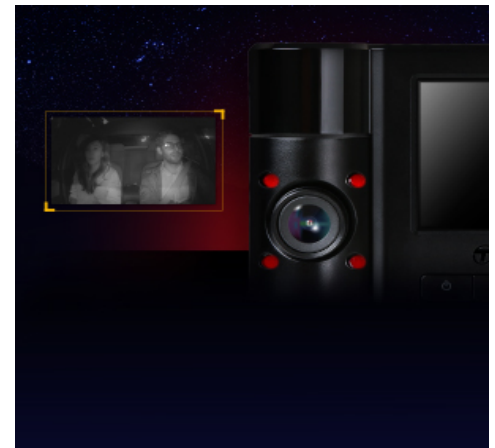

## Dashcams DrivePro 550

Transcend's DrivePro 550 is a dual lens dash camera that provides both drivers and passengers with optimum protection. The front lens features a high-sensitivity image sensor and wide field of view for capturing crystal-clear Full HD 1080P videos at 60fps, while the 180° rotatable rear lens is equipped with four Infrared LEDs, allowing sharp in-car video recordings at night and in low light conditions.

### Dual lens, double the safety

With its dual lens, the DrivePro 550 provides both drivers and passengers with optimum protection. It comes bundled with a Transcend microSD memory card built of high-quality NAND flash and tested under harsh environmental conditions.

### Vision in the dark

The DrivePro 550's front lens is equipped with a high-sensitivity image sensor to capture high-resolution images in superb, rich color even in low light. Supporting 1080P Full HD recording at 60fps, the front lens offers smooth footage as well as crisp still images.

### Rear lens with Infrared LEDs

The rear-lens camera can record in 1080P Full HD at 30fps. It has four infrared LEDs that will automatically turn on in dim light. This greatly improves recording quality inside the cabin, even in pitch-black darkness.