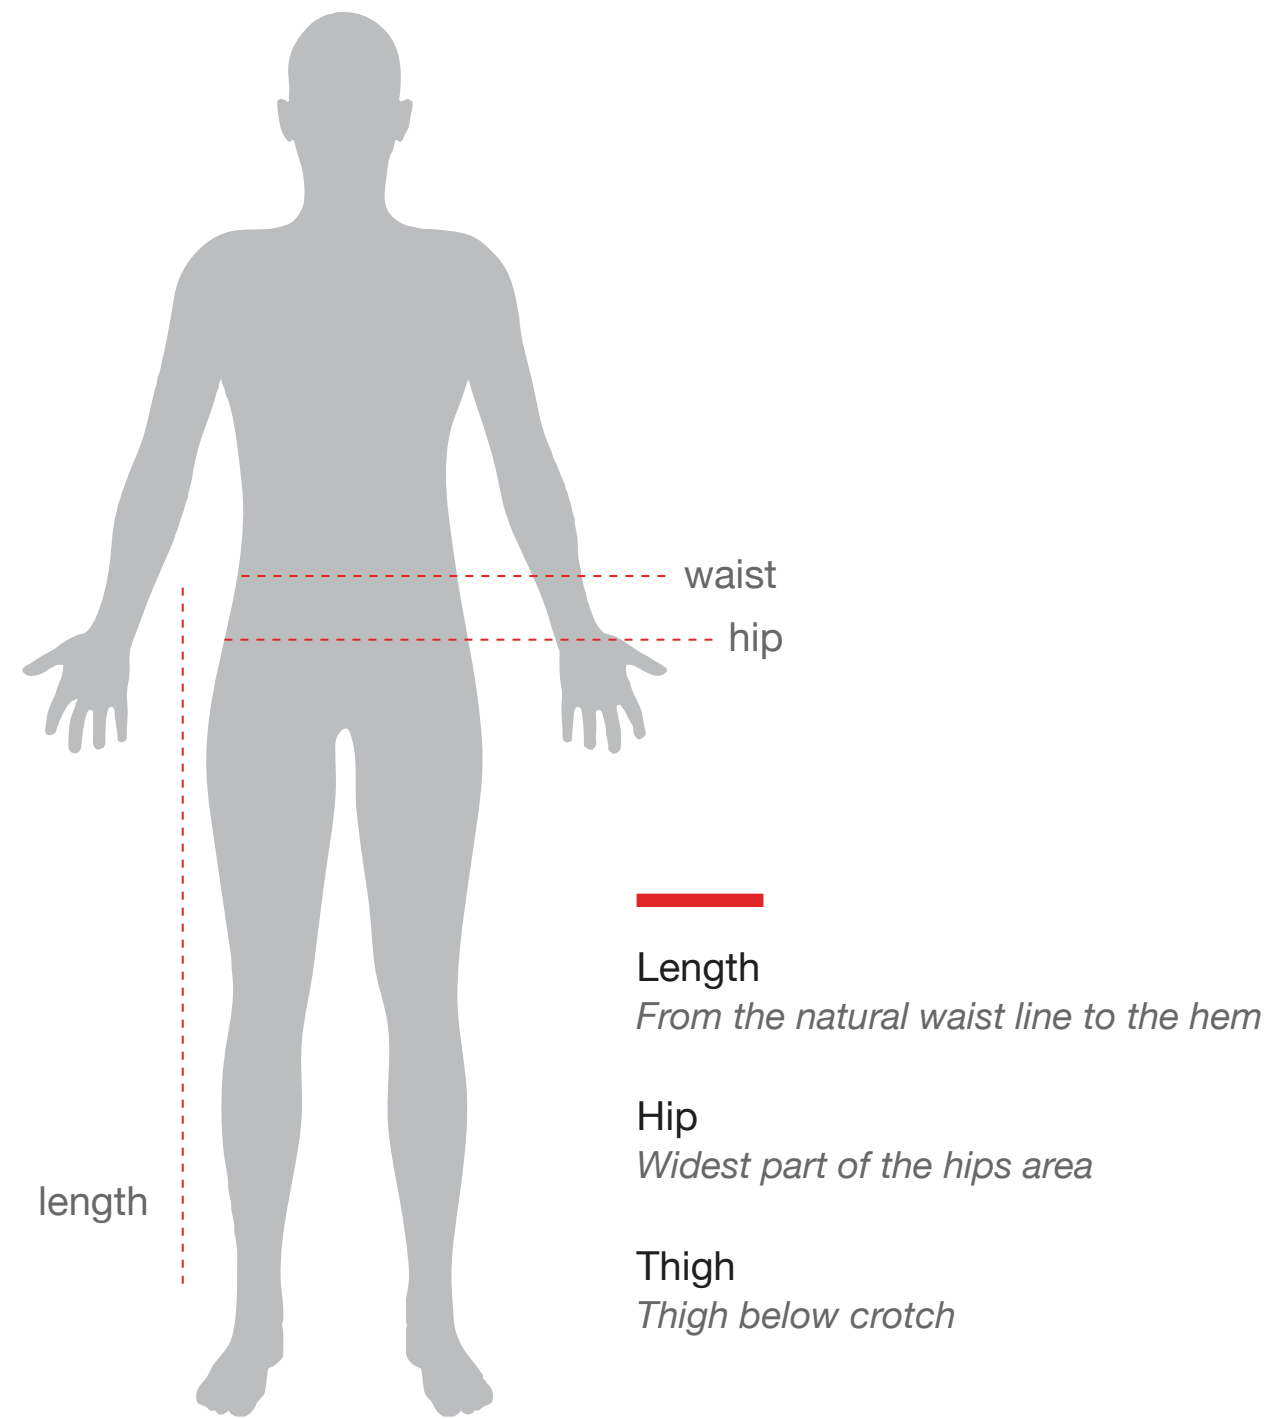

HOW DO I MEASURE

Please expect a 0.5 to 1 inch variation on actual product

GIRLS SENIOR SHIRT

	<i>IN INCHES</i>		
SIZE	CHEST	SHOULDER	BODY LENGTH
22	25	10.5	17
24	27	11	18
26	29	11.5	19
28	31	12	20
30	33	13	22
32	35	14	22
34	37	15	24
36	39	16	24
38	41	17	26
40	43	17	26
42	45	18	27
44	47	18	27
46	49	19	28

HOW DO I MEASURE

Please expect a 0.5 to 1 inch variation on actual product

GIRLS ELASTIC SKORTS

	<i>IN INCHES</i>			
SIZE	LENGTH	WAIST	HIP	
12	12	20	31	
13	13	21	33	
14	14	22	35	
15	15	23	37	
16	16	24	39	
17	17	25	41	
18	18	26	43	
19	19	27	45	
20	20	28	47	

HOW DO I MEASURE

Please expect a 0.5 to 1 inch variation on actual product

BOYS ELASTIC REGULAR PANTS

	<i>IN INCHES</i>			
SIZE	LENGTH	WAIST	HIP	
24	24	19	30	
26	26	20	32	
28	28	21	34	
30	30	22	34	
32	32	23	36	
34	34	24	38	
36	36	25	40	
38	38	26	42	
40	40	28	42	
42	42	30	44	
44	44	32	44	
46	46	32	46	

HOW DO I MEASURE

Please expect a 0.5 to 1 inch variation on actual product

GIRLS ELASTIC REGULAR PANTS

	<i>IN INCHES</i>			
SIZE	LENGTH	WAIST	HIP	
24	24	19	30	
26	26	20	32	
28	28	21	34	
30	30	22	34	
32	32	23	36	
34	34	24	38	
36	36	25	40	
38	38	26	42	
40	40	28	42	
42	42	30	44	
44	44	32	44	
46	46	32	46	