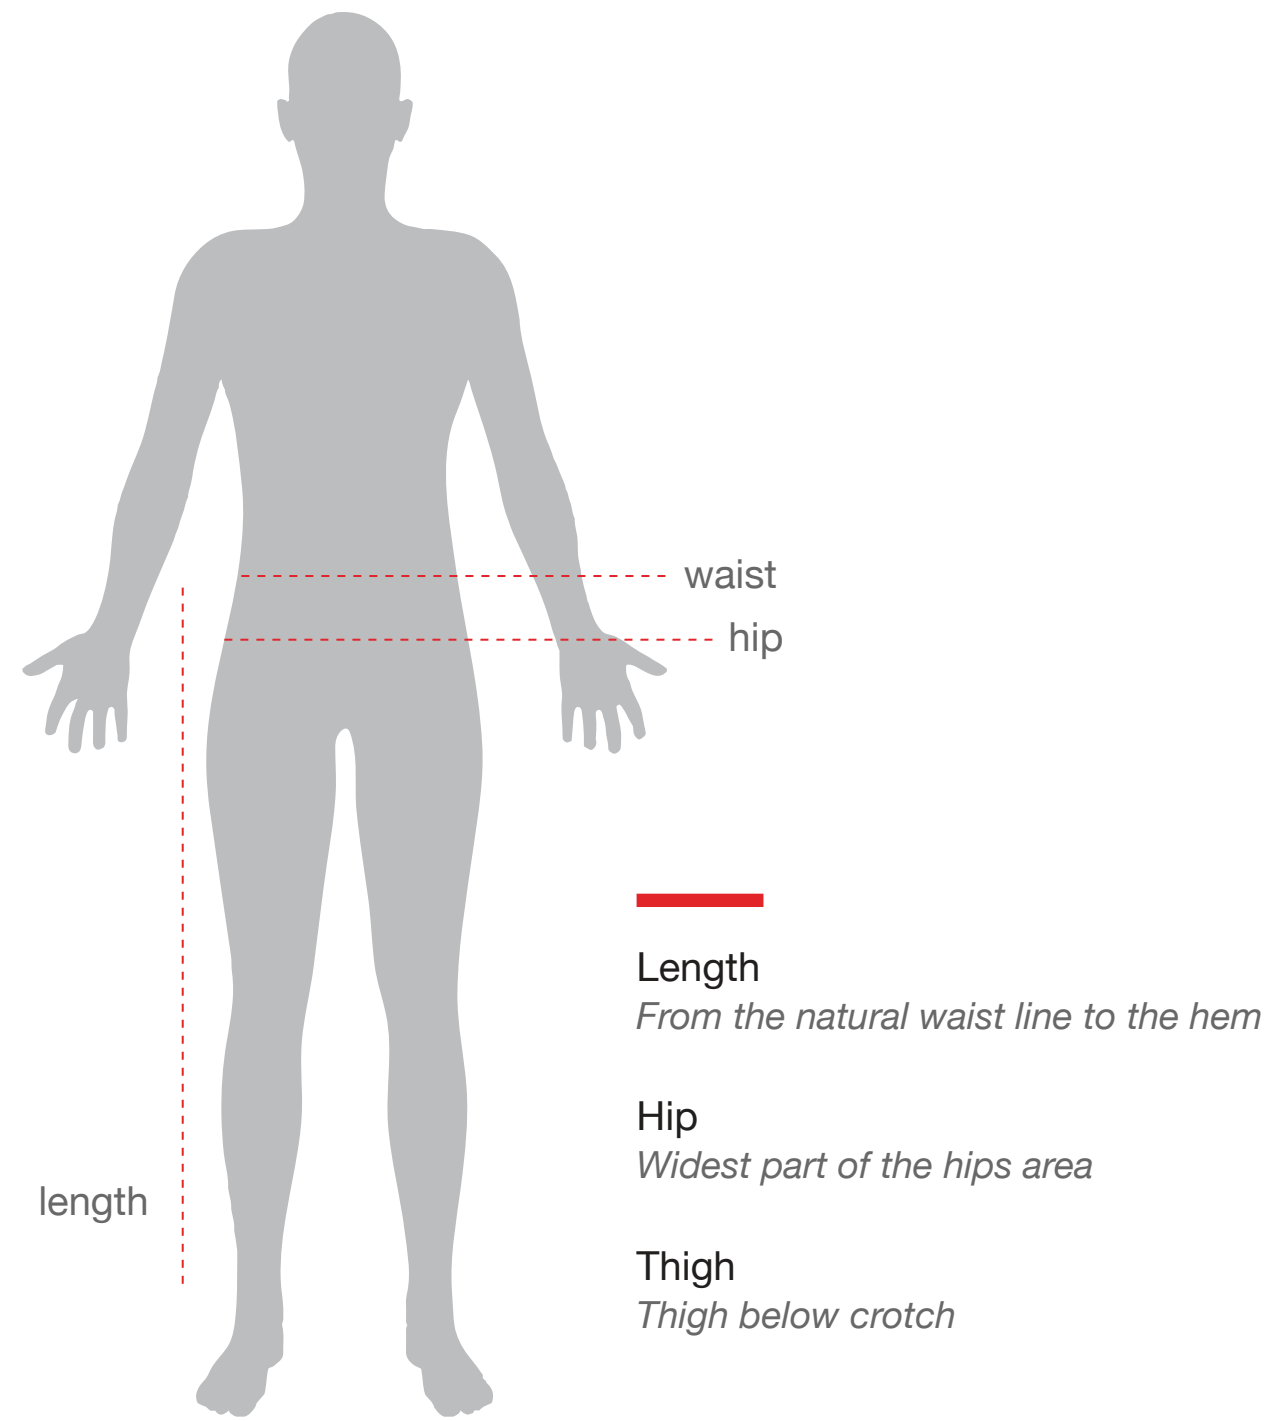

HOW DO I MEASURE

Please expect a 0.5 to 1 inch variation on actual product

BOYS ELASTIC REGULAR PANTS

	<i>IN INCHES</i>			
SIZE	LENGTH	WAIST	HIP	
24	24	19	30	
26	26	20	32	
28	28	21	34	
30	30	22	34	
32	32	23	36	
34	34	24	38	
36	36	25	40	
38	38	26	42	
40	40	28	42	
42	42	30	44	
44	44	32	44	
46	46	32	46	

HOW DO I MEASURE

Please expect a 0.5 to 1 inch variation on actual product

GIRLS ELASTIC REGULAR PANTS

	<i>IN INCHES</i>			
SIZE	LENGTH	WAIST	HIP	
24	24	19	30	
26	26	20	32	
28	28	21	34	
30	30	22	34	
32	32	23	36	
34	34	24	38	
36	36	25	40	
38	38	26	42	
40	40	28	42	
42	42	30	44	
44	44	32	44	
46	46	32	46	

HOW DO I MEASURE

Please expect a 0.5 to 1 inch variation on actual product

BOYS REGULAR FORMAL PANTS

	<i>IN INCHES</i>		
SIZE	WAIST	HIP	
26	26	34	
28	28	36	
30	30	38	
32	32	40	
34	34	42	
36	36	44	
38	38	46	
40	40	48	

HOW DO I MEASURE

Please expect a 0.5 to 1 inch variation on actual product

GIRLS REGULAR FORMAL PANTS

<i>IN INCHES</i>		
SIZE	WAIST	HIP
26	26	35
28	28	37
30	30	39
32	32	41
34	34	43
36	36	45
38	38	47
40	40	49