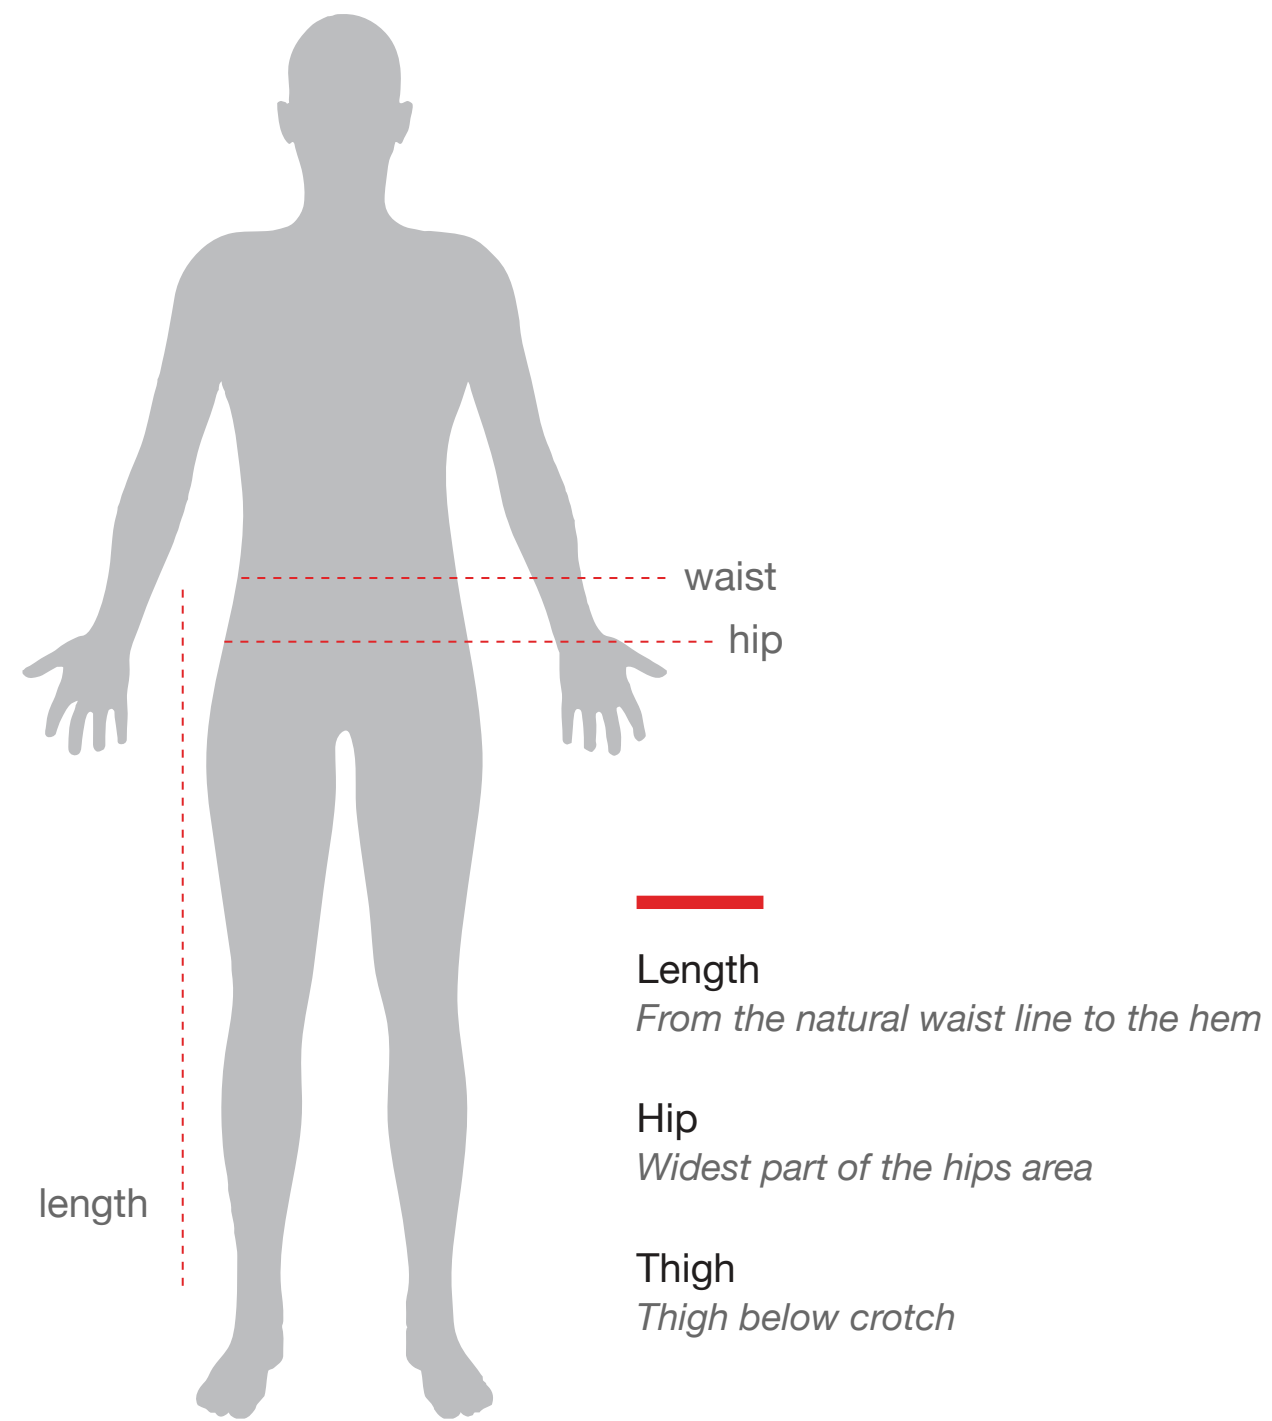

HOW DO I MEASURE

Please expect a 0.5 to 1 inch variation on actual product

GIRLS ELASTIC SKORTS

	<i>IN INCHES</i>			
SIZE	LENGTH	WAIST	HIP	
12	12	20	31	
13	13	21	33	
14	14	22	35	
15	15	23	37	
16	16	24	39	
17	17	25	41	
18	18	26	43	
19	19	27	45	
20	20	28	47	

HOW DO I MEASURE

Please expect a 0.5 to 1 inch variation on actual product

BOYS ELASTIC REGULAR PANTS

	<i>IN INCHES</i>			
SIZE	LENGTH	WAIST	HIP	
24	24	19	30	
26	26	20	32	
28	28	21	34	
30	30	22	34	
32	32	23	36	
34	34	24	38	
36	36	25	40	
38	38	26	42	
40	40	28	42	
42	42	30	44	
44	44	32	44	
46	46	32	46	

HOW DO I MEASURE

Please expect a 0.5 to 1 inch variation on actual product

GIRLS ELASTIC REGULAR PANTS

	<i>IN INCHES</i>			
SIZE	LENGTH	WAIST	HIP	
24	24	19	30	
26	26	20	32	
28	28	21	34	
30	30	22	34	
32	32	23	36	
34	34	24	38	
36	36	25	40	
38	38	26	42	
40	40	28	42	
42	42	30	44	
44	44	32	44	
46	46	32	46	

HOW DO I MEASURE

Please expect a 0.5 to 1 inch variation on actual product

BOYS REGULAR FORMAL PANTS

	<i>IN INCHES</i>		
SIZE	WAIST	HIP	
26	26	34	
28	28	36	
30	30	38	
32	32	40	
34	34	42	
36	36	44	
38	38	46	
40	40	48	