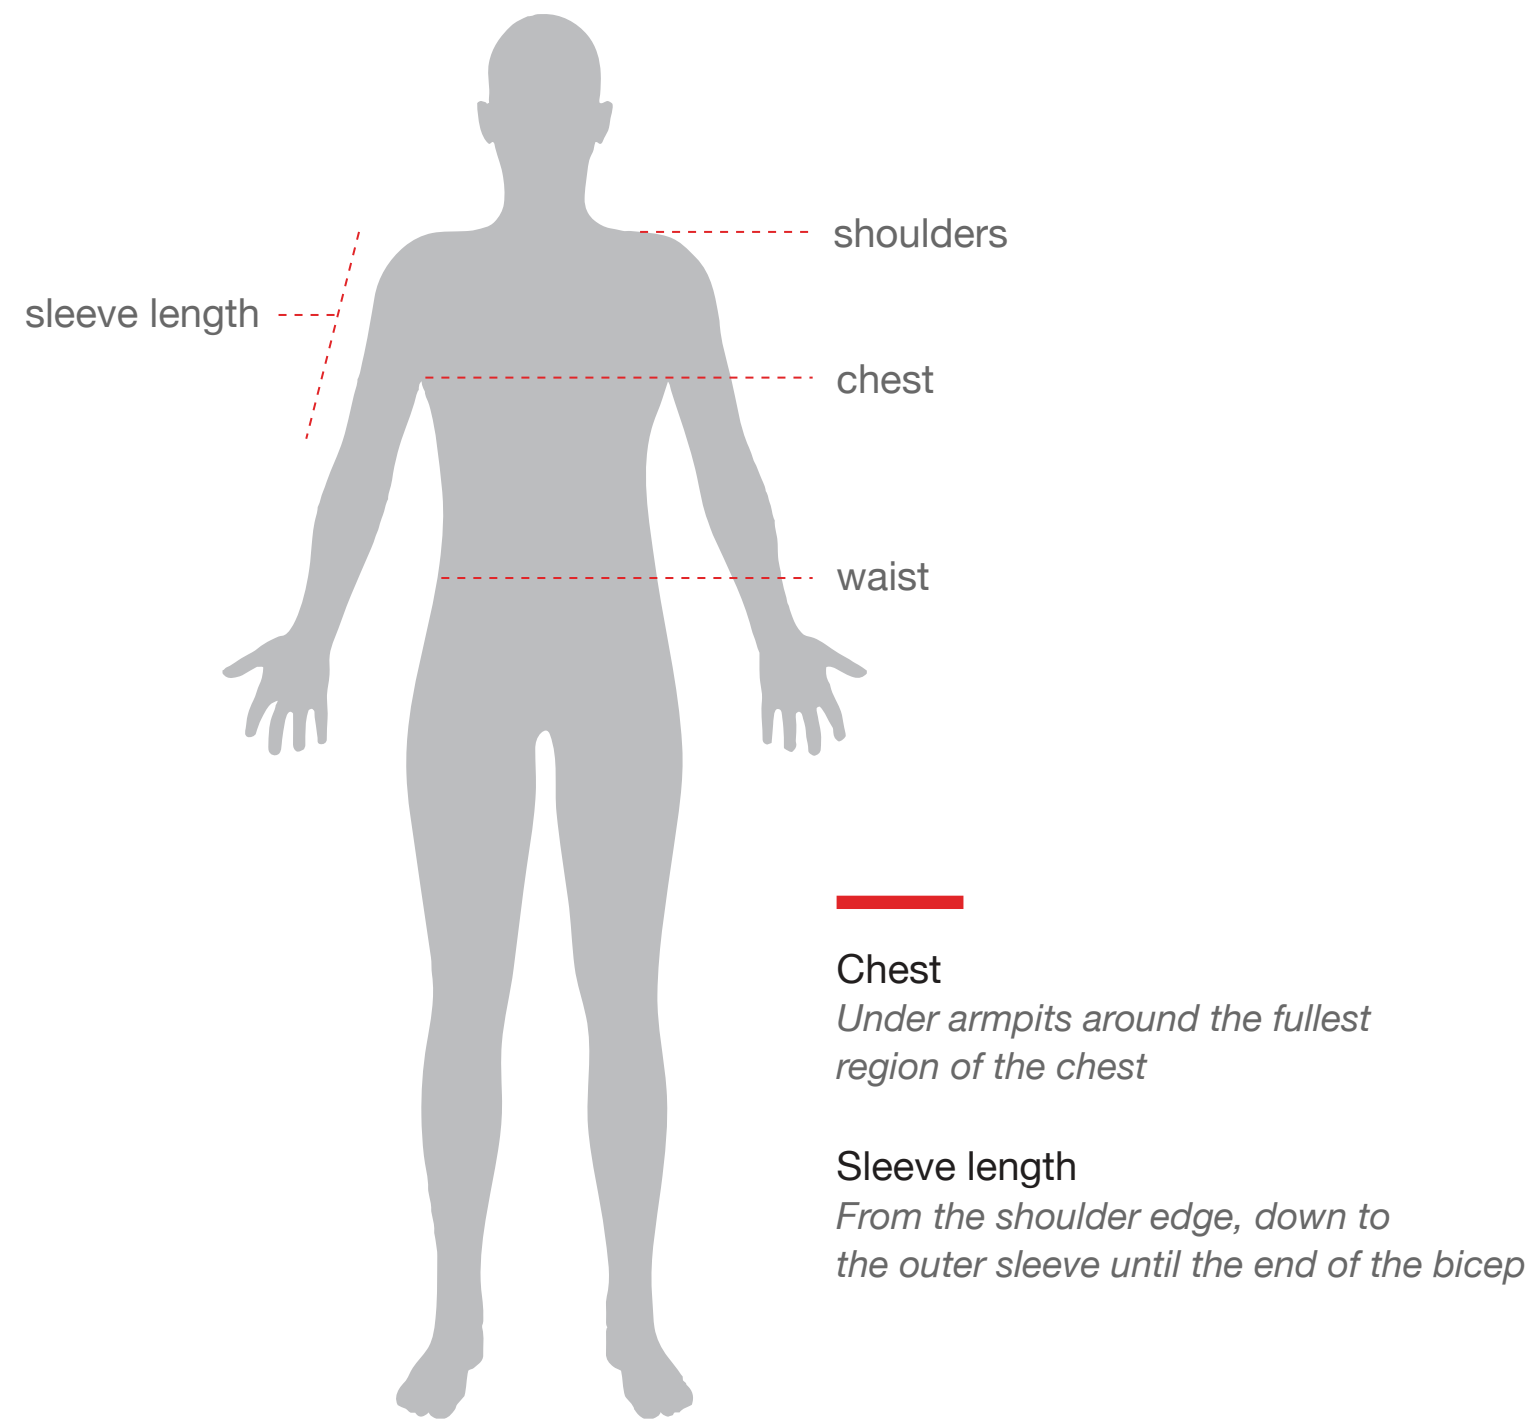

THREADWORKS®

UNIFORMS & MORE

TW SIZE GUIDE 2023

*Measurements applicable for all schools.
For Inventure specifically, scroll below.*

HOW DO I MEASURE

Please expect a 0.5 to 1 inch variation on actual product

T-SHIRTS SIZE CHART

Polo T-Shirt | House T-Shirt | PE T-Shirt

<i>IN INCHES</i>			
SIZE	CHEST	SHOULDER	BODY LENGTH
22	22	10	16
24	24	10.5	17
26	26	11	18
28	28	11.5	20
30	30	12.5	22
32	32	13.5	22
34	34	14.5	24
36	36	15.5	24
38	38	16.5	26
40	40	17.5	26
42	42	18	28
44	44	19	28
46	46	19	29
48	48	20	30