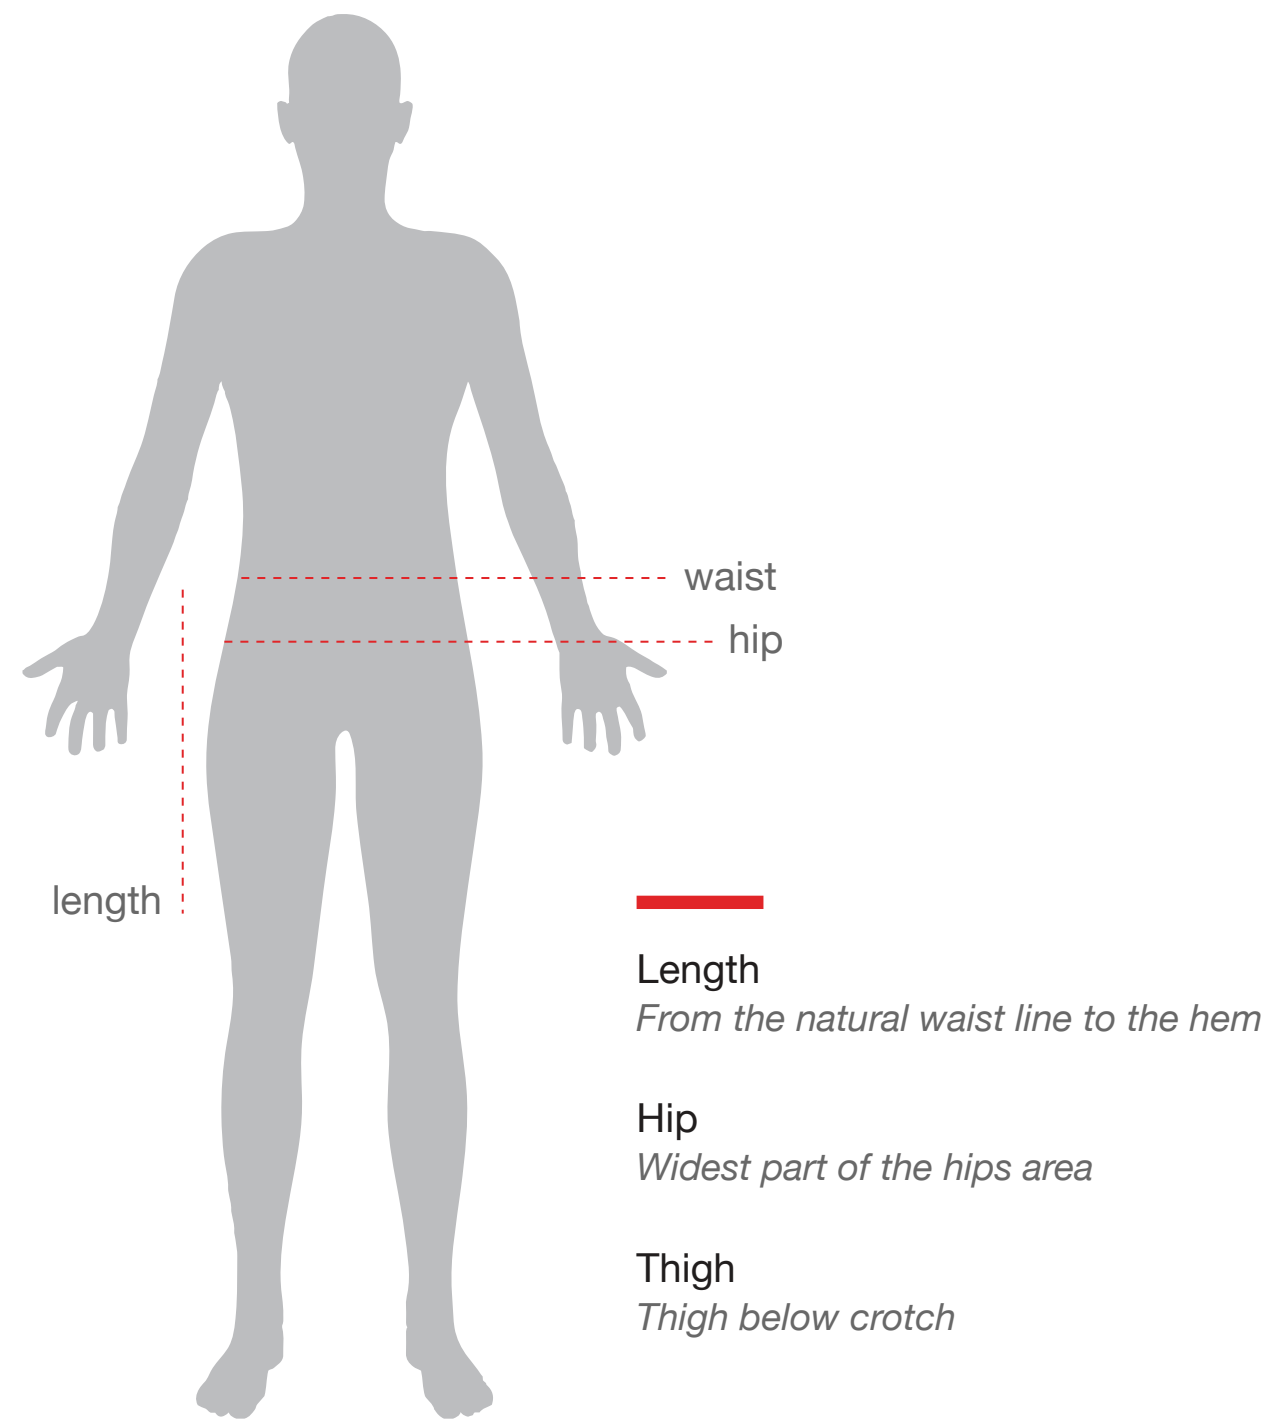

HOW DO I MEASURE

Please expect a 0.5 to 1 inch variation on actual product

GIRLS SENIOR SHIRT

	<i>IN INCHES</i>		
SIZE	CHEST	SHOULDER	BODY LENGTH
22	25	10.5	17
24	27	11	18
26	29	11.5	19
28	31	12	20
30	33	13	22
32	35	14	22
34	37	15	24
36	39	16	24
38	41	17	26
40	43	17	26
42	45	18	27
44	47	18	27
46	49	19	28

HOW DO I MEASURE

Please expect a 0.5 to 1 inch variation on actual product

BOYS ELASTIC SHORTS

IN INCHES

SIZE	LENGTH	WAIST	HIP
12	12	20	30
13	13	21	32
14	14	22	34
15	15	23	34
16	16	24	36
17	17	25	38
18	18	26	40
19	19	27	40
20	20	28	42

HOW DO I MEASURE

Please expect a 0.5 to 1 inch variation on actual product

GIRLS ELASTIC SKORTS

	<i>IN INCHES</i>			
SIZE	LENGTH	WAIST	HIP	
12	12	20	31	
13	13	21	33	
14	14	22	35	
15	15	23	37	
16	16	24	39	
17	17	25	41	
18	18	26	43	
19	19	27	45	
20	20	28	47	

HOW DO I MEASURE

Please expect a 0.5 to 1 inch variation on actual product

BOYS ELASTIC REGULAR PANTS

	<i>IN INCHES</i>			
SIZE	LENGTH	WAIST	HIP	
24	24	19	30	
26	26	20	32	
28	28	21	34	
30	30	22	34	
32	32	23	36	
34	34	24	38	
36	36	25	40	
38	38	26	42	
40	40	28	42	
42	42	30	44	
44	44	32	44	
46	46	32	46	