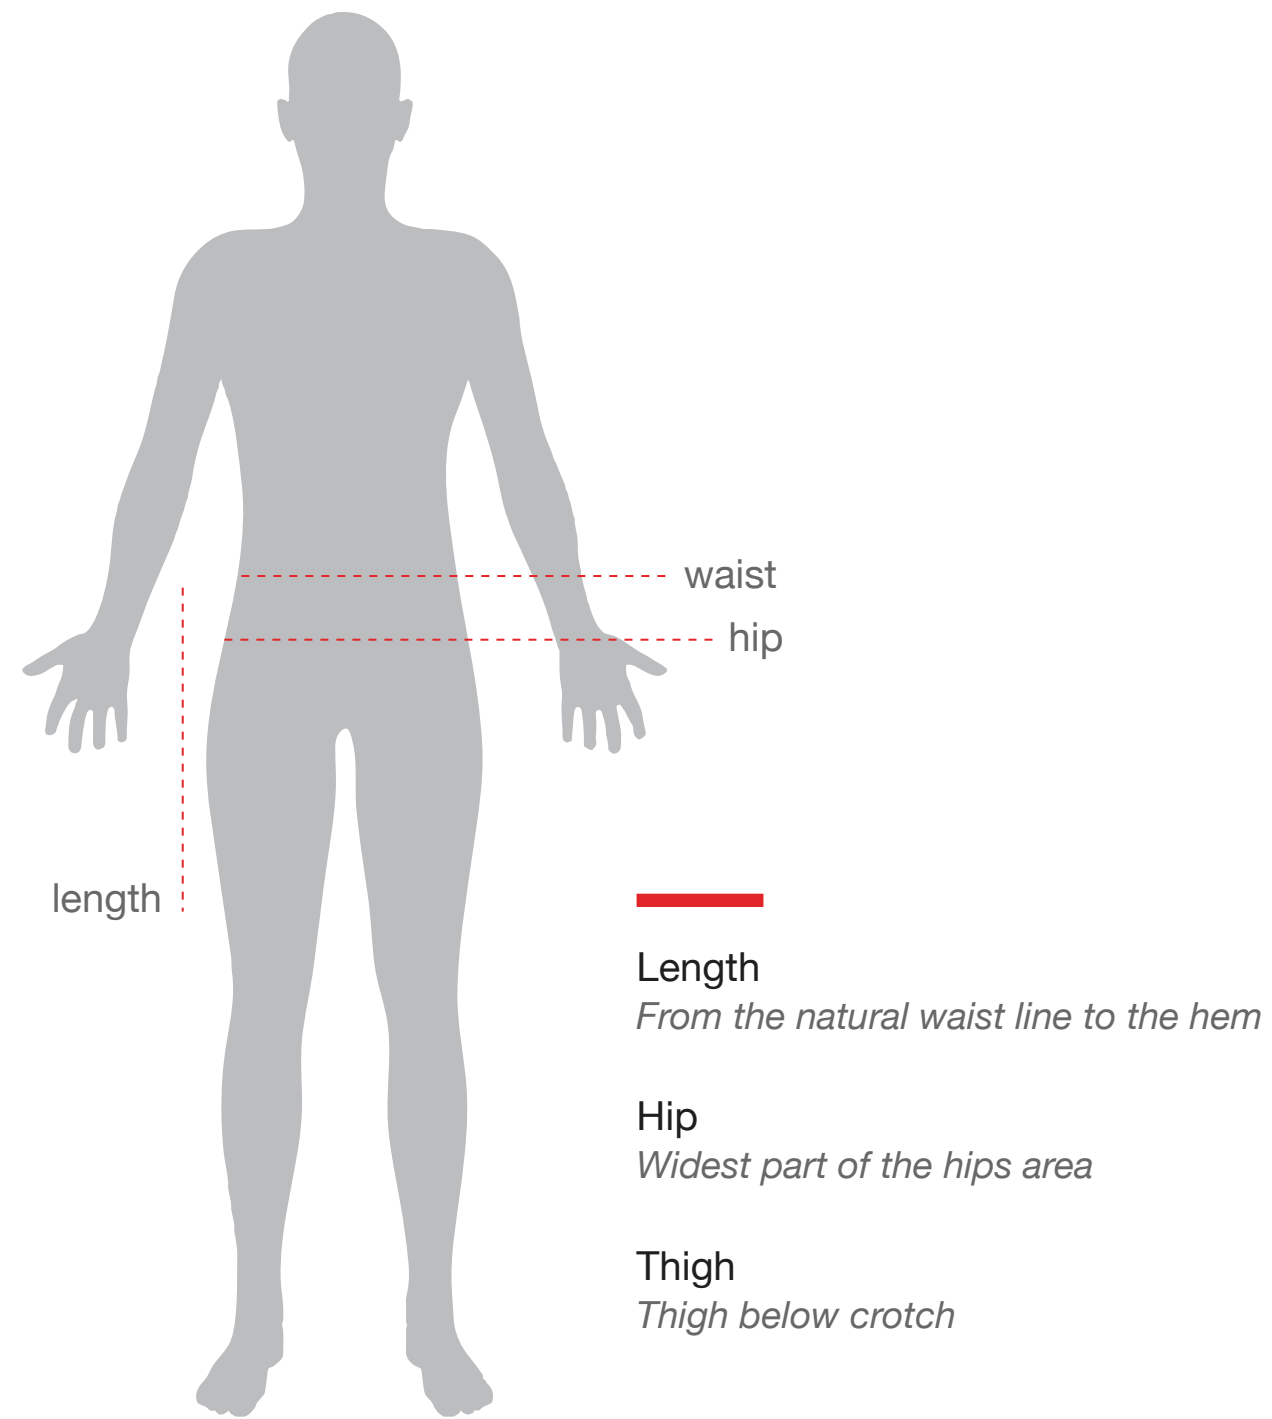

HOW DO I MEASURE

Please expect a 0.5 to 1 inch variation on actual product

UNISEX SPORTS SHORTS

IN INCHES

SIZE	LENGTH	WAIST	HIP
24	12	18	30
26	13	19	32
28	14	20	34
30	15	22	36
32	16	22	36
34	17	24	38
36	18	24	38
38	19	26	40
40	20	26	42
42	21	28	44
44	22	30	46
46	23	32	48