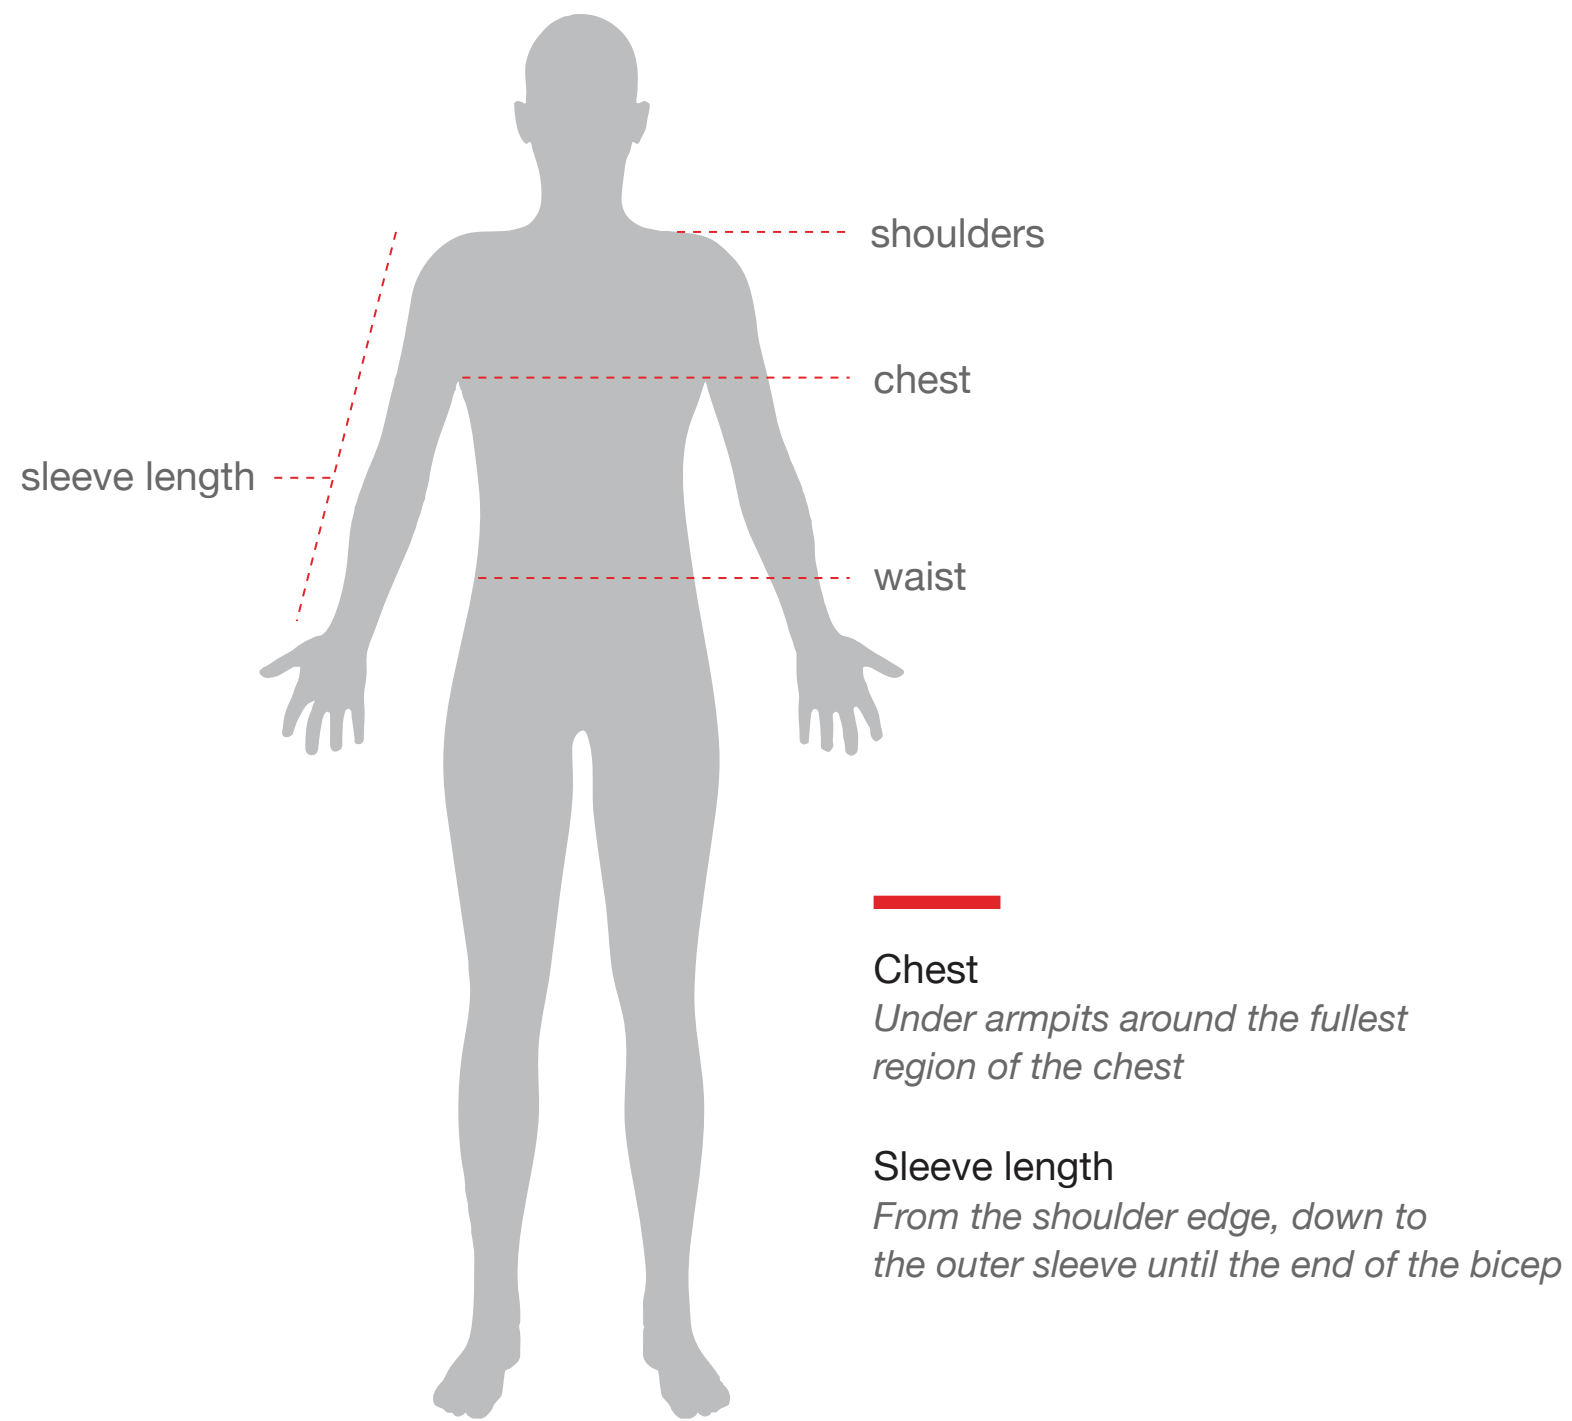

HOW DO I MEASURE

BOYS HALF SLEEVE FORMAL SHIRT

IN INCHES

SIZE	CHEST	SHOULDER	BODY LENGTH
22	26	11	17
24	28	11.5	18
26	30	12.5	19
28	32	13.5	20
30	34	14.5	22
32	36	15.5	24
34	38	16.5	26
36	40	17.5	28
38	42	18	29
40	44	19	30
42	46	19	30
44	48	20	31
46	50	21	32

Please expect a 0.5 to 1 inch variation on actual product

HOW DO I MEASURE

Please expect a 0.5 to 1 inch variation on actual product

GIRLS JUNIOR SHIRT

IN INCHES

SIZE	CHEST	SHOULDER	BODY LENGTH
22	25	10.5	16
24	27	11	17
26	29	11.5	18
28	31	12	19
30	33	13	20
32	35	14	21
34	37	15	22
36	39	16	23
38	41	17	24
40	43	17	25
42	45	18	26
44	47	18	27
46	49	19	28

HOW DO I MEASURE

Please expect a 0.5 to 1 inch variation on actual product

GIRLS SENIOR SHIRT

	<i>IN INCHES</i>		
SIZE	CHEST	SHOULDER	BODY LENGTH
22	25	10.5	17
24	27	11	18
26	29	11.5	19
28	31	12	20
30	33	13	22
32	35	14	22
34	37	15	24
36	39	16	24
38	41	17	26
40	43	17	26
42	45	18	27
44	47	18	27
46	49	19	28