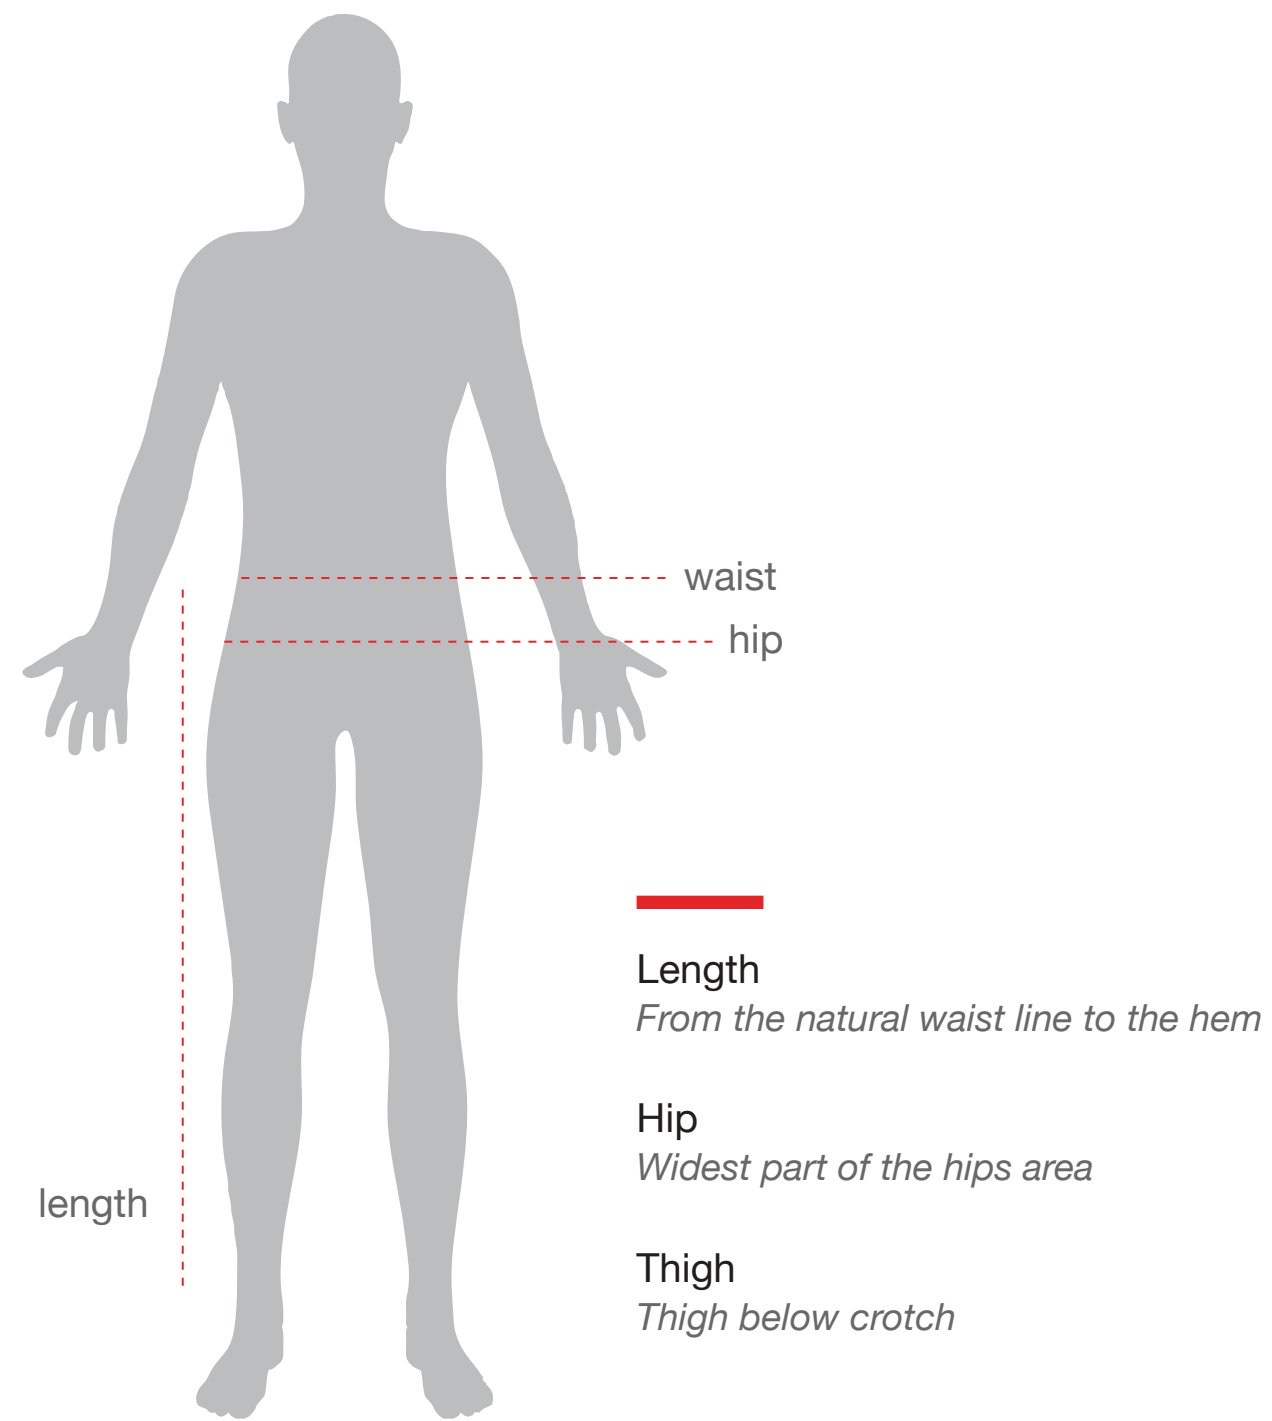

T-SHIRTS SIZE CHART

Polo T-Shirt | House T-Shirt | PE T-Shirt

<i>IN INCHES</i>			
SIZE	CHEST	SHOULDER	BODY LENGTH
22	22	10	16
24	24	10.5	17
26	26	11	18
28	28	11.5	20
30	30	12.5	22
32	32	13.5	22
34	34	14.5	24
36	36	15.5	24
38	38	16.5	26
40	40	17.5	26
42	42	18	28
44	44	19	28
46	46	19	29
48	48	20	30

HOW DO I MEASURE

Please expect a 0.5 to 1 inch variation on actual product

UNISEX SPORTS SHORTS

IN INCHES

SIZE	LENGTH	WAIST	HIP
24	12	18	30
26	13	19	32
28	14	20	34
30	15	22	36
32	16	22	36
34	17	24	38
36	18	24	38
38	19	26	40
40	20	26	42
42	21	28	44
44	22	30	46
46	23	32	48

HOW DO I MEASURE

Please expect a 0.5 to 1 inch variation on actual product

UNISEX SPORTS TRACK PANTS

IN INCHES

SIZE	LENGTH	WAIST	HIP
24	24	18	30
26	26	19	32
28	28	20	34
30	30	22	36
32	32	22	36
34	34	24	38
36	36	24	38
38	38	26	40
40	40	26	42
42	42	28	44
44	44	30	46
46	46	32	48

HOW DO I MEASURE

Please expect a 0.5 to 1 inch variation on actual product

JACKETS

	<i>IN INCHES</i>		
SIZE	CHEST	SHOULDER	BODY LENGTH
22	24	9	16
24	26	10	16
26	28	11	18
28	30	12	20
30	32	13	22
32	34	14	23
34	36	15	24
36	38	16	25
38	40	17	26
40	42	18	27
42	44	19	28
44	46	20	28
46	48	21	29
48	50	21	29
50	52	22	30