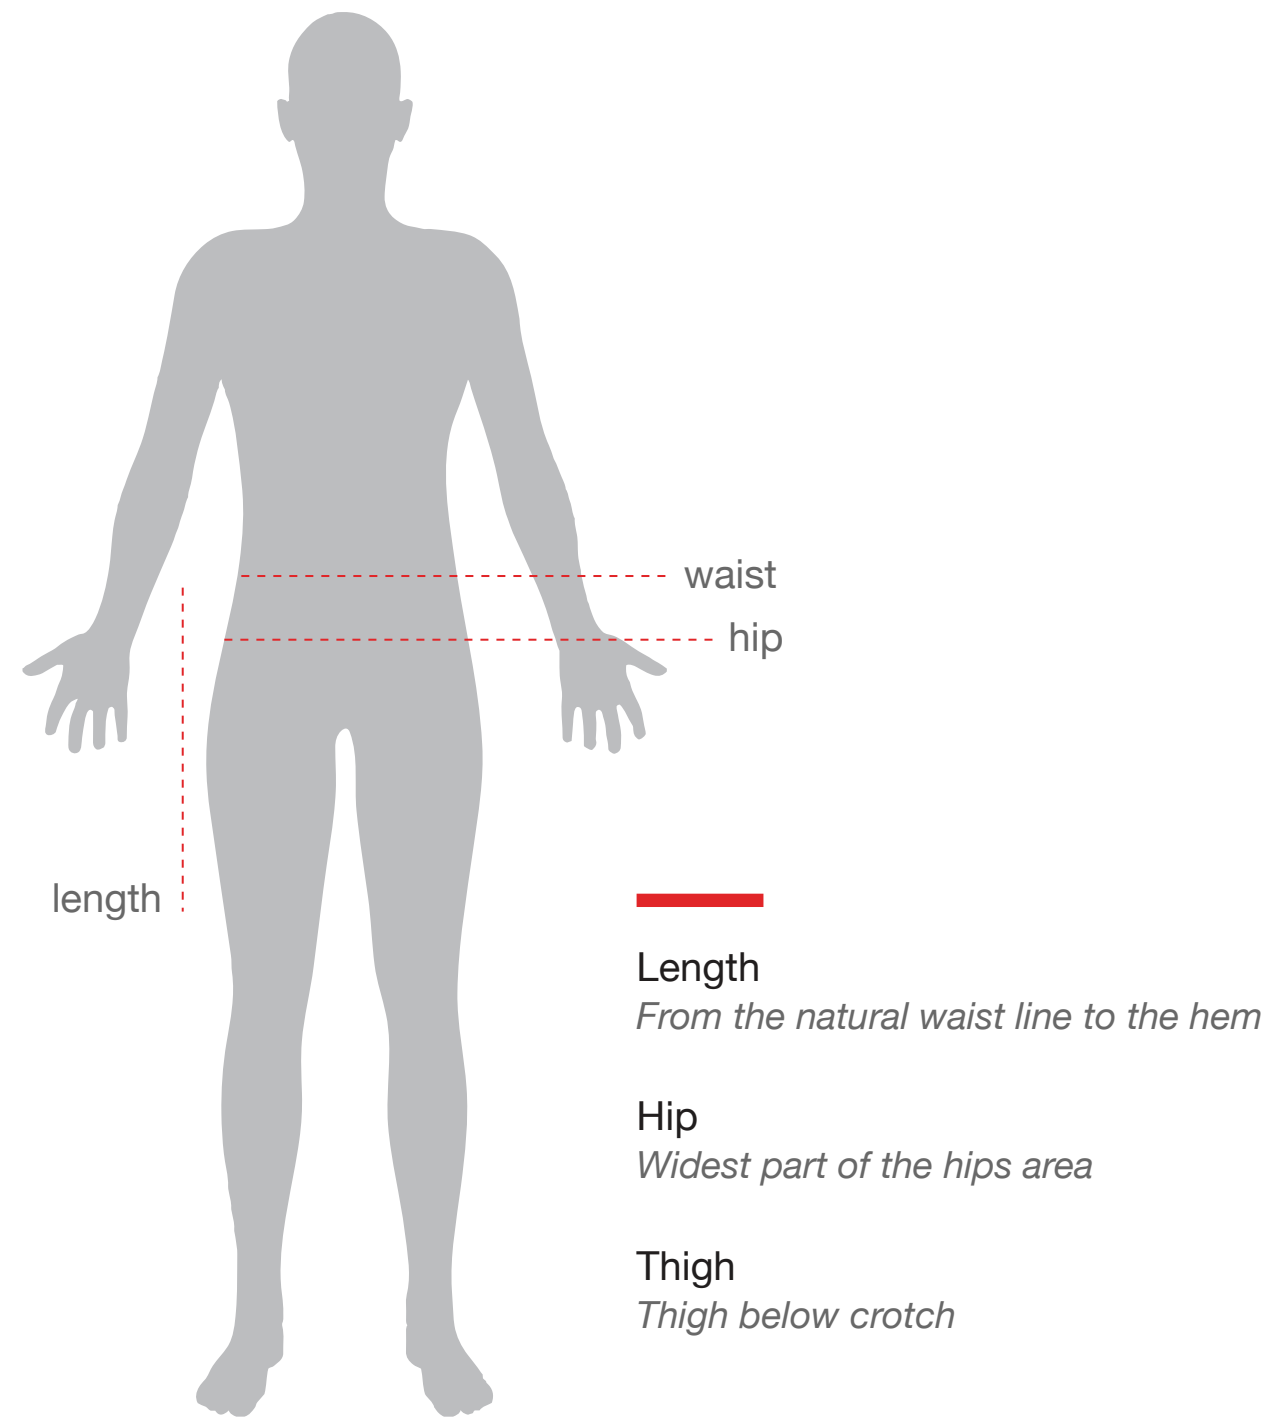

Please expect a 0.5 to 1 inch variation on actual product

HOW DO I MEASURE

Please expect a 0.5 to 1 inch variation on actual product

GIRLS JUNIOR SHIRT

IN INCHES

SIZE	CHEST	SHOULDER	BODY LENGTH
22	25	10.5	16
24	27	11	17
26	29	11.5	18
28	31	12	19
30	33	13	20
32	35	14	21
34	37	15	22
36	39	16	23
38	41	17	24
40	43	17	25
42	45	18	26
44	47	18	27
46	49	19	28

HOW DO I MEASURE

Please expect a 0.5 to 1 inch variation on actual product

GIRLS SENIOR SHIRT

	<i>IN INCHES</i>		
SIZE	CHEST	SHOULDER	BODY LENGTH
22	25	10.5	17
24	27	11	18
26	29	11.5	19
28	31	12	20
30	33	13	22
32	35	14	22
34	37	15	24
36	39	16	24
38	41	17	26
40	43	17	26
42	45	18	27
44	47	18	27
46	49	19	28

HOW DO I MEASURE

Please expect a 0.5 to 1 inch variation on actual product

BOYS ELASTIC SHORTS

IN INCHES

SIZE	LENGTH	WAIST	HIP
12	12	20	30
13	13	21	32
14	14	22	34
15	15	23	34
16	16	24	36
17	17	25	38
18	18	26	40
19	19	27	40
20	20	28	42

HOW DO I MEASURE

Please expect a 0.5 to 1 inch variation on actual product

GIRLS ELASTIC SKORTS

	<i>IN INCHES</i>			
SIZE	LENGTH	WAIST	HIP	
12	12	20	31	
13	13	21	33	
14	14	22	35	
15	15	23	37	
16	16	24	39	
17	17	25	41	
18	18	26	43	
19	19	27	45	
20	20	28	47	