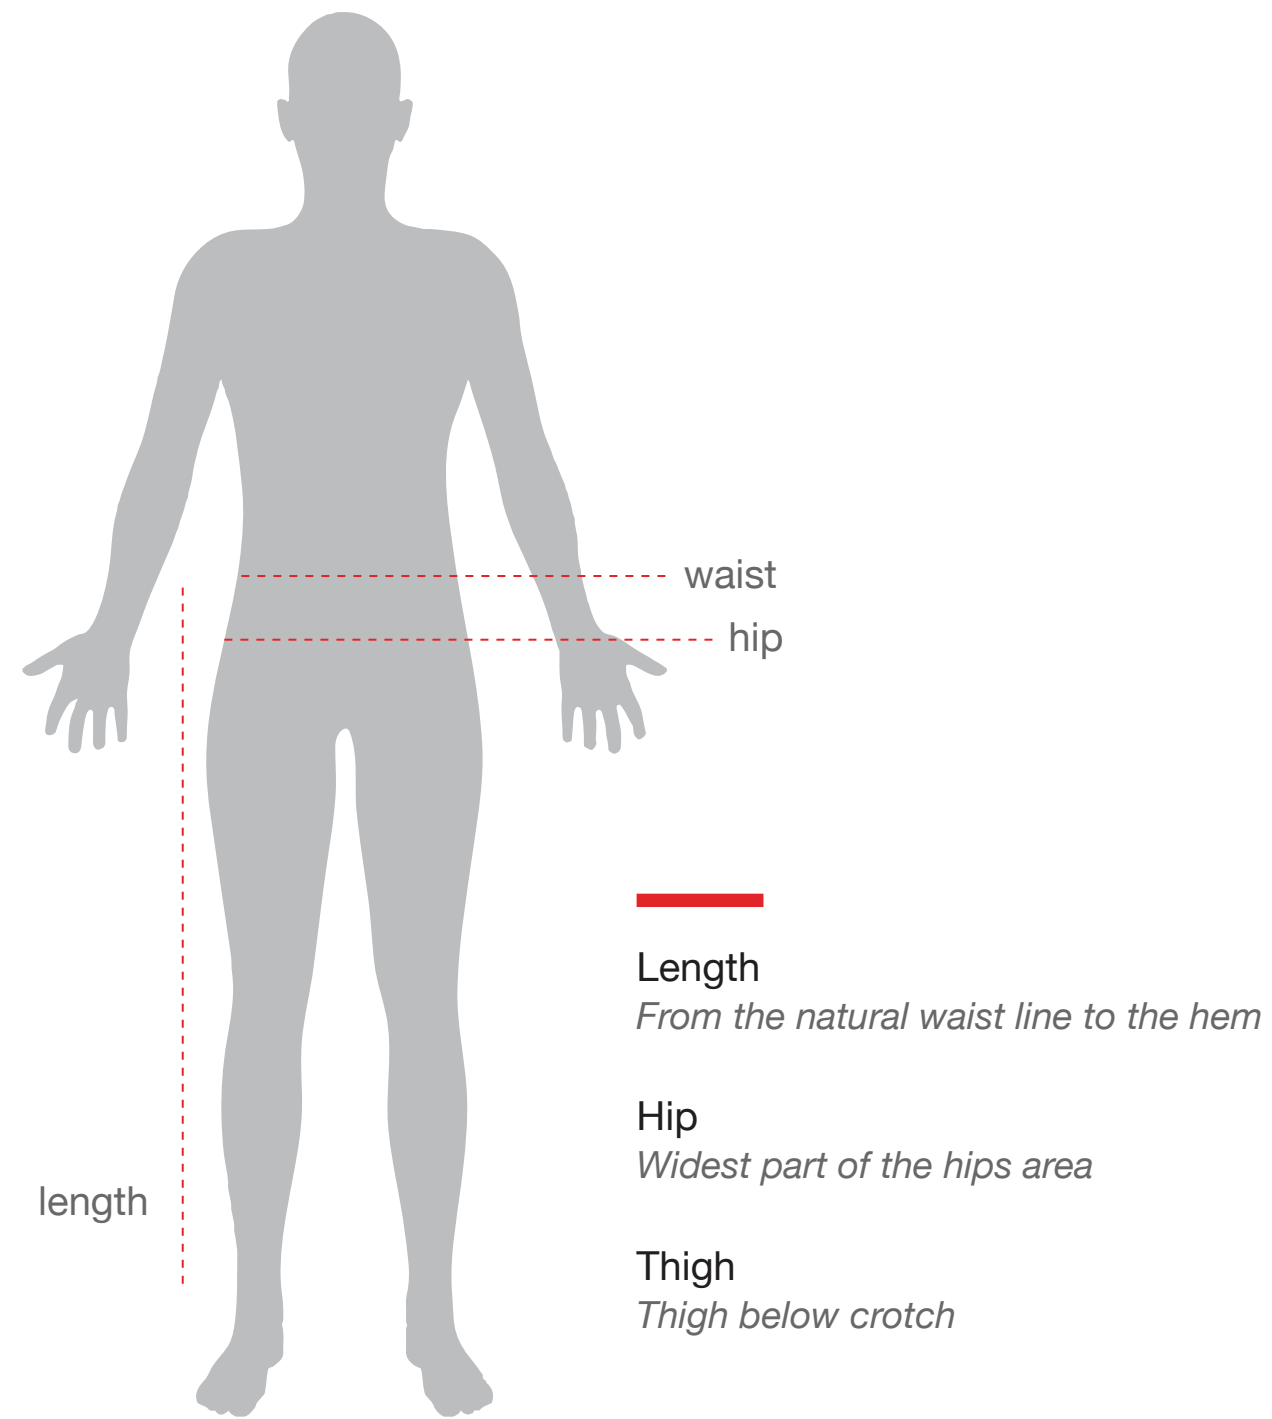

HOW DO I MEASURE

Please expect a 0.5 to 1 inch variation on actual product

GIRLS ELASTIC SKORTS

	<i>IN INCHES</i>			
SIZE	LENGTH	WAIST	HIP	
12	12	20	31	
13	13	21	33	
14	14	22	35	
15	15	23	37	
16	16	24	39	
17	17	25	41	
18	18	26	43	
19	19	27	45	
20	20	28	47	

HOW DO I MEASURE

Please expect a 0.5 to 1 inch variation on actual product

BOYS ELASTIC REGULAR PANTS

	<i>IN INCHES</i>			
SIZE	LENGTH	WAIST	HIP	
24	24	19	30	
26	26	20	32	
28	28	21	34	
30	30	22	34	
32	32	23	36	
34	34	24	38	
36	36	25	40	
38	38	26	42	
40	40	28	42	
42	42	30	44	
44	44	32	44	
46	46	32	46	

HOW DO I MEASURE

Please expect a 0.5 to 1 inch variation on actual product

GIRLS ELASTIC REGULAR PANTS

	<i>IN INCHES</i>			
SIZE	LENGTH	WAIST	HIP	
24	24	19	30	
26	26	20	32	
28	28	21	34	
30	30	22	34	
32	32	23	36	
34	34	24	38	
36	36	25	40	
38	38	26	42	
40	40	28	42	
42	42	30	44	
44	44	32	44	
46	46	32	46	

HOW DO I MEASURE

Please expect a 0.5 to 1 inch variation on actual product

BOYS REGULAR FORMAL PANTS

	<i>IN INCHES</i>		
SIZE	WAIST	HIP	
26	26	34	
28	28	36	
30	30	38	
32	32	40	
34	34	42	
36	36	44	
38	38	46	
40	40	48	