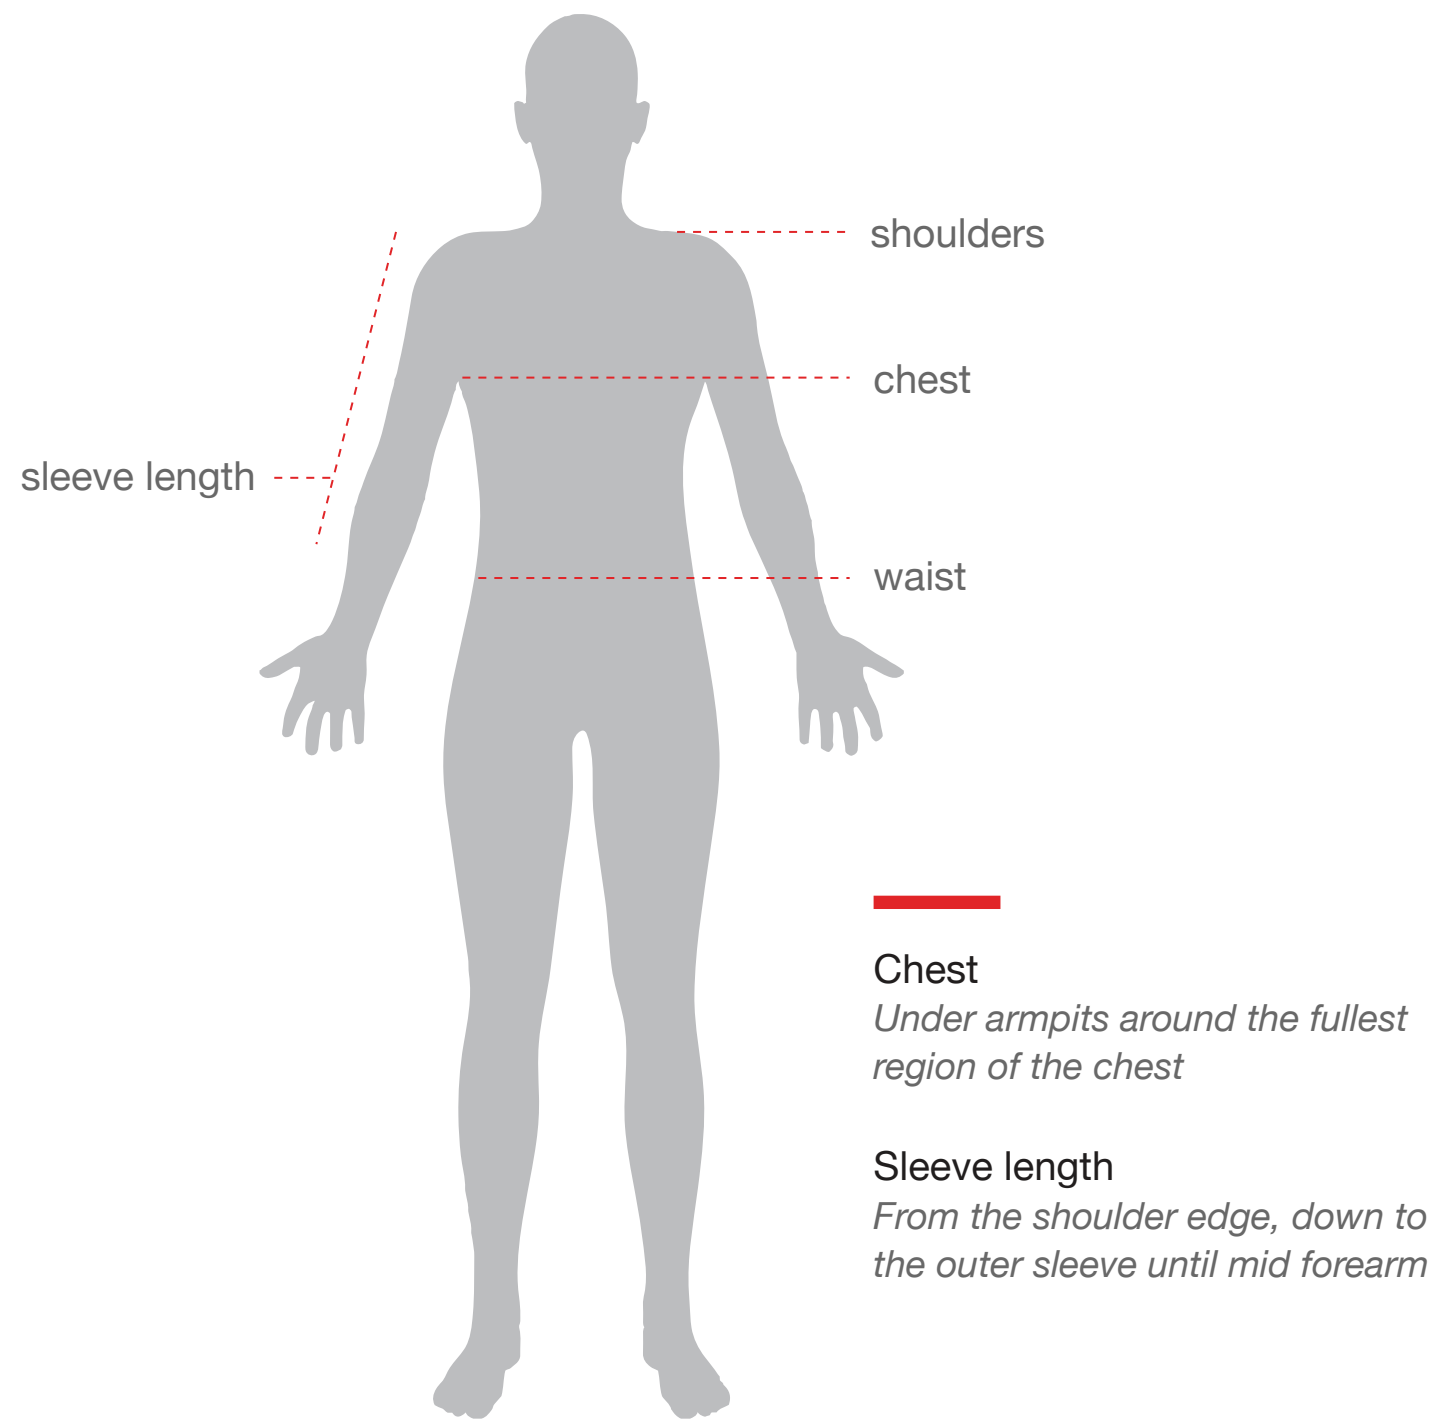

HOW DO I MEASURE

BOYS HALF SLEEVE FORMAL SHIRT

IN INCHES

SIZE	CHEST	SHOULDER	BODY LENGTH
22	26	11	17
24	28	11.5	18
26	30	12.5	19
28	32	13.5	20
30	34	14.5	22
32	36	15.5	24
34	38	16.5	26
36	40	17.5	28
38	42	18	29
40	44	19	30
42	46	19	30
44	48	20	31
46	50	21	32

Please expect a 0.5 to 1 inch variation on actual product

HOW DO I MEASURE

Please expect a 0.5 to 1 inch variation on actual product

GIRLS JUNIOR SHIRT

IN INCHES

SIZE	CHEST	SHOULDER	BODY LENGTH
22	25	10.5	16
24	27	11	17
26	29	11.5	18
28	31	12	19
30	33	13	20
32	35	14	21
34	37	15	22
36	39	16	23
38	41	17	24
40	43	17	25
42	45	18	26
44	47	18	27
46	49	19	28

HOW DO I MEASURE

Please expect a 0.5 to 1 inch variation on actual product

GIRLS SENIOR SHIRT

	<i>IN INCHES</i>		
SIZE	CHEST	SHOULDER	BODY LENGTH
22	25	10.5	17
24	27	11	18
26	29	11.5	19
28	31	12	20
30	33	13	22
32	35	14	22
34	37	15	24
36	39	16	24
38	41	17	26
40	43	17	26
42	45	18	27
44	47	18	27
46	49	19	28