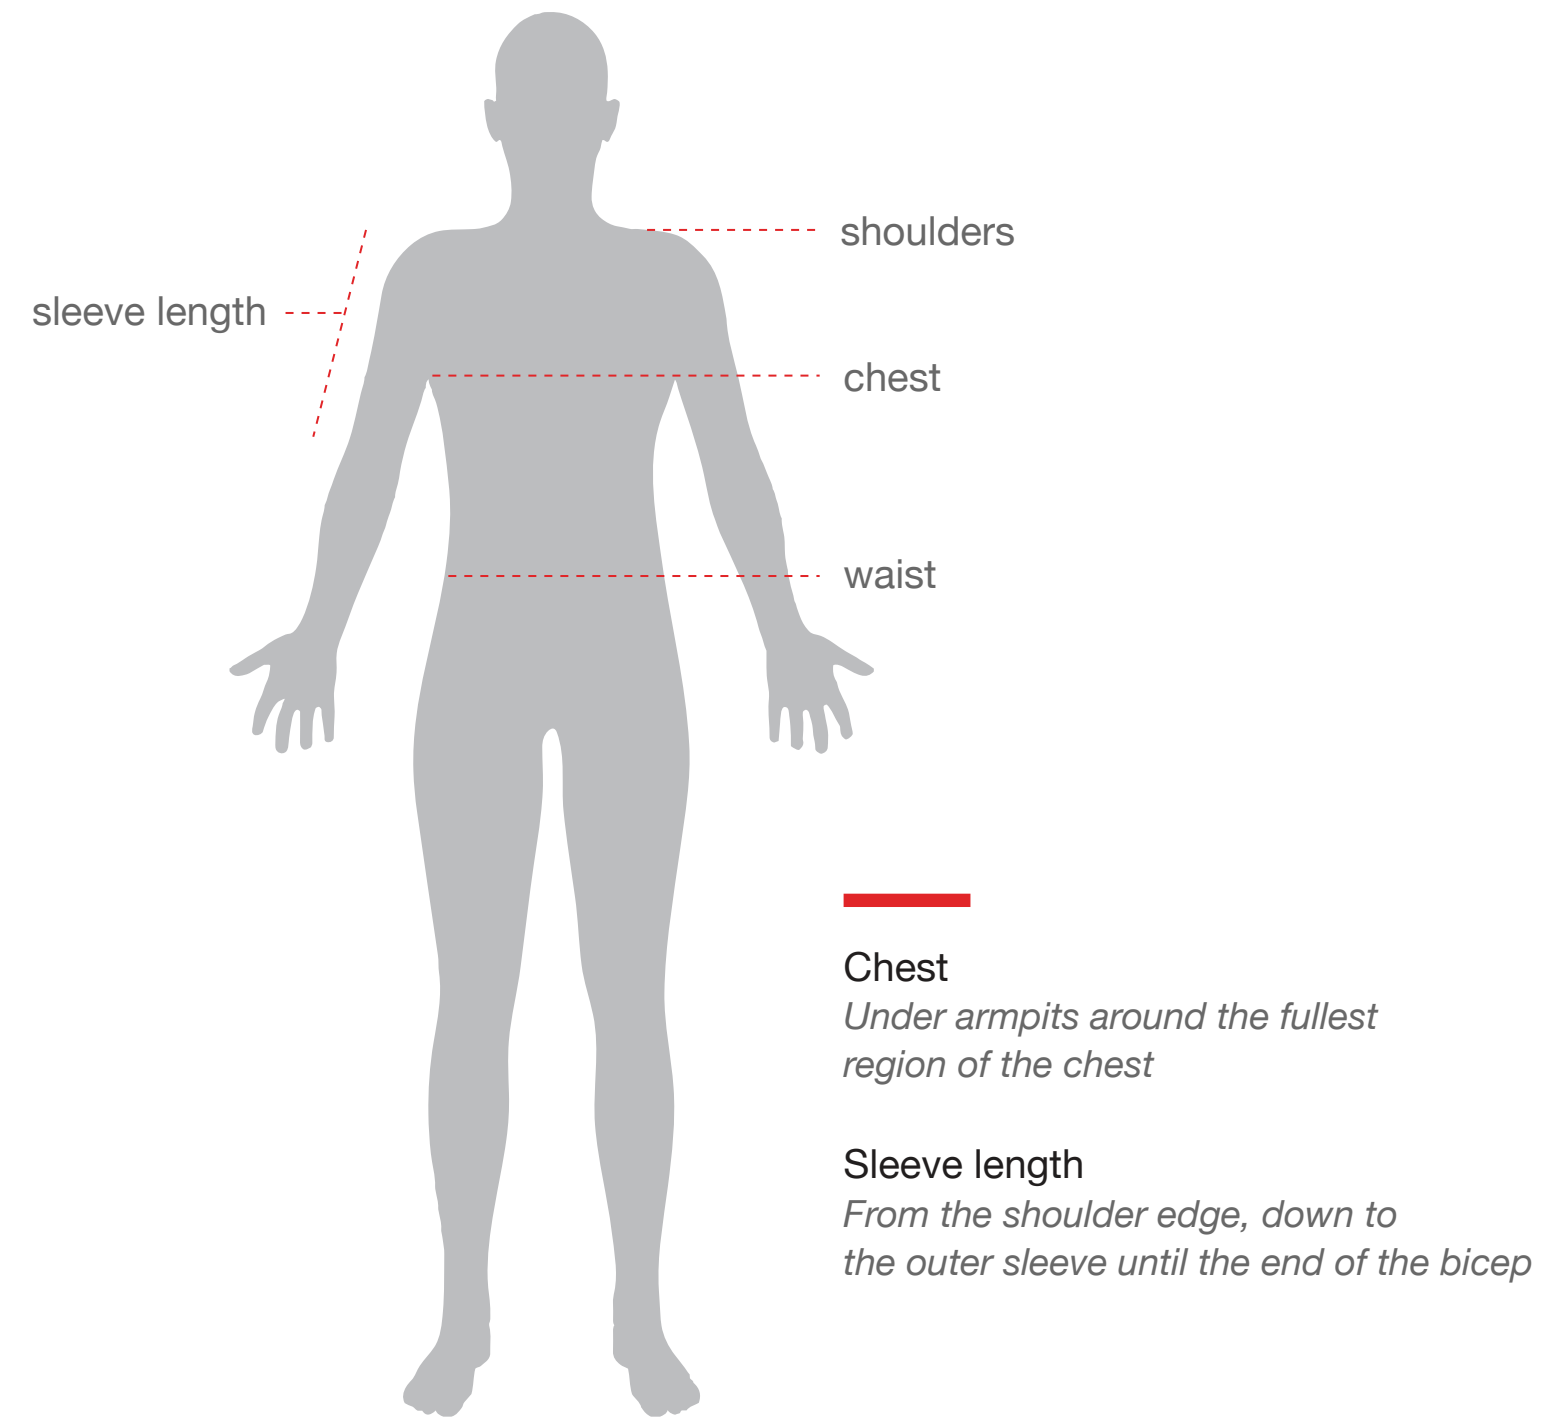

HOW DO I MEASURE

Please expect a 0.5 to 1 inch variation on actual product

JACKETS

	<i>IN INCHES</i>		
SIZE	CHEST	SHOULDER	BODY LENGTH
22	24	9	16
24	26	10	16
26	28	11	18
28	30	12	20
30	32	13	22
32	34	14	23
34	36	15	24
36	38	16	25
38	40	17	26
40	42	18	27
42	44	19	28
44	46	20	28
46	48	21	29
48	50	21	29
50	52	22	30

HOW DO I MEASURE

BOYS HALF SLEEVE FORMAL SHIRT

IN INCHES

SIZE	CHEST	SHOULDER	BODY LENGTH
22	26	11	17
24	28	11.5	18
26	30	12.5	19
28	32	13.5	20
30	34	14.5	22
32	36	15.5	24
34	38	16.5	26
36	40	17.5	28
38	42	18	29
40	44	19	30
42	46	19	30
44	48	20	31
46	50	21	32