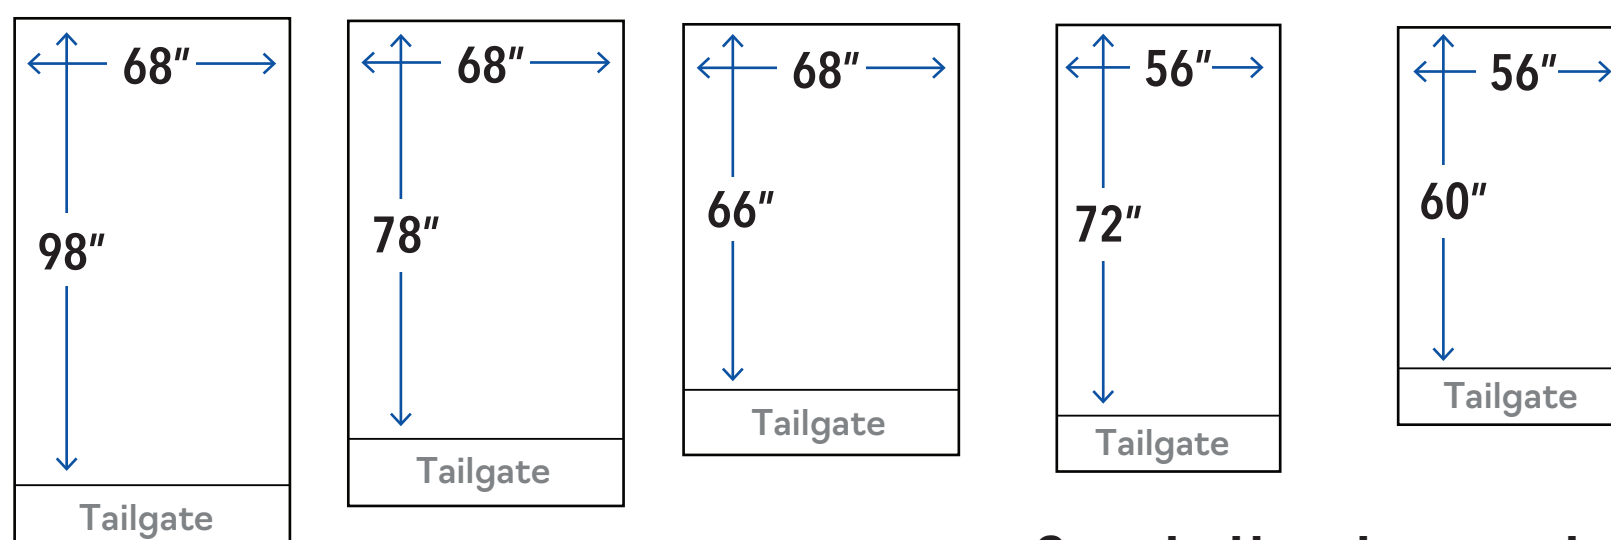

FIT YOUR RIDE

Measure the inside of your truck bed, not including the tailgate.

Pickup Box Style		Full Size Long Bed	Full Size Regular Bed	Full Size Short Bed	Mid Size Regular Bed	Mid Size Short Bed	Custom Bed
MAKE	MODEL	CARGO BED LENGTH					
CHEVROLET	Avalanche						5'3"
	Silverado*	8' - 8' 2"	6' 6"	5' 8"			
	Colorado				6' - 6' 2"	5' - 5' 2"	
DODGE	Ram	8' - 8' 1"	6' 4" - 6' 5"	5' 5" - 5' 6"			
FORD	F-Series	8' - 8' 1"	6' 6" - 6' 7"	5' 6" - 5' 7"			
	Maverick						4'5"
	Ranger				6'	5'	
GMC	Sierra*	8' - 8' 2"	6' 6" - 6' 7"	5' 6" - 5' 8"			
	Canyon				6' - 6' 2"	5' - 5' 2"	
HYUNDAI	Santa Cruz						4'4"
HONDA	Ridgeline						5'3"
JEEP	Gladiator					5'	
NISSAN	Titan	8' - 8' 2"	6' 6" - 6' 7"	5' 5" - 5' 6"			
	Frontier				6' - 6' 3"	5'	
TOYOTA	Tundra	8' - 8' 2"	6' 6" - 6' 7"	5' 5" - 5' 6"			
	Tacoma				6' 1"	5' - 5' 1"	

Compatible Truck Tent Model ↓ ↓ ↓ ↓ ↓ ↓ ↓

Backroadz Truck Tent Model	19011	19022	19033	19044	19066

Sportz Truck Tent Model	57011	57022	57890	57044	57066

Fitment Assurance

Worried about compatibility?

Our truck tent sizes embody years of commitment to perfection. Each tent undergoes testing on every truck model, meticulously examined by our seasoned crew or expert engineers through our valued partnership with automotive manufacturers.

Cargo bed length can vary by 3"

Custom Truck Tent

Chevrolet Avalanche: Chevrolet Avalanche Truck Tent Model #99949

Ford Maverick: Sold exclusively at Ford dealerships

Hyundai Santa Cruz: Sold exclusively at Hyundai Canada dealerships. Coming soon to Hyundai USA

Honda Ridgeline: Sold exclusively at Honda dealerships

*Incompatible Models: Chevrolet Silverado EV, GMC Hummer EV, GMC Sierra EV, Rivian R1T, Tesla Cybertruck