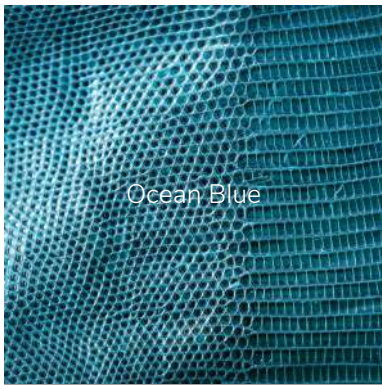

Ivory White (Matte)

Olive (Matte)

Dark Navy Clay (Matte)

Red Clay (Matte)

Rustic Green (Matte)

*MS Bespoke*

EXOTIC  
BEAVER  
TAIL

Black

Cognac (Glazed)

Grey

Navy

Orange

EXOTIC  
LIZARD  
SKIN

Beige

Havane

Midnight Green

Ocean Blue

Purple

Tanned Brown

Vert

Violet

White Gold Natural

Taupe Natural

*MS Bespoke*