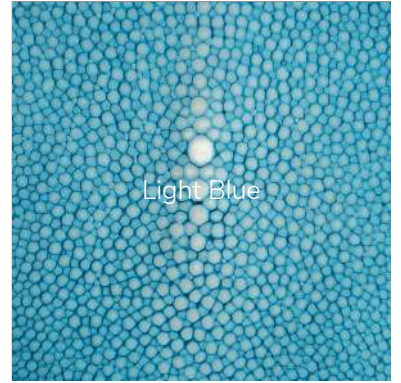

SEA SNAKE

*MS Bespoke*

EXOTIC  
SHARK  
SKIN

*MS Bespoke*

EXOTIC  
STINGRAY

Black

Blue

Light Blue