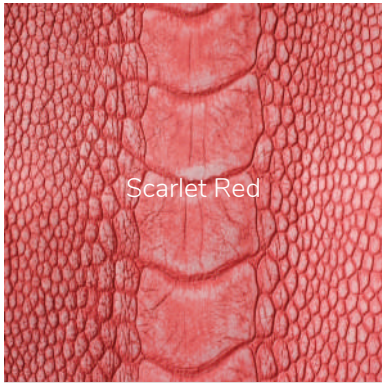

Mouse

Navy Blue

Nutty Brown

Royal Blue

*MS Bespoke*

Scarlet Red

Turquoise

Vintage Navy Blue

*MS Bespoke*

EXOTIC  
SALMON

Metallic Army Gold

Metallic Light Brown Gold

Metallic Rusty Gold

Metallic Taupe Gold

*MS Bespoke*

EXOTIC