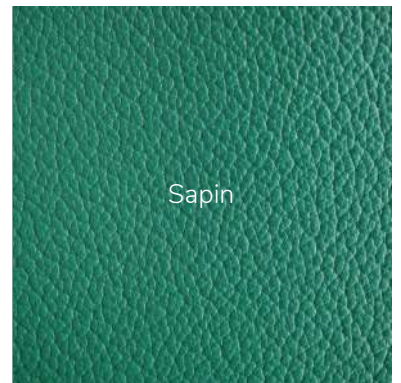

MS Bespoke

GOATSKIN
CHÈVRE
SULLY