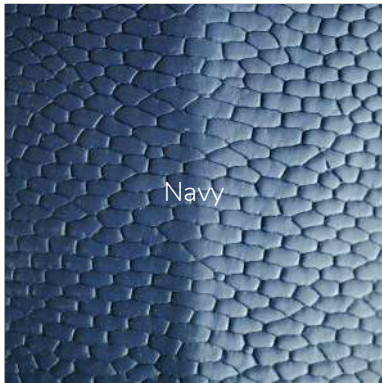

MS Bespoke

EXOTIC
BEAVER
TAIL

Navy