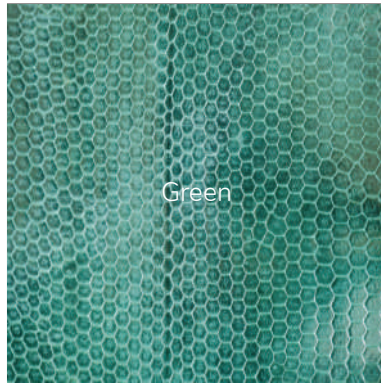

MS Bespoke

EXOTIC

SEA SNAKE