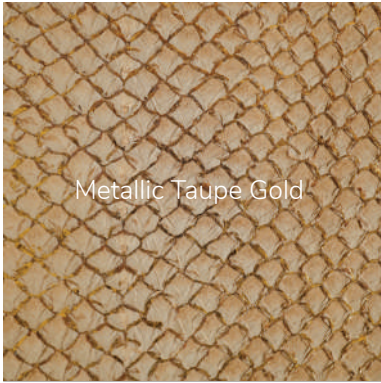

Mouse

Navy Blue

Nutty Brown

Royal Blue

*MS Bespoke*

Scarlet Red

Turquoise

Vintage Navy Blue

*MS Bespoke*

EXOTIC  
SALMON

Metallic Army Gold

Metallic Light Brown Gold

Metallic Rusty Gold

Metallic Taupe Gold

*MS Bespoke*

EXOTIC

SEA SNAKE

*MS Bespoke*

EXOTIC  
SHARK  
SKIN

*MS Bespoke*

EXOTIC  
STINGRAY

Black

Blue

Light Blue