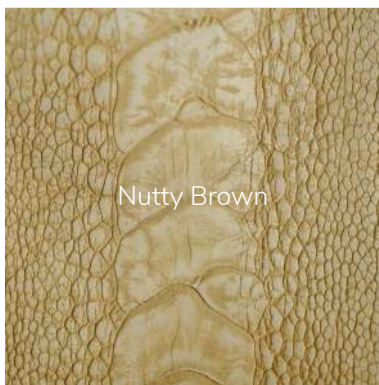

Green

Hydrangea

Linden Green

Midnight Green

Navy

Nicotine

# MS Bespoke

Pink

Tanned Brown

Roobostea

Serpentine

STONED  
WASHED  
FINISH

Gray

Indo Pink

Mouse

Navy Blue

Nutty Brown

Royal Blue

*MS Bespoke*

Scarlet Red

Turquoise

Vintage Navy Blue