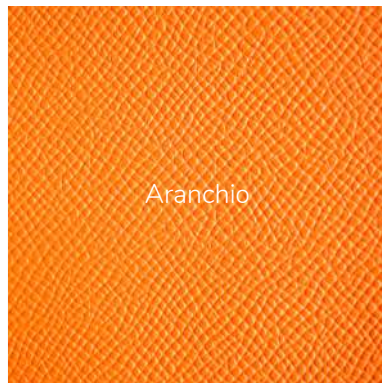

Smog

*MS Bespoke*

CALFSKIN  
BABELE

CALFSKIN  
BARANIL

*MS Bespoke*

CALFSKIN  
BARENIA

CALFSKIN  
EPSOM

*MS Bespoke*

CALFSKIN  
EPSOM

Cuoio

Flame

Grey

Lemon

Mauve

Navy

Nero