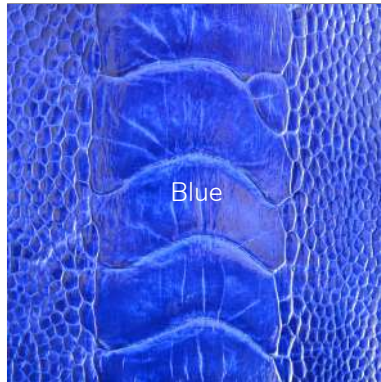

Ivory White (Matte)

Olive (Matte)

Dark Navy Clay (Matte)

Red Clay (Matte)

Rustic Green (Matte)

*MS Bespoke*

EXOTIC  
BEAVER  
TAIL

Black

Cognac (Glazed)

Grey

Navy

Orange

EXOTIC  
LIZARD  
SKIN

Beige

Havane

Midnight Green

Ocean Blue

Purple

Tanned Brown

Vert

Violet

White Gold Natural

Taupe Natural

*MS Bespoke*

EXOTIC

OSTRICH  
LEG

Black

Blue

Blue Jean

Bordeaux

Chestnut

Gold