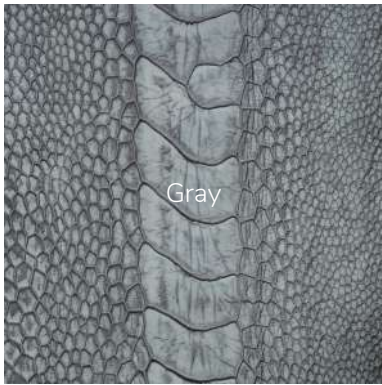

Green

Hydrangea

Linden Green

Midnight Green

Navy

Nicotine

# MS Bespoke

Pink

Tanned Brown

Roobostea

Serpentine

STONED  
WASHED  
FINISH

Gray

Indo Pink

Mouse

Navy Blue

Nutty Brown

Royal Blue

*MS Bespoke*

Scarlet Red

Turquoise

Vintage Navy Blue