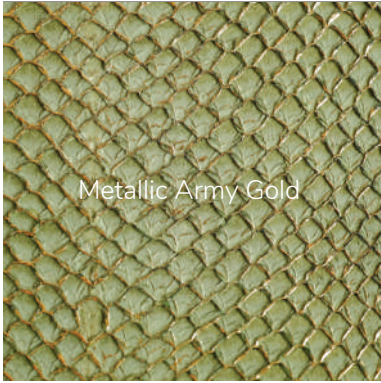

Green

Hydrangea

Linden Green

Midnight Green

Navy

Nicotine

Mouse

Navy Blue

Nutty Brown

Royal Blue

*MS Bespoke*

Scarlet Red

Turquoise

Vintage Navy Blue

*MS Bespoke*

EXOTIC  
SALMON

Metallic Army Gold

Metallic Light Brown Gold

Metallic Rusty Gold

Metallic Taupe Gold

*MS Bespoke*

EXOTIC