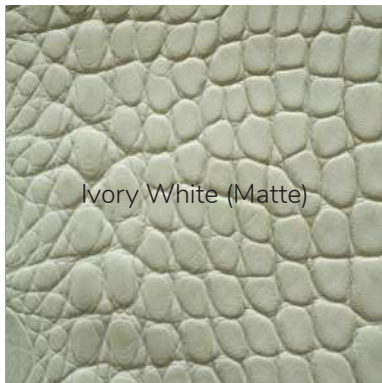

Sand

*MS Bespoke*

CALFSKIN

**RUSSIAN  
CALF**

CALFSKIN

**SAFFIANO**

*MS Bespoke*

CALFSKIN  
ZERMATT

EXOTIC  
ALLIGATOR

CLAY FINISH

EXOTIC

**ALLIGATOR**

SMALL-SCALE

Black (Semi-Gloss)

Medium Brown (Matte)

Tanned Brown (Matte)

Ivory White (Matte)

Olive (Matte)

Dark Navy Clay (Matte)

Red Clay (Matte)

Rustic Green (Matte)

*MS Bespoke*

EXOTIC  
BEAVER  
TAIL

Black