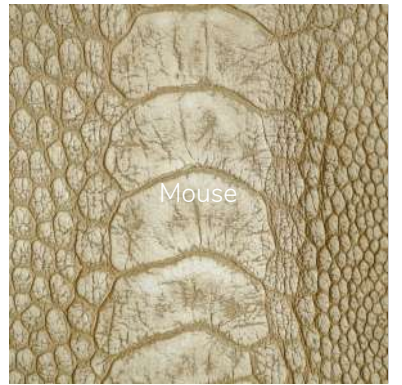

Green

Hydrangea

Linden Green

Midnight Green

Navy

Nicotine

# MS Bespoke

Pink

Tanned Brown

Roobostea

Serpentine

STONED  
WASHED  
FINISH

Gray

Indo Pink

Mouse

Navy Blue

Nutty Brown

Royal Blue

*MS Bespoke*

Scarlet Red

Turquoise

Vintage Navy Blue