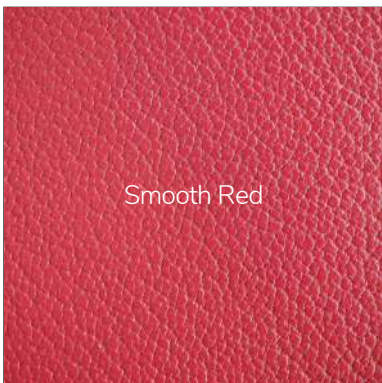

MS Bespoke

GOATSKIN
CHÈVRE
SULLY