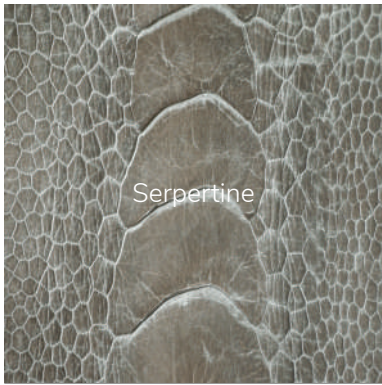

# MS Bespoke

Pink

Tanned Brown

Roobostea

Serpentine

STONED  
WASHED  
FINISH

Gray

Indo Pink

Mouse

Navy Blue

Nutty Brown

Royal Blue

*MS Bespoke*

Scarlet Red

Turquoise

Vintage Navy Blue