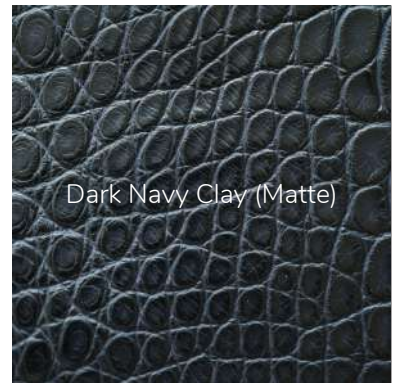

CALFSKIN  
EPSOM

Cuoio

Flame

Grey

Lemon

Mauve

Navy

Nero

Sand

*MS Bespoke*

CALFSKIN

**RUSSIAN  
CALF**

CALFSKIN

**SAFFIANO**

*MS Bespoke*

CALFSKIN  
ZERMATT

EXOTIC  
ALLIGATOR

CLAY FINISH

EXOTIC

**ALLIGATOR**

SMALL-SCALE

Black (Semi-Gloss)

Medium Brown (Matte)

Tanned Brown (Matte)

Ivory White (Matte)

Olive (Matte)

Dark Navy Clay (Matte)

Red Clay (Matte)

Rustic Green (Matte)

*MS Bespoke*

EXOTIC  
BEAVER  
TAIL

Black