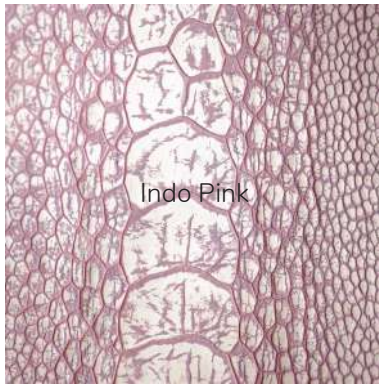

Green

Hydrangea

Linden Green

Midnight Green

Navy

Nicotine

# MS Bespoke

Pink

Tanned Brown

Roobostea

Serpentine

STONED  
WASHED  
FINISH

Gray

Indo Pink

Mouse

Navy Blue

Nutty Brown

Royal Blue

*MS Bespoke*

Scarlet Red

Turquoise

Vintage Navy Blue