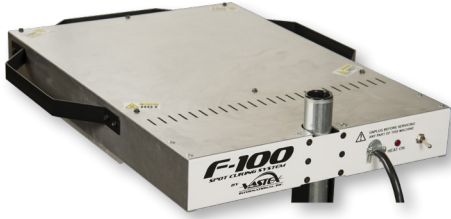

INFRARED FLASH CURE F-SERIES

F-100
16" x 16" Heater
On/off power switch
Includes levelers

F-1000
18" x 18" Heater
Heat control
Includes wheels

High wattage and close coil density heater, for greater heater surface consistency.

Powerful heaters along with our built in heat shields allows Vastex flashes to be set closer to your garment, which increases efficiency and productivity.

**15 YEAR
HEATER WARRANTY**

F-1000
Shown with standard stand

CE CERTIFIED
BY CERTIFICATION EXPERTS
THE NETHERLANDS

| | F-100 | F-1000 |
|------------------------|------------------------|--------------------------------|
| Heater Size | 16" x 16" (41 x 41 cm) | 18" x 18" (46 x 46 cm) |
| Power (Wattage) | 1,625w @ 120v or 240v | 1,950w @ 120v or 2,600w @ 240v |
| Power Plug | NEMA 5-15P or 6-15P | NEMA 5-20P or 6-15P |