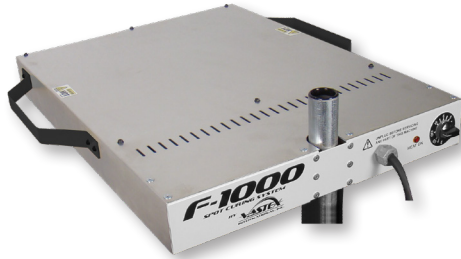

INFRARED FLASH CURE F-SERIES

F-100
16" x 16" Heater
On/off power switch
Includes levelers

F-1000
18" x 18" Heater
Heat control
Includes wheels

High wattage and close coil density heater, for greater heater surface consistency.

Powerful heaters along with our built in heat shields allows Vastex flashes to be set closer to your garment, which increases efficiency and productivity.

**15 YEAR
HEATER WARRANTY**

F-1000
Shown with standard stand

CE CERTIFIED
BY CERTIFICATION EXPERTS
THE NETHERLANDS

| | F-100 | F-1000 |
|------------------------|------------------------|--------------------------------|
| Heater Size | 16" x 16" (41 x 41 cm) | 18" x 18" (46 x 46 cm) |
| Power (Wattage) | 1,625w @ 120v or 240v | 1,950w @ 120v or 2,600w @ 240v |
| Power Plug | NEMA 5-15P or 6-15P | NEMA 5-20P or 6-15P |