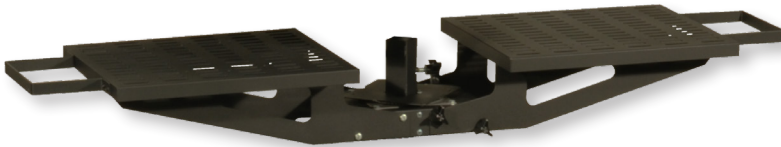

Options

- Super Heavy Duty Stand
- AutoFlash
- Rotary Table
- Wheel Set (F-100 only)

** Domestic plugs listed. International cords available.

INFRARED FLASH CURE ACCESSORIES

AUTOFLASH

FEATURES

- Touch Screen Display
- Selectable clockwise or counterclockwise rotation
- Smooth start and stop with eccentric arm drive
- 0 to 99 second adjustable dwell timer
- Foot pedal actuator on 7 foot cord

RedFlash shown with AutoFlash
and SHHD Stand

ROTARY TABLE

FEATURES

- Easily mounts to standard and SHHD stands
- Rotates under flash head to cure shirts
- Two sizes available for use with 18" sq and 18" x 24" flash

F-100 shown with Rotary Table

SHHD-STAND

FEATURES

- Super heavy duty stand to hold added weight
- Ideal for use with AutoFlash or heavier AirFlash
- Offset legs allow for stand to fit mostly under press

Flash Cure Units