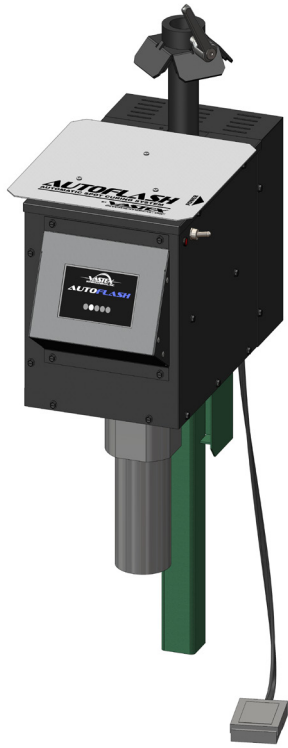

INFRARED FLASH CURE F-SERIES

F-100
16" x 16" Heater
On/off power switch
Includes levelers

F-1000
18" x 18" Heater
Heat control
Includes wheels

High wattage and close coil density heater, for greater heater surface consistency.

Features

F-1000

- 15 Year Heater Warranty
- 1,950 or 2,600 Watt IR Heater
- Heat control with power lights
- Heavy duty side handles and locking wheels
- Head leveler to adjust the heater parallel to the pallet
- Heat shields for even heater temperature

Options

- Super Heavy Duty Stand
- AutoFlash
- Rotary Table
- Wheel Set (F-100 only)

** Domestic plugs listed. International cords available.

INFRARED FLASH CURE ACCESSORIES

AUTOFLASH

FEATURES

- Touch Screen Display
- Selectable clockwise or counterclockwise rotation
- Smooth start and stop with eccentric arm drive
- 0 to 99 second adjustable dwell timer
- Foot pedal actuator on 7 foot cord

RedFlash shown with AutoFlash
and SHHD Stand

ROTARY TABLE

FEATURES

- Easily mounts to standard and SHHD stands
- Rotates under flash head to cure shirts
- Two sizes available for use with 18" sq and 18" x 24" flash