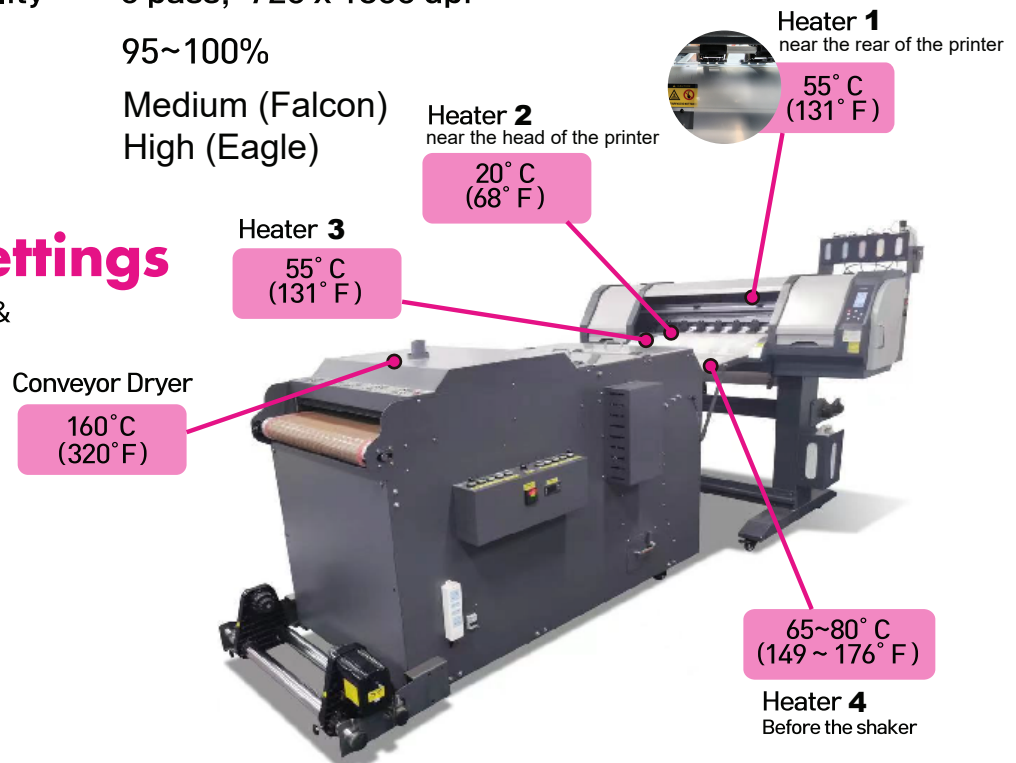

1. Printing Settings (Reference Only)

White & Color Print Quality	6 pass, 720 x 1800 dpi
White & Color Density	95~100%
Print Speed	Medium (Falcon) High (Eagle)

2. Pre Heater Settings

* The quantity of pre heaters & their locations may differ between the printers.