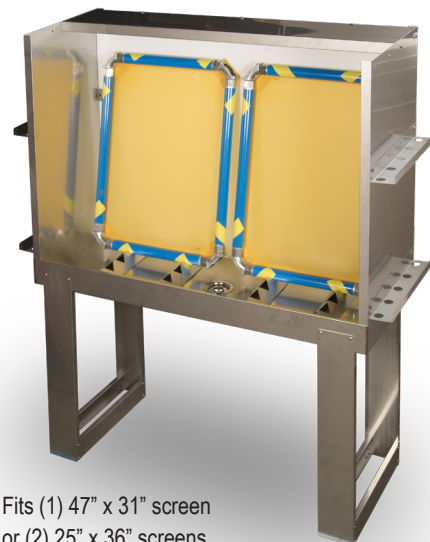

ACCESSORIES

Washout Booth

Fits up to 25" x 36" screens

- Features**
- Frosted acrylic back panel
 - Stainless steel construction
 - Squeegee shelves, 3" (7.6cm) wide
 - Screen standoff

Fits (1) 47" x 31" screen
or (2) 25" x 36" screens

	VWB-3627-AC	VWB-5127-AC
Overall Dimensions (H x W x D)	69" x 42" x 27" (175 x 107 x 69 cm)	69" x 58" x 27" (175 x 148 x 69 cm)
Inside Dimensions (H x W x D)	41" x 36" x 27" (104 x 91 x 69 cm)	41" x 51" x 27" (104 x 129 x 69 cm)
Distance of drain to floor	26" (66 cm)	26" (66 cm)
Optional Light Kit	24" (61cm) long - VWB-LK2 (120v or 240v)	48" (122cm) long - VWB-LK4 (120v or 240v)
Shipping	39" x 50" x 16" (99 x 127 x 41 cm) @ 170lbs (77.1kg)	53" x 33" x 35" (135 x 84 x 89 cm) @ 250lbs (113.4kg)

Optional light kit fits new and existing Vastex washout booths with translucent back panel. May fit other brand booths.

Optional Vacuum Tool removes excess water from screens for quicker drying

Optional filter mesh traps larger particles from going down the drain.

Heat Presses

DC16
14" x 16" (36 x 41 cm)
Digital Combo

DC20S
16" x 20" (41 x 51 cm)
Digital Swinger

DK20
16" x 20" (41 x 51 cm)
Digital Clamshell

DK3 Digital Mug Press