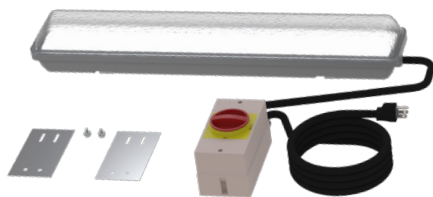

ACCESSORIES

Washout Booth

Fits up to 25" x 36" screens

- Features**
- Frosted acrylic back panel
 - Stainless steel construction
 - Squeegee shelves, 3" (7.6cm) wide
 - Screen standoff

Fits (1) 47" x 31" screen
or (2) 25" x 36" screens

	VWB-3627-AC	VWB-5127-AC
Overall Dimensions (H x W x D)	69" x 42" x 27" (175 x 107 x 69 cm)	69" x 58" x 27" (175 x 148 x 69 cm)
Inside Dimensions (H x W x D)	41" x 36" x 27" (104 x 91 x 69 cm)	41" x 51" x 27" (104 x 129 x 69 cm)
Distance of drain to floor	26" (66 cm)	26" (66 cm)
Optional Light Kit	24" (61cm) long - VWB-LK2 (120v or 240v)	48" (122cm) long - VWB-LK4 (120v or 240v)
Shipping	39" x 50" x 16" (99 x 127 x 41 cm) @ 170lbs (77.1kg)	53" x 33" x 35" (135 x 84 x 89 cm) @ 250lbs (113.4kg)

Optional light kit fits new and existing Vastex washout booths with translucent back panel. May fit other brand booths.

Optional Vacuum Tool removes excess water from screens for quicker drying

Optional filter mesh traps larger particles from going down the drain.

Heat Presses

DC16
14" x 16" (36 x 41 cm)
Digital Combo

DC20S
16" x 20" (41 x 51 cm)
Digital Swinger

DK20
16" x 20" (41 x 51 cm)
Digital Clamshell

DK3 Digital Mug Press