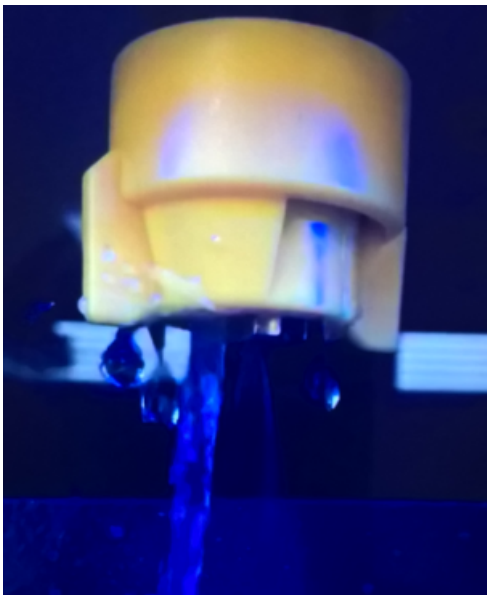

TECHNICAL INFORMATION

about NEW yellow cap

Release date: December 2016

Problem: water goes out the yellow cap

Solution:
Turn a little bit more the yellow cap to the close position.
(turn it counterclockwise)