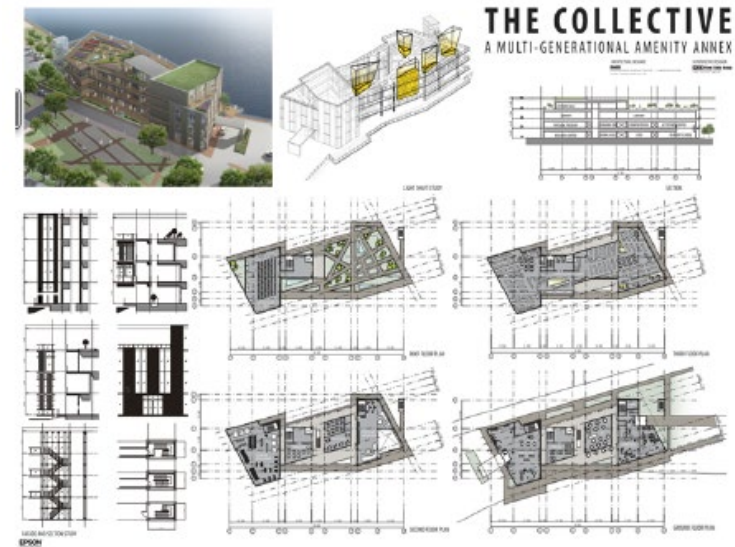

Printer: SureColor® T-Series T3270, 5270/D, 7270/D
Print Size: D size Plot (24" x 36" print)
Media: Singleweight Matte Paper
Print Mode: Quality Mode (720 x 720 dpi)

Image printed

	110 mL Cartridges	350 mL Cartridges	700 mL Cartridges
Ink (1.47mL of ink)	\$0.98	\$0.75	\$0.62
Media (6 sq ft)	\$1.91	\$1.91	\$1.91
Total Estimated Print Cost	\$2.89	\$2.66	\$2.53