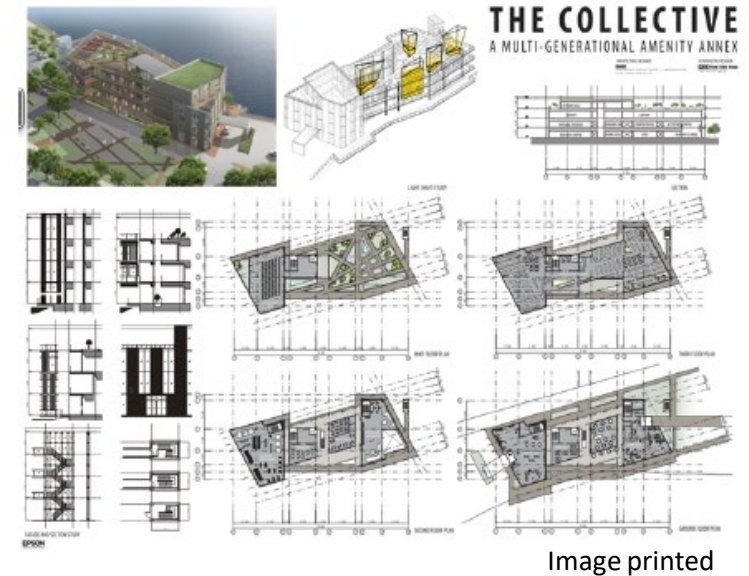

Printer: SureColor® T-Series T3270/5270/7270
Print Size: D size Plot (24" x 36" print)

Outsourcing: Estimated In-Store Printing

	Bond Paper	Singleweight Matte Paper
Print with the SureColor T-series	$0.44	$2.37
Outsourced Print	$5.89	$29.99
Estimated Savings	Save $5.45 per page	Save $27.62 per page

SureColor T-Series cost data calculated printing a 24"x36" image on Generic 20# Coated Bond Paper (36"x500' - $44 MSRP) at 360x720 dpi resolution and on Epson Singleweight Matte Paper (36"x 131' - $125 MSRP) at 720x720 dpi resolution based on 700ml ink cartridge costs. Epson cost data generated from the LFP Cost Accounting Tool. Copy/Print Shop costs obtained from www.staples.com. Paper cost obtained from bhphotovideo.com. Prices current as of April 2020.