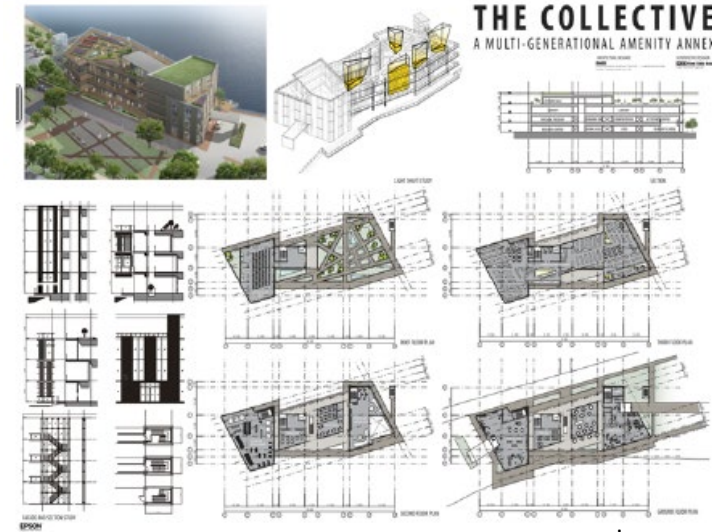

Appendix

Printer: SureColor® T-Series T3270, 5270/D, 7270/D
Print Size: D size Poster (24" x 36" print)
Media: Singleweight Matte Paper
Print Mode: Fast Mode (720 x 720 dpi)

Image printed

	110 mL Cartridges	350 mL Cartridges	700 mL Cartridges
Ink (1.08mL of ink)	\$0.62	\$0.55	\$0.46
Media (6 sq ft)	\$1.91	\$1.91	\$1.91
Total Estimated Print Cost	\$2.53	\$2.46	\$2.37