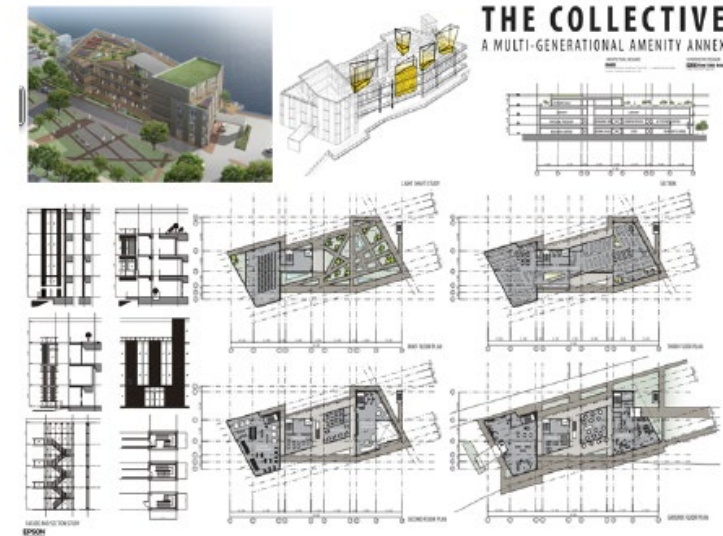

Printer: SureColor® T-Series T3270, 5270/D, 7270/D

Print Size: D size Plot (24" x 36" print)

Media: 20# Bond Paper

Print Mode: Fast Mode (360 x 720 dpi)

Image printed

	110 mL Cartridges	350 mL Cartridges	700 mL Cartridges
Ink (0.63mL of ink)	$0.42	$0.32	$0.26
Media (6 sq ft)	$0.18	$0.18	$0.18
Total Estimated Print Cost	$0.60	$0.50	$0.44

SureColor T-Series cost data calculated printing a 24"x36" image on Generic 20# Coated Bond Paper (36"x500' - $44 MSRP) at 360x720 dpi resolution. Epson cost data generated from the LFP Cost Accounting Tool. Paper cost obtained from bhphotovideo.com. Prices current as of May 2020.