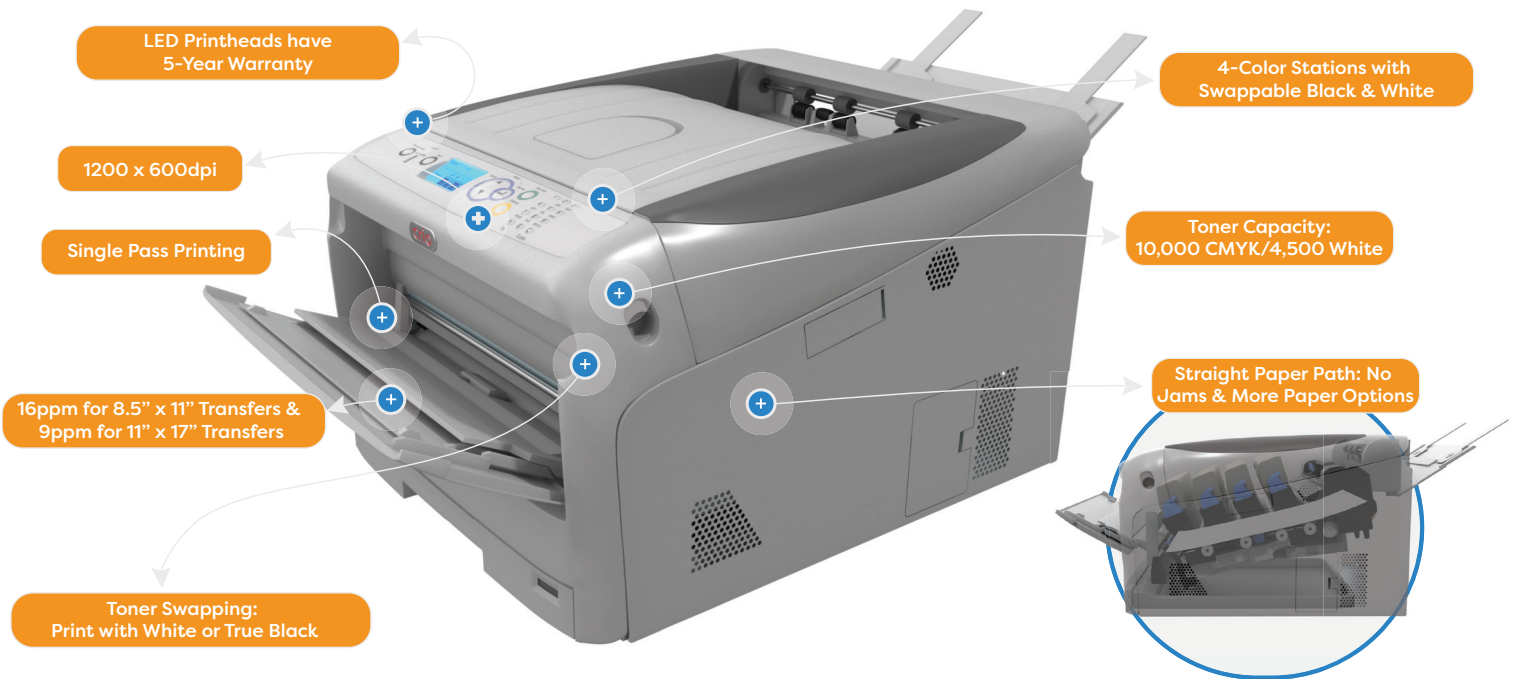

White Toner Transfer Printer

8432WDT

A digital decorators desktop dream! This compact, 4-color, 4-station white toner printer is the perfect solution for transferring single or multi-color designs to just about any surface and any material.

The versatile Crio® 8432WDT prints CMYK (black) or CMYW (white) in a single pass. Like all Crio printers, the straight paper path technology minimizes paper jam points, allowing you to print on the widest variety of media up to 11.8" wide and up to 52" long. And with toner costs averaging around \$0.35 per sheet, you can profit from even the smallest orders!

No Weeding, No Problem

Crio® white toner transfers are self-weeding. There is no cutting and no weeding to deal with. Increasing production speed, saving both time and money.

Full Color, High Resolution

Easily print full-color, high-resolution designs or photographs with up to 1200 x 600 dpi to transfer with incredible detail.

RIP Software & Remote Support Tablet Included

Specifications

Performance

- **Print Speed:** 8.5" x 11" transfer media-up to 16ppm; 11" x 17" transfer media-up to 9ppm¹
- **Processor:** 800 MHz PowerPC CPU
- **HD Color:** Combines multilevel LED printhead and microfine toner for sharp detail and rich color depth
- **Print Resolution:** 1200 x 600dpi