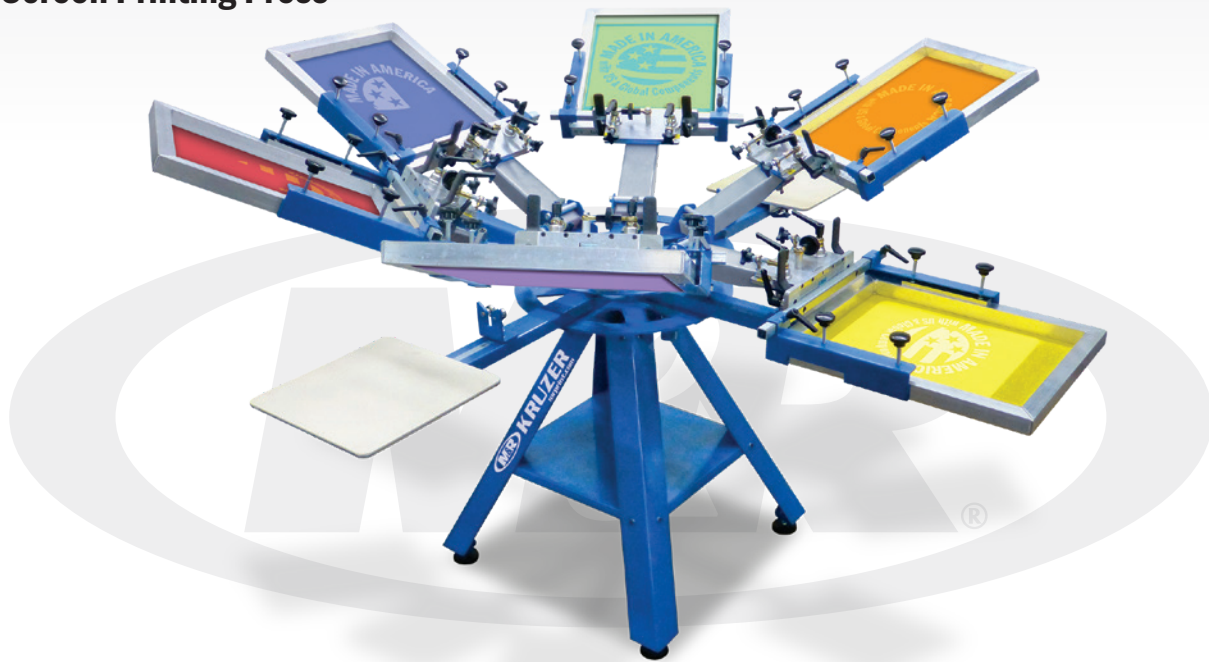

## Manual Screen Printing Press

Kruzer™ is M&R's most affordable manual screen printing press. Built with M&R's rugged construction and innovative design, Kruzer includes numerous proven design features, such as upper and lower carousels equipped with tapered roller bearings, a precise micro-registration system, machined center shaft, and three-point pallet leveling system. Kruzer's unique lever-adjusted off-contact system operates vertically, eliminating the need for a separate angle adjustment. Side screen holders and solid aluminum, low-profile, rubber-coated pallets are standard.

Kruzer delivers unprecedented quality, performance, and value in a manual press. It's ideal for startup screen printing shops and for small and mid-size automatic screen printing shops in need of an exceptionally affordable high-quality manual screen printing press for sampling and small runs.

## FEATURES

- Available in 6-color/4-station or 8-color/4-station configurations
- Simplified off-contact adjustment provides excellent control
- Lightweight, rugged and exceptionally affordable
- Standard side screen clamps for enhanced screen stability
- Compatible with M&R's Tri-Loc® rapid registration system

### SPECIFICATIONS

|                                | Kruzer 6/4             | Kruzer 8/4             |
|--------------------------------|------------------------|------------------------|
| Colors/Stations                | 6/4                    | 8/4                    |
| Standard Pallet Size           | 38 x 41 cm (15" x 16") | 38 x 41 cm (15" x 16") |
| Maximum Screen Width           | 58 cm (23")            | 58 cm (23")            |
| Diameter (No Screens)          | 224 cm (88")           | 280 cm (110")          |
| Diameter w/61 cm (24") Screens | 243 cm (96")           | 290 cm (114")          |
| Shipping Weight                | 204 kg (450 lb)        | 324 kg (715 lb)        |