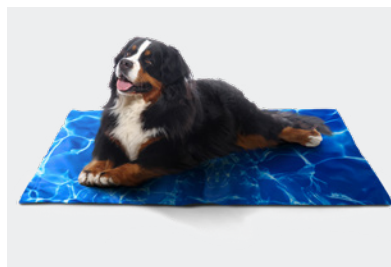

Pet Cooling Mat

Small, Medium, Large

- Prevent Overheating
- Non-Toxic
- Perfect For Summer Sun Dolor

Colours: ● ● ●

De-Shedding Tool

- Effective De-Shedding
- Ergonomic Design
- Pet Friendly
- Easy To Clean