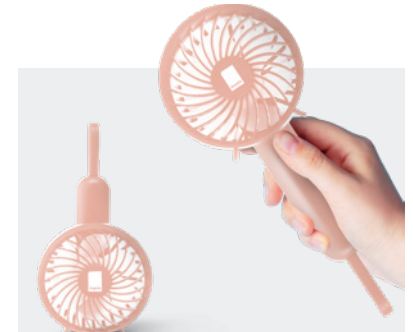

Mini Tower Fan

- 3 Cooling Modes
- Digital timer
- Remote Control

29" Tower Fan

- 3 Different Speeds
- Remote Control
- Built In Timer

36" Tower Fan

- 3 Different Speeds
- Built In Timer
- Oscillation Function
- Remote Control