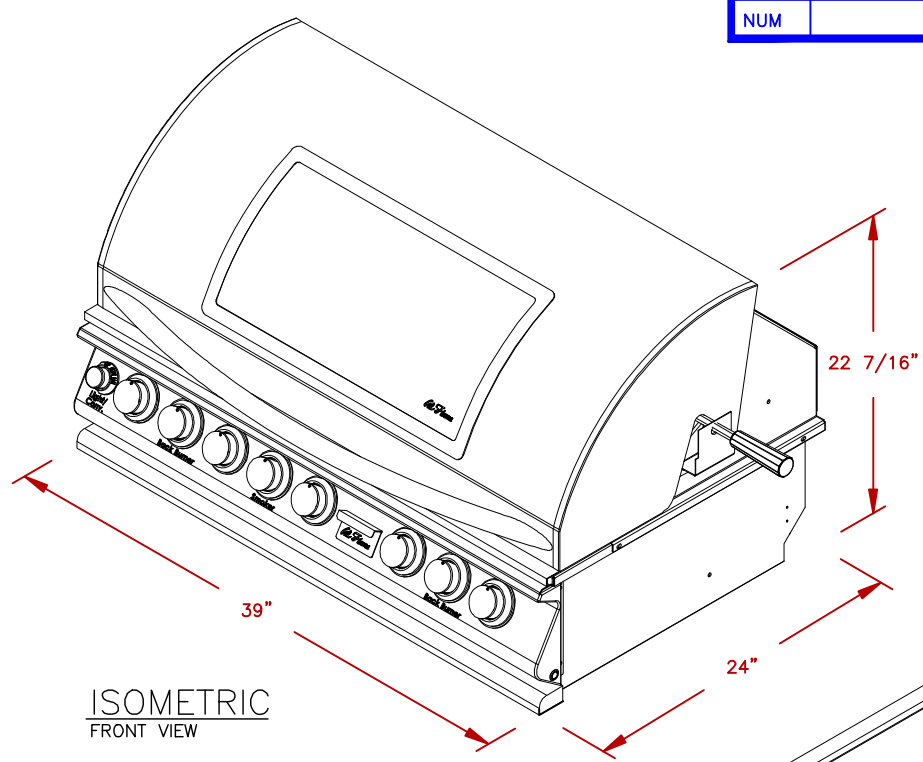

LINE	BBQ LINE
MODEL	TOP GUN 5 BRNR CONV/GRILL
NUM	

	TITLE 2020 BARBECUE LINE GRILLS TOP GUN 5 BRNR CONV/GRILL	
	SCALE: N/A	DWG NO. BBQ13875CTG
REVISED	REV. DESCR.	DATE 11/14/19

NOTE:
DUE TO OUR CONTINUOUS IMPROVEMENT PROGRAM, ALL MODELS
AND SPECIFICATIONS ARE SUBJECT TO CHANGE WITHOUT NOTICE.