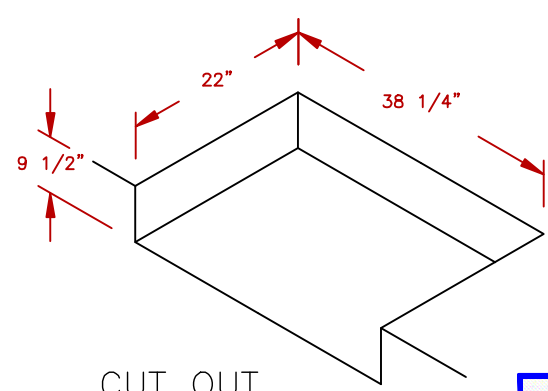

LINE	BBQ LINE
MODEL	TOP GUN 5 BRNR CONV/GRILL
NUM	

	TITLE 2020 BARBECUE LINE GRILLS TOP GUN 5 BRNR CONV/GRILL	
	SCALE: N/A	DWG NO. BBQ13875CTG
REVISED	REV. DESCR.	DATE 11/14/19

NOTE:
DUE TO OUR CONTINUOUS IMPROVEMENT PROGRAM, ALL MODELS
AND SPECIFICATIONS ARE SUBJECT TO CHANGE WITHOUT NOTICE.