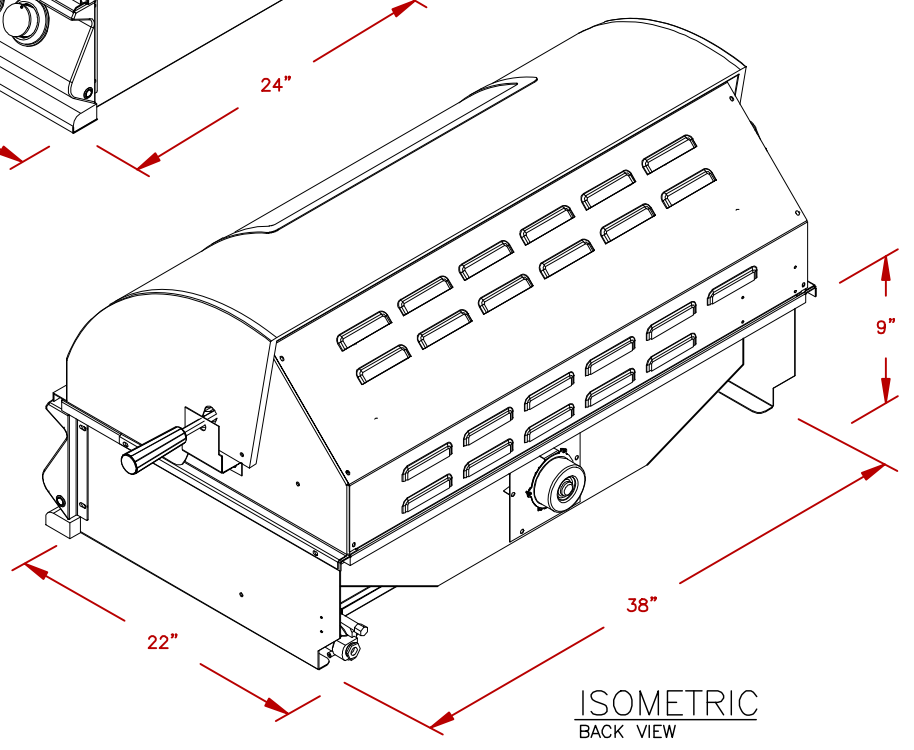

LINE	BBQ LINE
MODEL	TOP GUN 5 BRNR CONV/GRILL
NUM	

	TITLE 2020 BARBECUE LINE GRILLS TOP GUN 5 BRNR CONV/GRILL	
	SCALE: N/A	DWG NO. BBQ13875CTG
REVISED	REV. DESCR.	DATE 11/14/19

NOTE:
DUE TO OUR CONTINUOUS IMPROVEMENT PROGRAM, ALL MODELS
AND SPECIFICATIONS ARE SUBJECT TO CHANGE WITHOUT NOTICE.